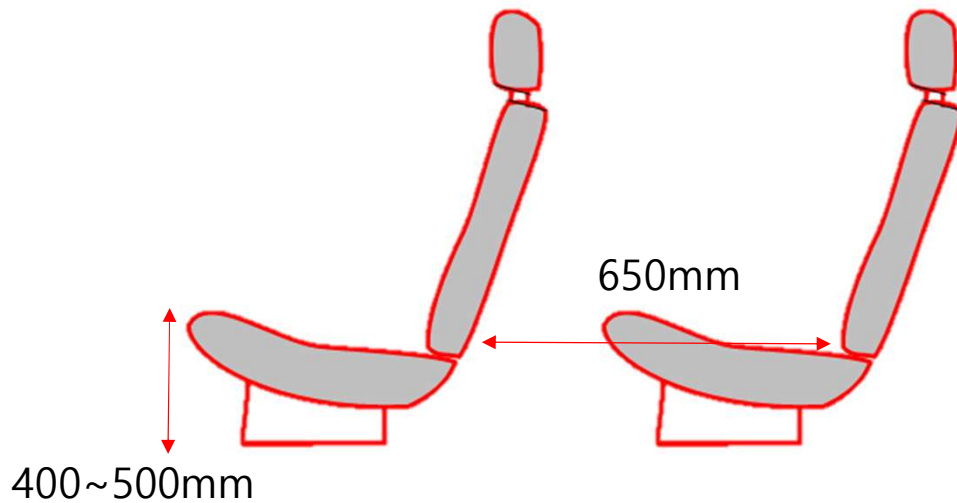

Seat Distance for Bus in Korea

- KMVSS Article 25 (Passenger Seats Distance), Paragraph 1-3, 650 mm Dimension from front seat back to rear Seat. In case of a Seat Facing Forward and Another Toward the Rear, 1300 mm Dimension from seat front to rear seat front. Paragraph 3 400~500mm Passenger Seat height

< Seats Facing Forward >

<a Seat Facing Forward and Another Toward the Rear >

Seat Distance for Bus in Korea

- KMVSS Article 25 (Passenger Seats Distance), Paragraph 2, 710mm Seat back Height(including Head restraint), and Dimension Bus Seat for Children below, and it can be seated by HybridIII 5%tile dummy

< HybridIII 5%tile dummy >

(N)	426.72±12.7 mm
(K)	533.4±12.7 mm
(P)	226.06±7.6 mm
(U)	307.34±7.6 mm