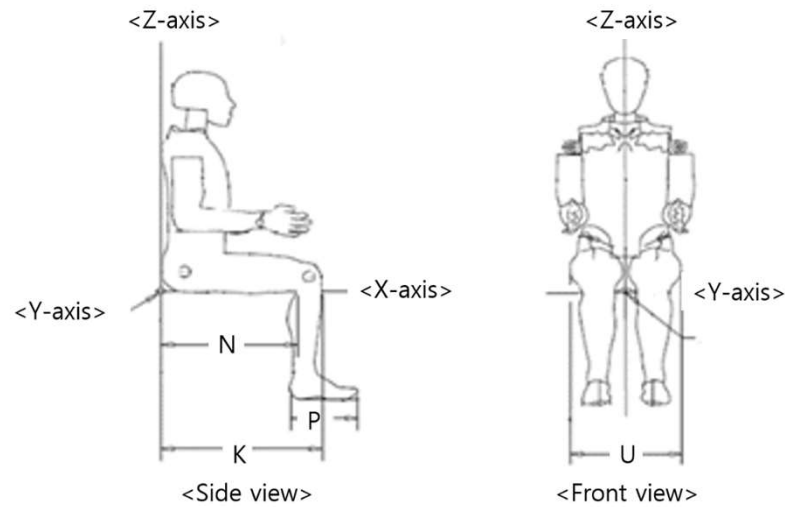

Seat Distance for Bus in Korea

- KMVSS Article 25 (Passenger Seats Distance), Paragraph 1-3, 650 mm Dimension from front seat back to rear Seat. In case of a Seat Facing Forward and Another Toward the Rear, 1300 mm Dimension from seat front to rear seat front. Paragraph 3 400~500mm Passenger Seat height

< Seats Facing Forward >

<a Seat Facing Forward and Another Toward the Rear >

Seat Distance for Bus in Korea

- KMVSS Article 25 (Passenger Seats Distance), Paragraph 2, 710mm Seat back Height(including Head restraint), and Dimension Bus Seat for Children below, and it can be seated by HybridIII 5%tile dummy

< HybridIII 5%tile dummy >

(N)	426.72±12.7 mm
(K)	533.4±12.7 mm
(P)	226.06±7.6 mm
(U)	307.34±7.6 mm