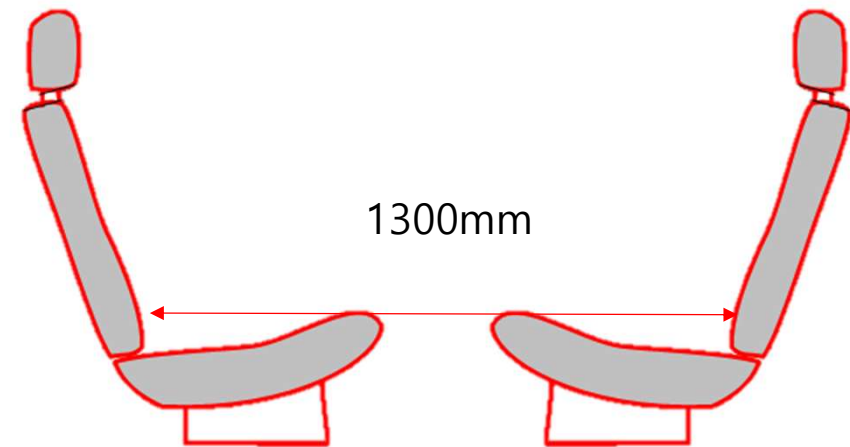

Seat Distance for Bus in Korea

- KMVSS Article 25 (Passenger Seats Distance), Paragraph 1-3, 650 mm Dimension from front seat back to rear Seat. In case of a Seat Facing Forward and Another Toward the Rear, 1300 mm Dimension from seat front to rear seat front. Paragraph 3 400~500mm Passenger Seat height

< Seats Facing Forward >

<a Seat Facing Forward and Another Toward the Rear >

Seat Distance for Bus in Korea

- KMVSS Article 25 (Passenger Seats Distance), Paragraph 2, 710mm Seat back Height(including Head restraint), and Dimension Bus Seat for Children below, and it can be seated by HybridIII 5%tile dummy

< HybridIII 5%tile dummy >

(N)	426.72±12.7 mm
(K)	533.4±12.7 mm
(P)	226.06±7.6 mm
(U)	307.34±7.6 mm