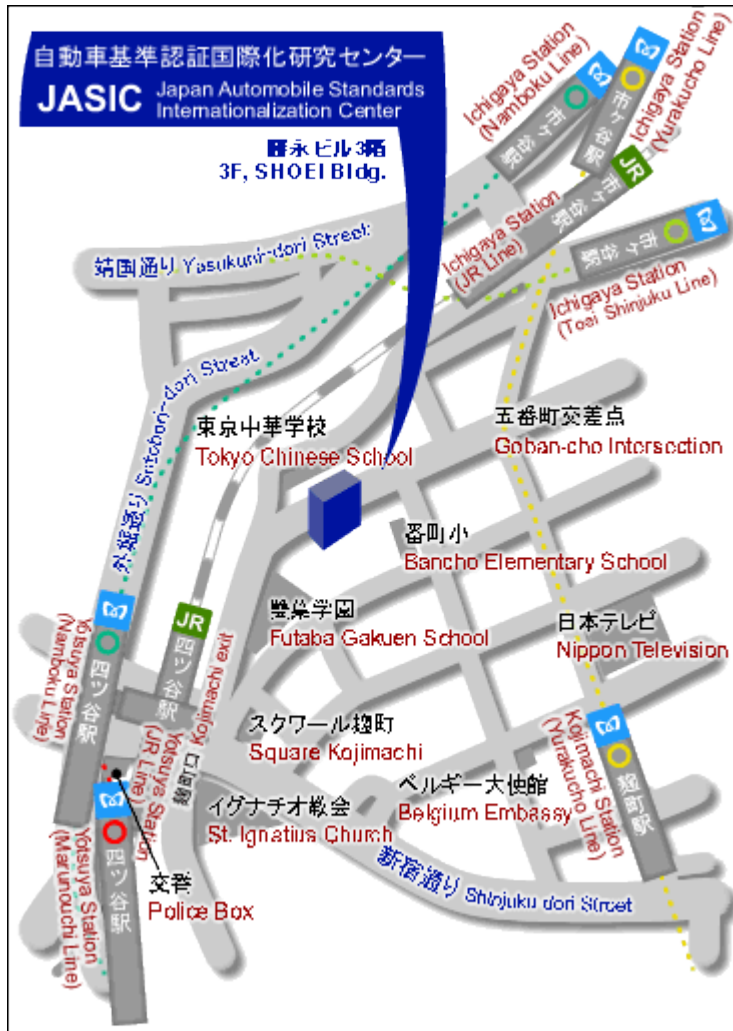

JASIC Location MAP

Address:

3F SHOEI Bldg., 6 Rokubancho, Chiyoda-ku Tokyo 102-0085
TEL 03-5216-7241 FAX 03-5216-7244

Nearest JR train and Tokyo Metro stations:

- ◆ **Yotsuya Station ...5minutes from Kojimachi Exit**
 - by JR Chuo/Sobu Line, Tokyo Metro Marunouchi Line (Line M) and Namboku Line (Line N)
- ◆ **Ichigaya Station ...5 minutes from Exit 4**
 - by JR Chuo/Sobu Line, Tokyo Metro Yurakucho Line (Line Y), Namboku Line (Line N), and Toei Shinjuku Line (Line S)
- ◆ **Kojimachi Station ...5 minutes from Exit 5**
 - by Tokyo Metro Yurakucho Line (Line Y)
- ◆ **Hanzomon Station ...9 minutes from Exit 4**
 - by Tokyo Metro Hanzomon Line (Line Z)