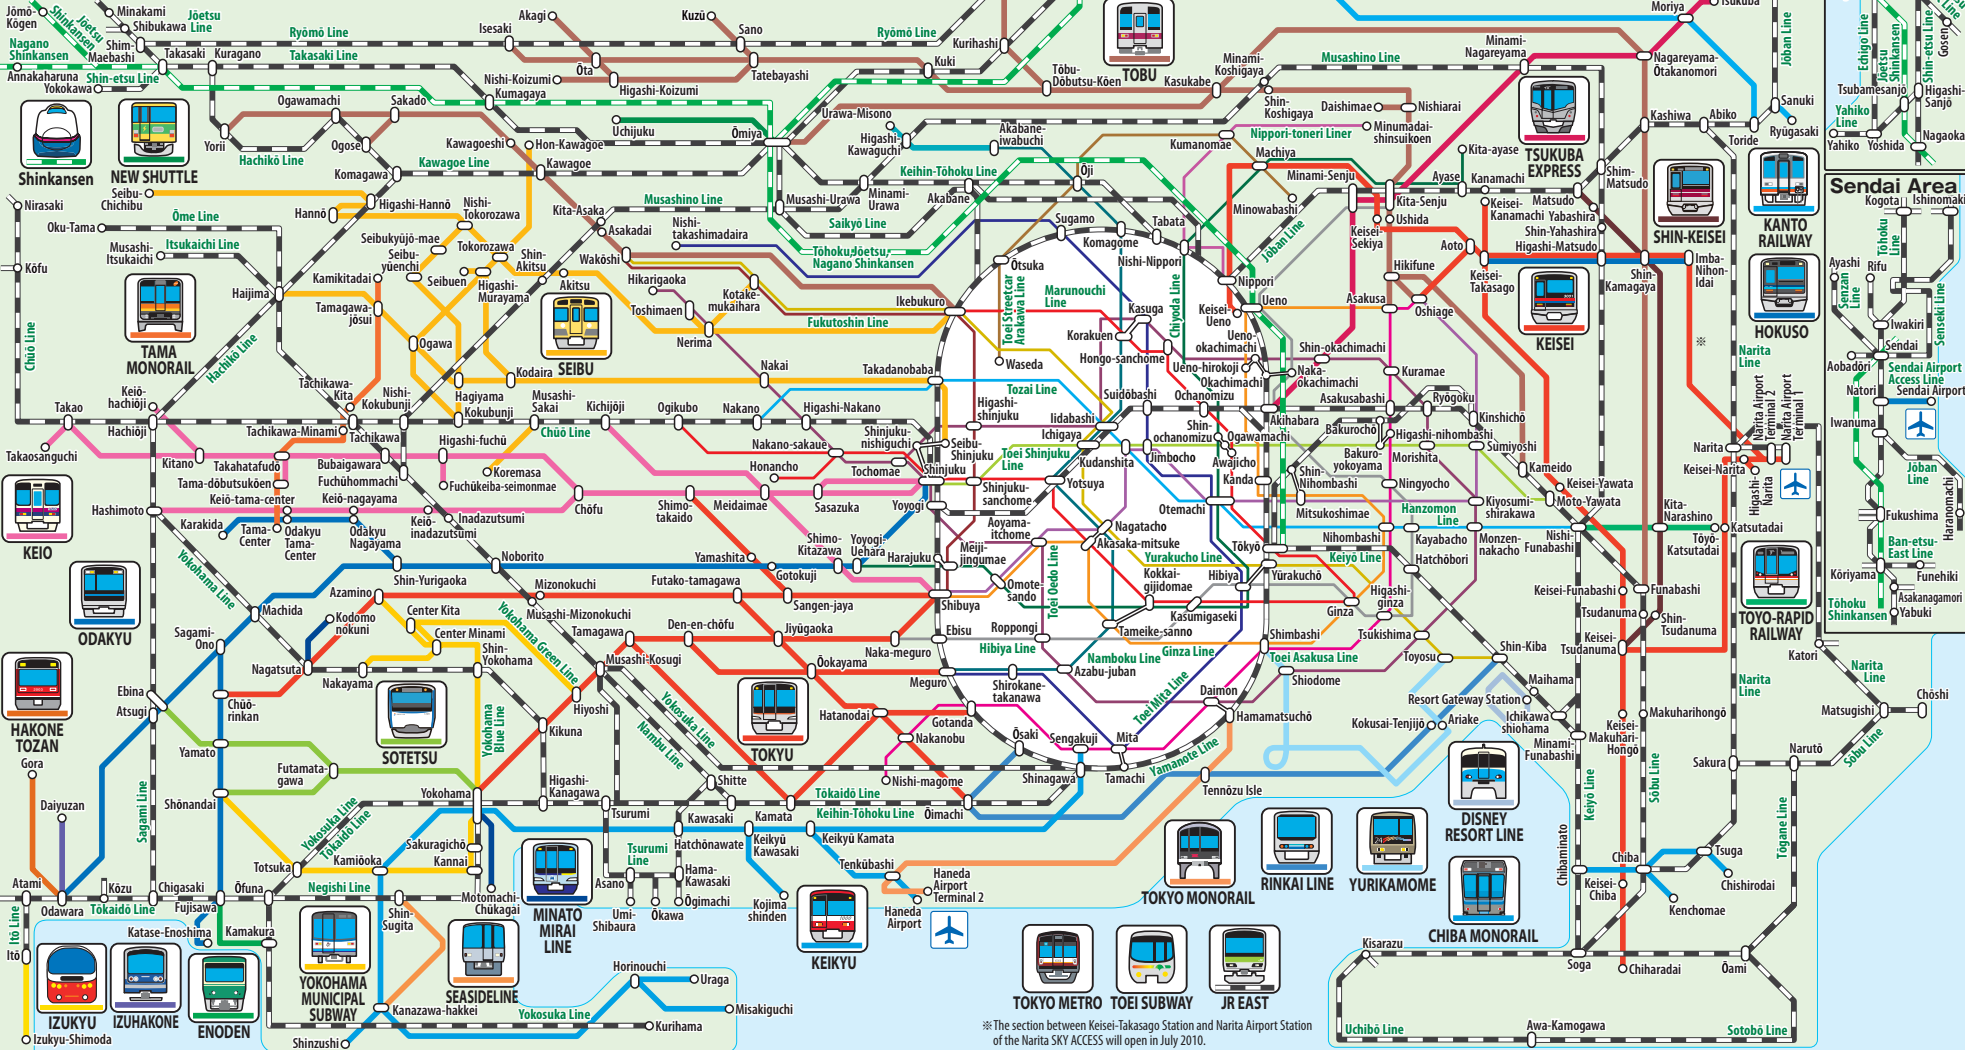

Suica · PASMO Network Map

■ Areas where Suica · PASMO can be used