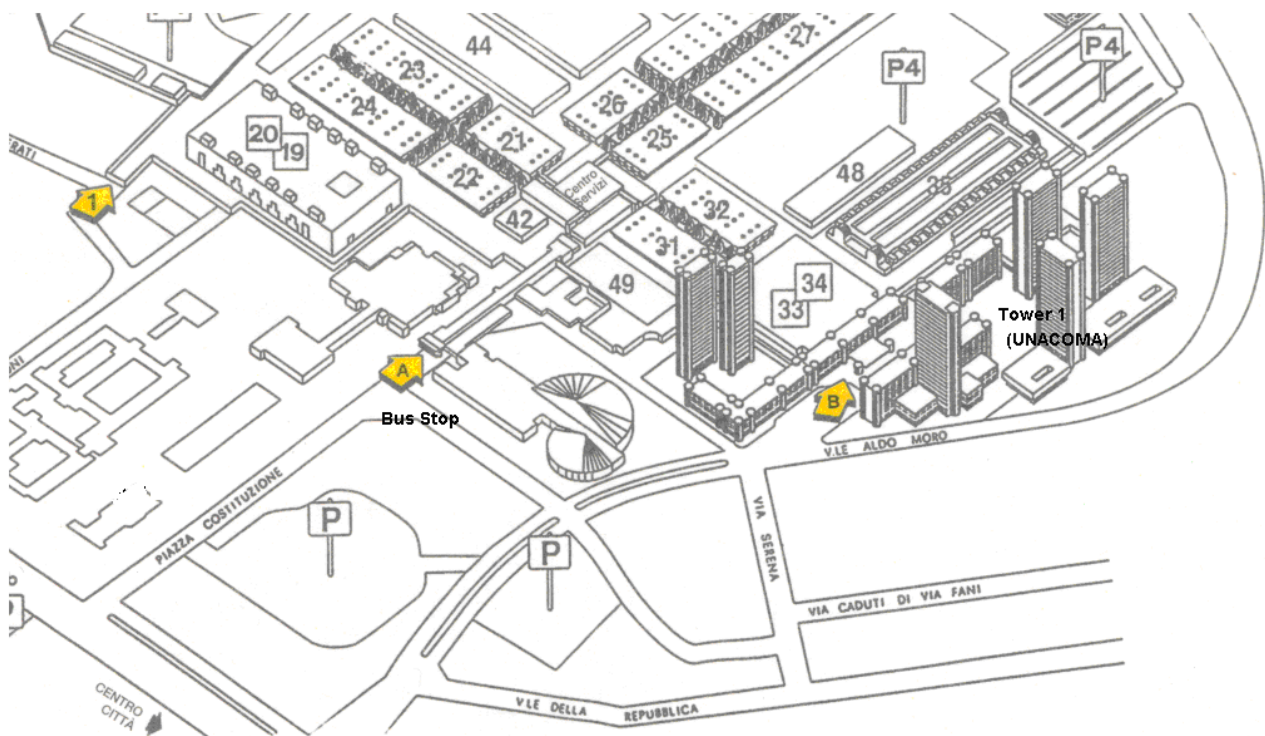

Orientation map of FEDERUNACOMA premises in Bologna

Unacoma offices are located at the 8th floor of Tower 1, which can be reached through the entrance B (Viale Aldo Moro) of the Fair District.

All information about how to get to Unacoma offices close to the Fair District BolognaFiere can be found at the following address: <http://www.bolognafiere.it/en/pfiera/comearrivare>