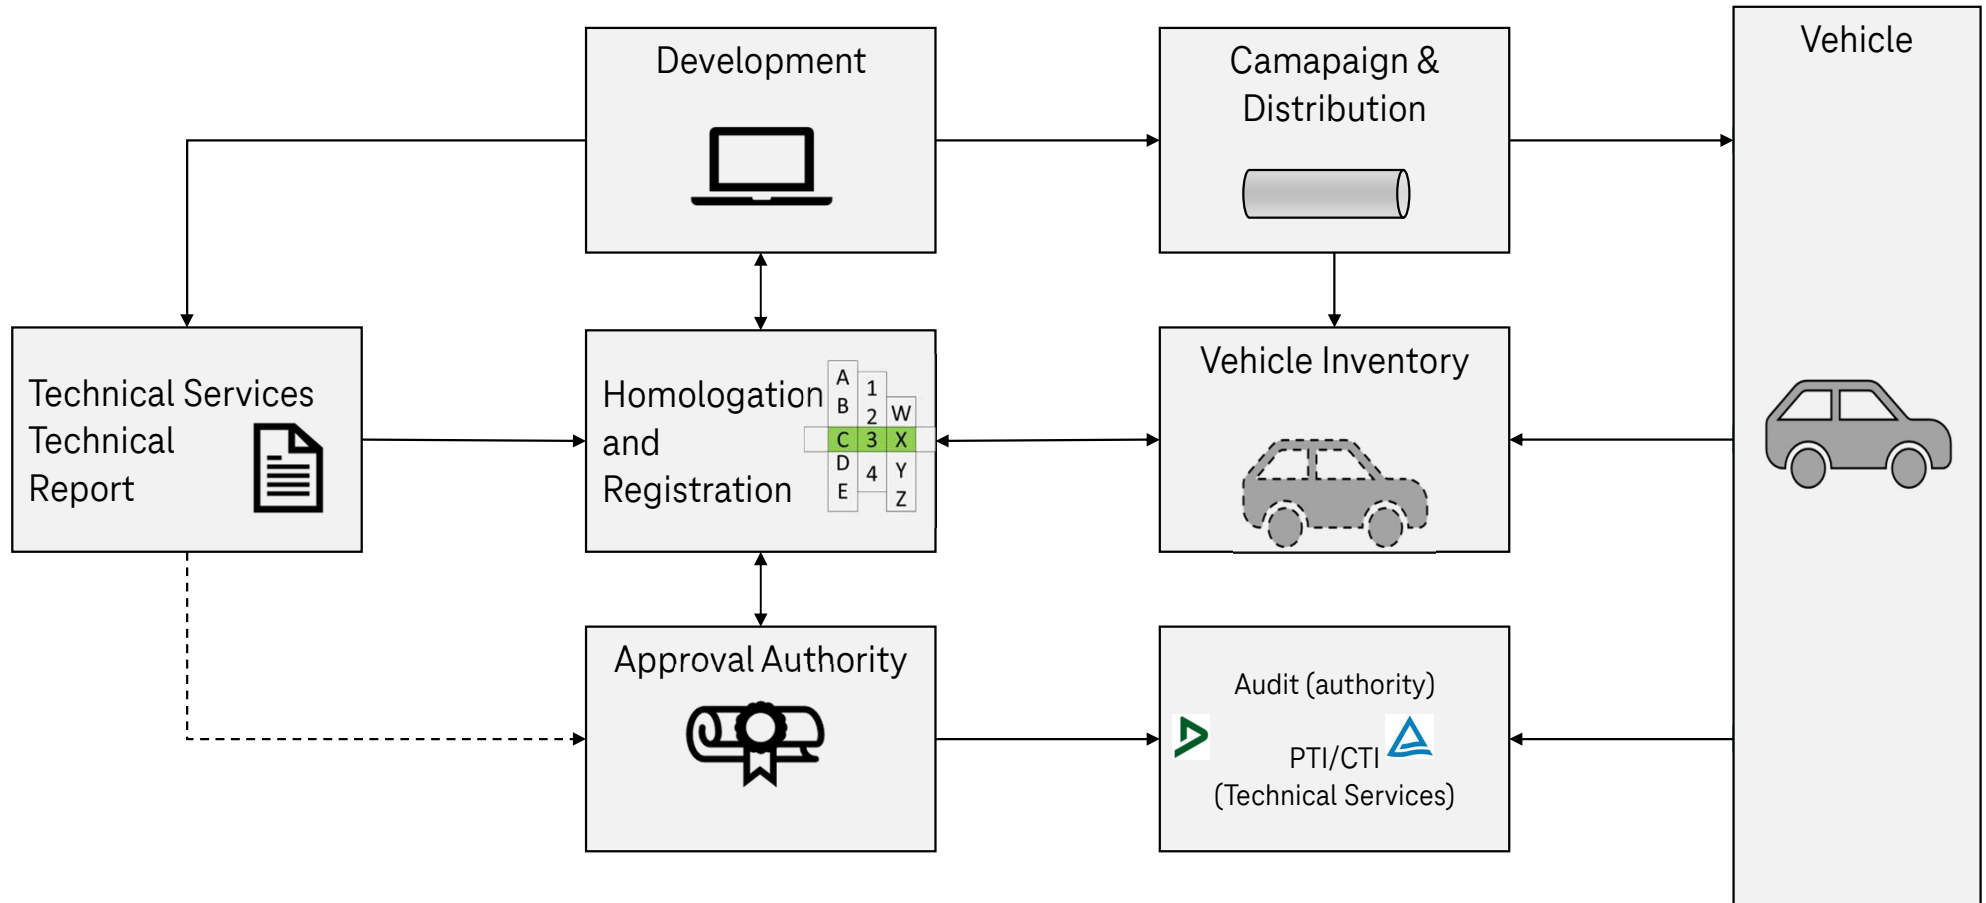

SUMS @ DETA

Ideas to discuss

Jochen Ruoff
2023-03-22

Concept for SUMS – UN ECE Regulation R156

Concept for SUMS – UN ECE Regulation R156

Thank You

Jochen Ruoff

Product Manager TypeMaster

Business Unit Collaboration Enterprise Content Management (CECM)

Fasanenweg 5

D-70771 Leinfelden-Echterdingen

+49 171 79 74 054

jochen.ruoff@t-systems.com

T · Systems ·

Let's power
higher performance