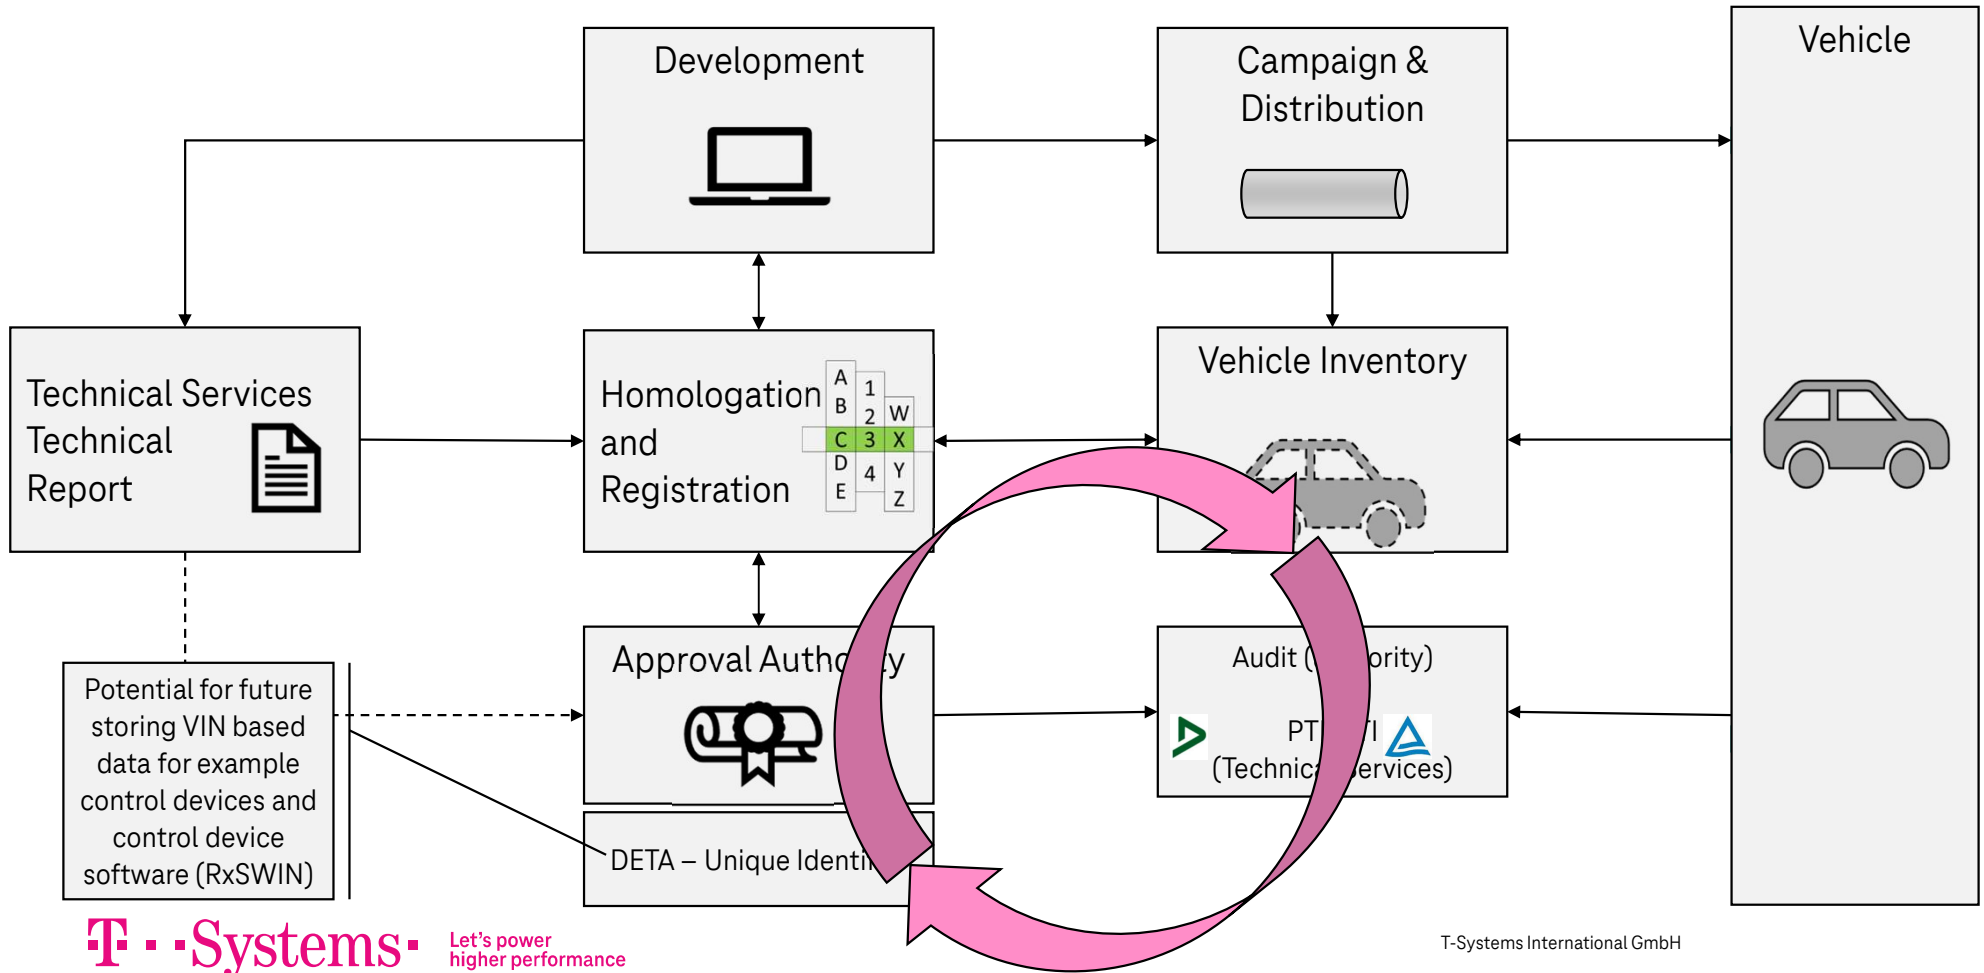

SUMS @ DETA

Ideas to discuss

Jochen Ruoff
2023-03-22

Concept for SUMS – UN ECE Regulation R156

Concept for SUMS – UN ECE Regulation R156

Thank You

Jochen Ruoff

Product Manager TypeMaster

Business Unit Collaboration Enterprise Content Management (CECM)

Fasanenweg 5

D-70771 Leinfelden-Echterdingen

+49 171 79 74 054

jochen.ruoff@t-systems.com

T · Systems ·

Let's power
higher performance