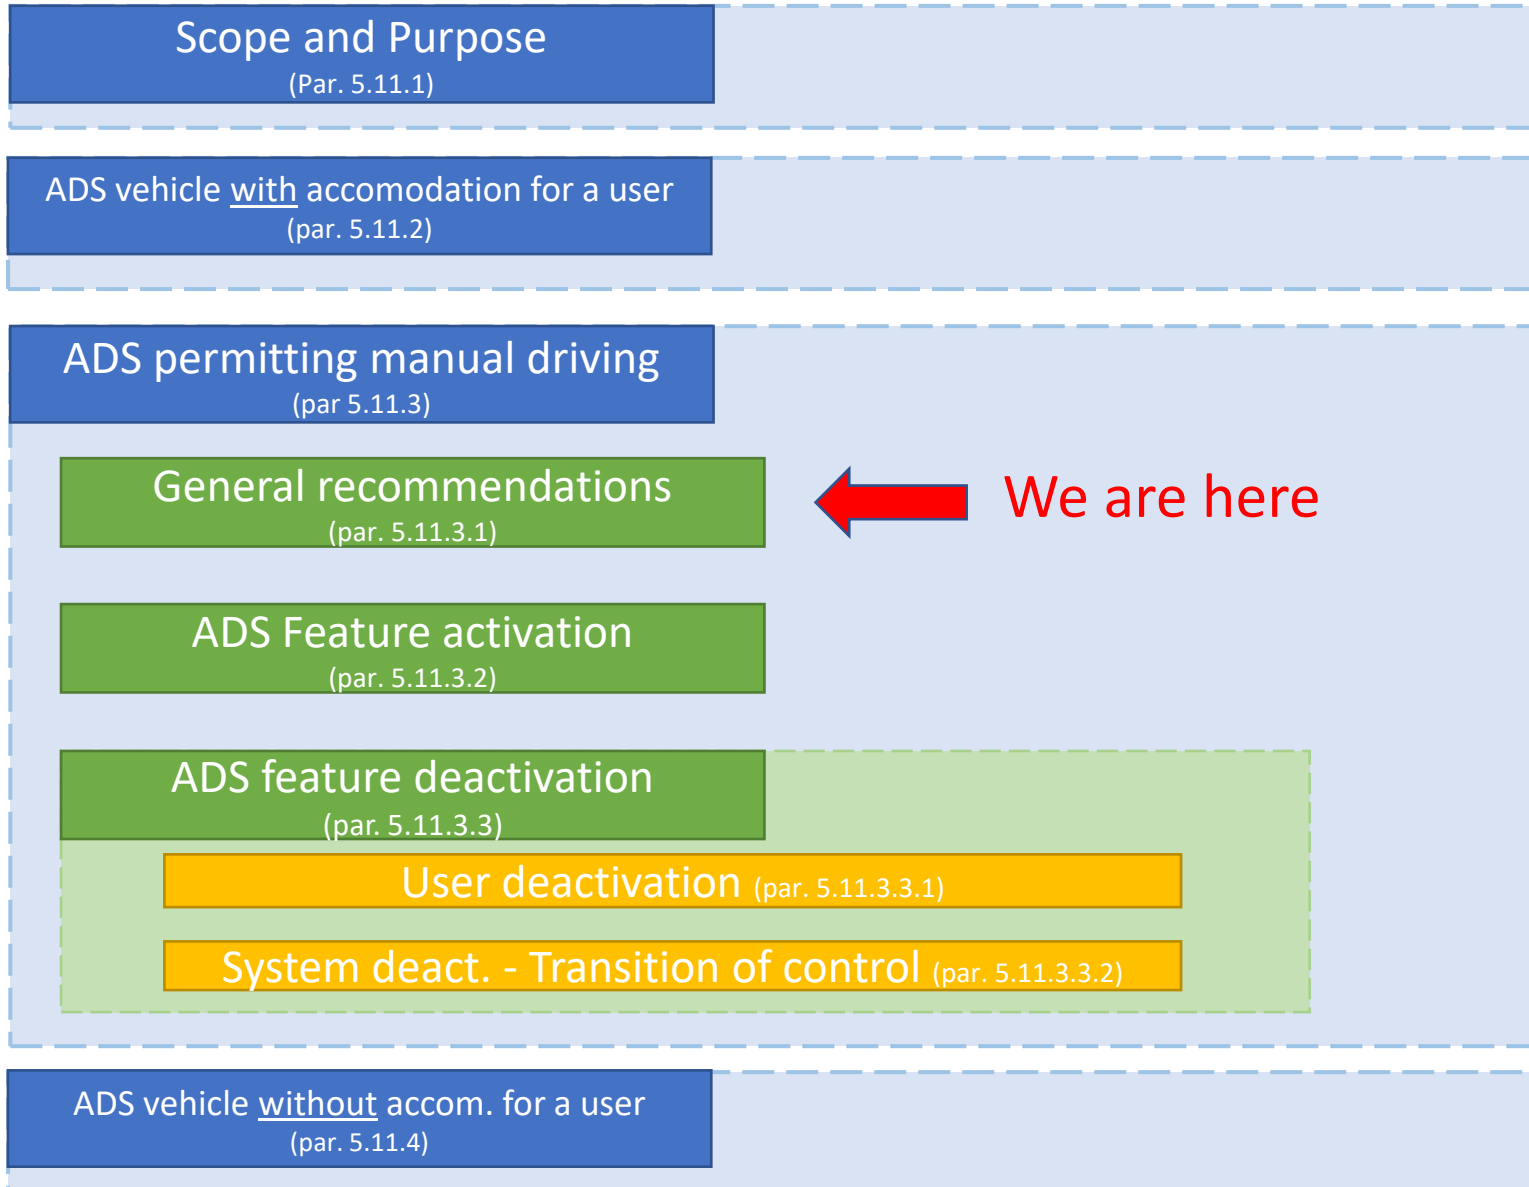

42nd Session HMI section structure

Mountain View, CA

Backup

CURRENT

POSSIBLE OPTION