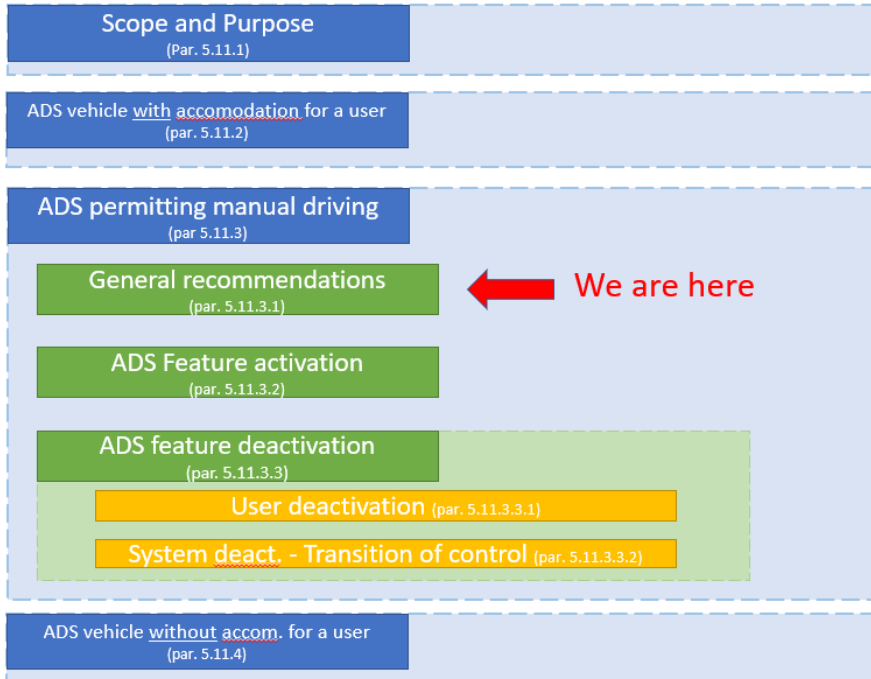

42nd Session HMI section structure

Mountain View, CA

Backup

CURRENT

POSSIBLE OPTION