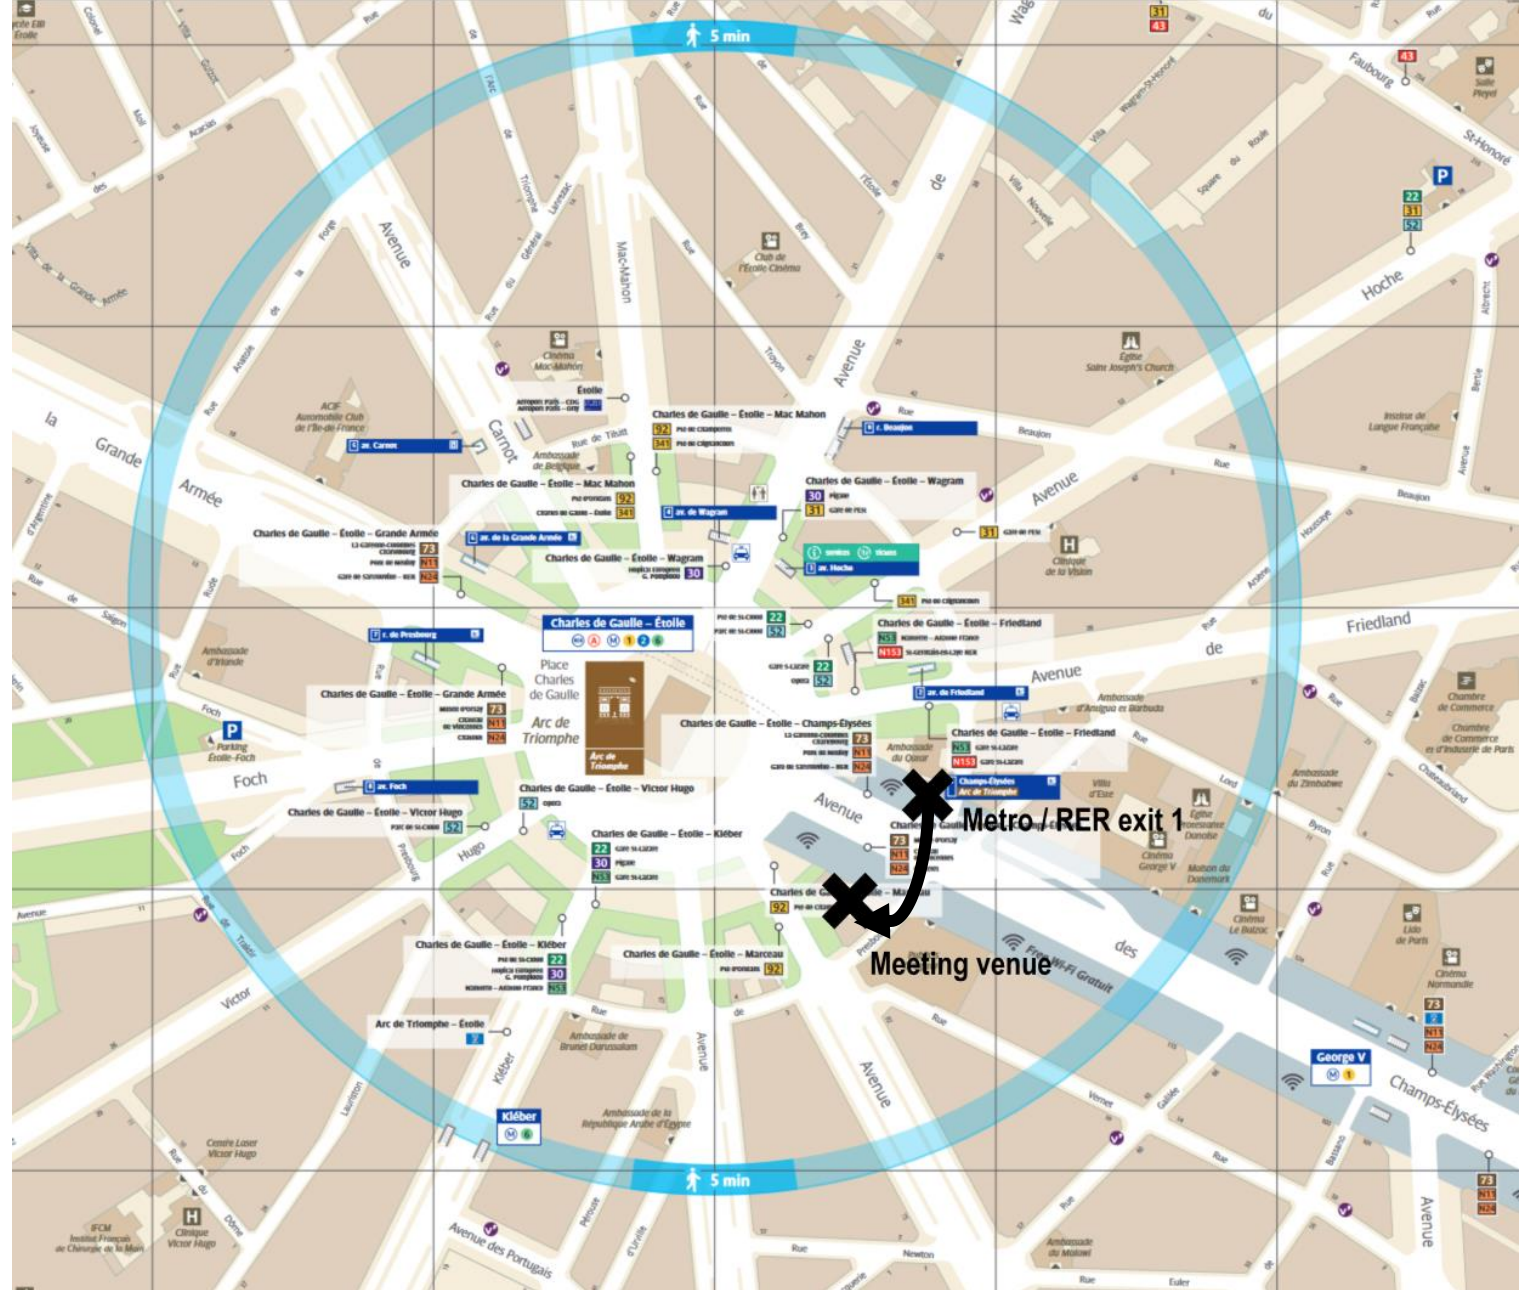

Joint session of the WP.29 expert groups on regulatory fitness for ADS

Paris, 16 and 17 October 2023

Access information

- Public transportation access:

- Meeting venue: Metro/RER Charles de Gaulle Etoile

- Restaurant on 17 Oct. evening: Metro Varenne or Solférino

Meeting venue: PFA office at
2, rue de Presbourg

Metro 1, 2, 6 / RER A station
« **Charles de Gaulle Etoile** »

Exit 1 « *Champs-Élysées Arc de Triomphe* »

Across Champs-Elysées,
Enter from rue de Presbourg

Restaurant on 17 October:

« Restaurant Le 122 »

Address: 122, rue de Grenelle

Accessible from the meeting venue
in 25 minutes by **Metro 1**, then
Metro 13 (Varenne station) or
Metro 12 (Solférino station)