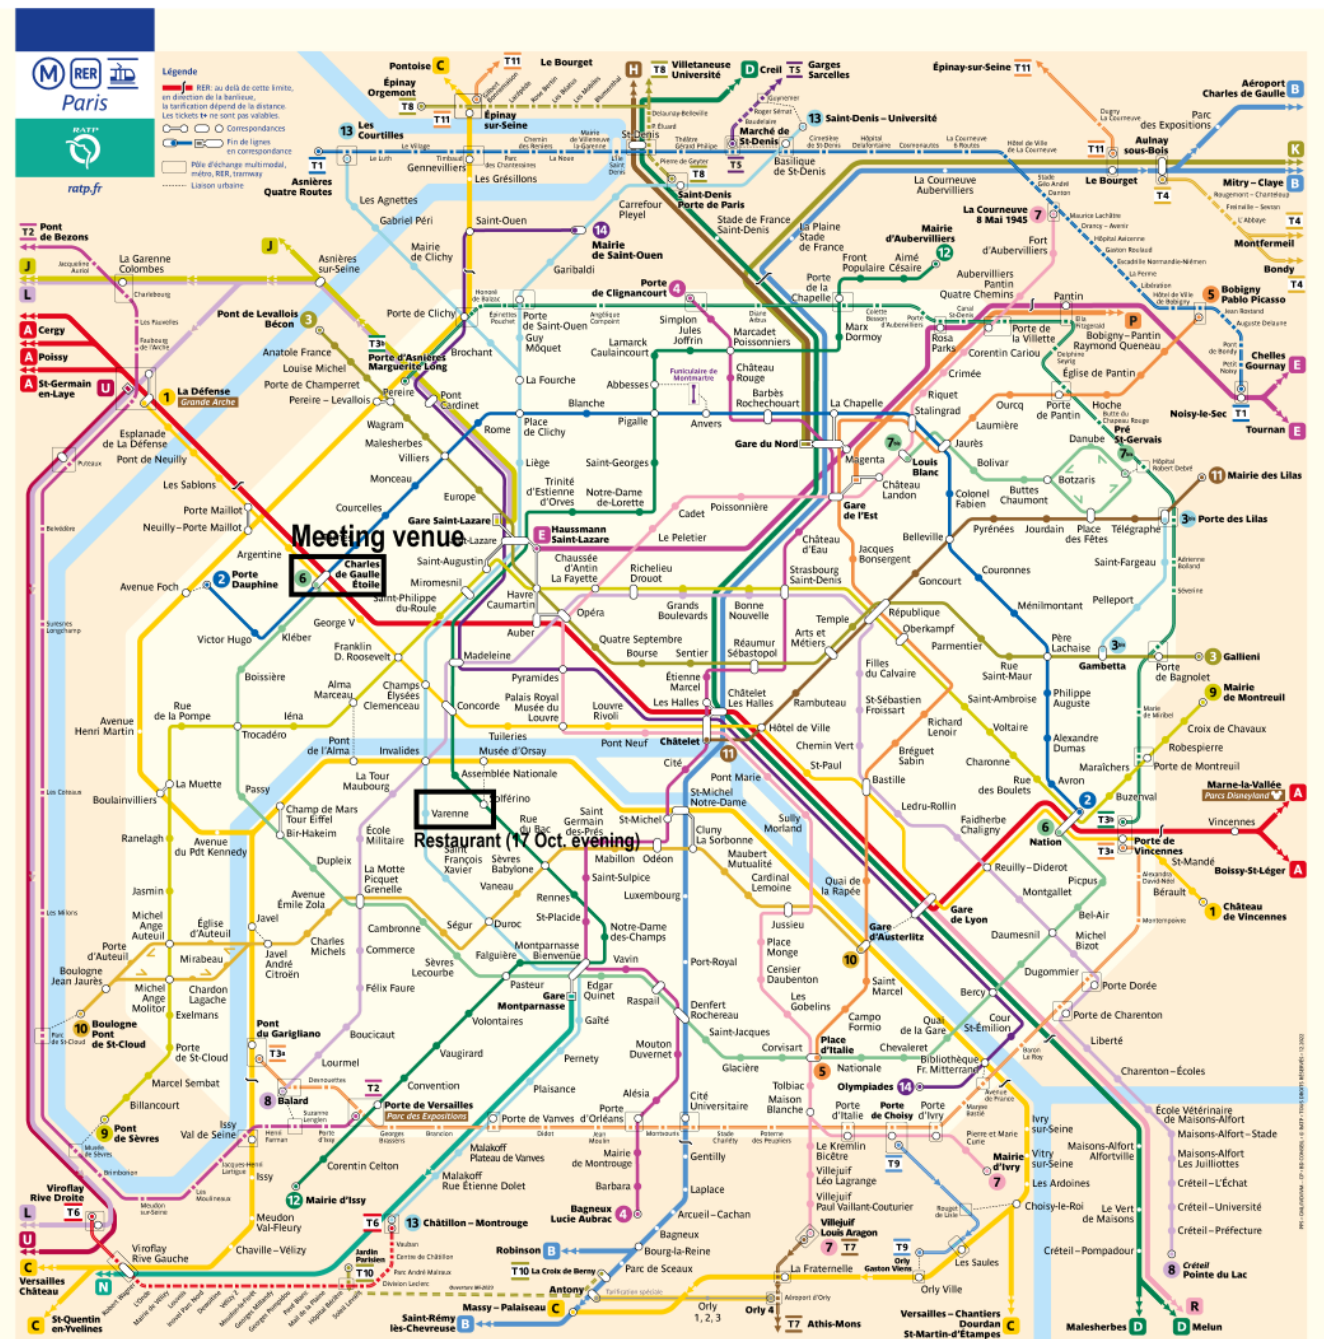

Joint session of the WP.29 expert groups on regulatory fitness for ADS

Paris, 16 and 17 October 2023

Access information

- Public transportation access:

- Meeting venue: Metro/RER Charles de Gaulle Etoile

- Restaurant on 17 Oct. evening: Metro Varenne or Solférino

Meeting venue: PFA office at
2, rue de Presbourg

Metro 1, 2, 6 / RER A station
« **Charles de Gaulle Etoile** »

Exit 1 « *Champs-Élysées Arc de Triomphe* »

Across Champs-Elysées,
Enter from rue de Presbourg

Restaurant on 17 October:

« Restaurant Le 122 »

Address: 122, rue de Grenelle

Accessible from the meeting venue
in 25 minutes by **Metro 1**, then
Metro 13 (Varenne station) or
Metro 12 (Solférino station)