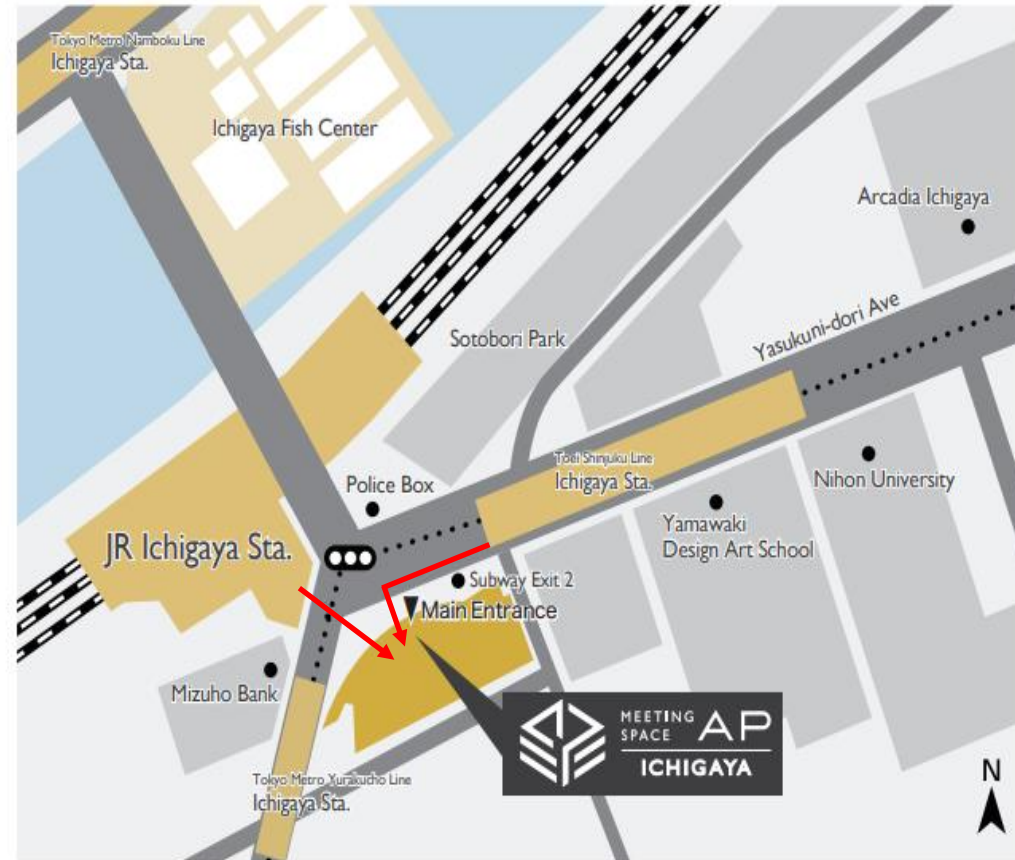

FRAV/VMAD/IG Tokyo Meetings

Date: **11-15 of December 2023**

Venue: **AP ICHIGAYA**

Monday 11	10:00~17:00	Integration Group
Tuesday 12	10:00~17:00	FRAV/VMAD joint session
Wednesday 13	9:30~17:00	FRAV session
Thursday 14	9:30~17:00 18:00~20:00	VMAD session Reception
Friday 15	9:30~12:30(*)	Integration Group(this session is open to all VMAD/FRAV that wish to attend)

(*The closing time for Friday can be decided on Tuesday 12 December.)

Access to the venue

Name of the venue:

AP ICHIGAYA

Address:

Ichigaya Osato Bldg. 5-8F
1-10, Gobancho, Chiyoda-ku, Tokyo 102-0076
(〒102-0076 東京都千代田区五番町1-10 市ヶ谷大郷ビル)
TEL: 03-3511-3109

AP ICHIGAYA is 1 minute walk from Ichigaya stations of JR and subway.
You can use JR, Toei Shinjuku, Tokyo Metro Nanboku and Tokyo Metro Yurakucho lines to get to Ichigaya stations.

<https://goo.gl/maps/kTPysAam5BBrS5c68>

Access to the reception

Name of the reception:

Arcadia ICHIGAYA

Address:

4-2-25 Kudan-Kita, Chiyoda-ku, Tokyo 102-0073

(〒102-0073 東京都千代田区九段北4丁目2-25)

TEL: 03-3261-9921

Arcadia ICHIGAYA is 1 minute walk from Ichigaya stations of JR and subway.