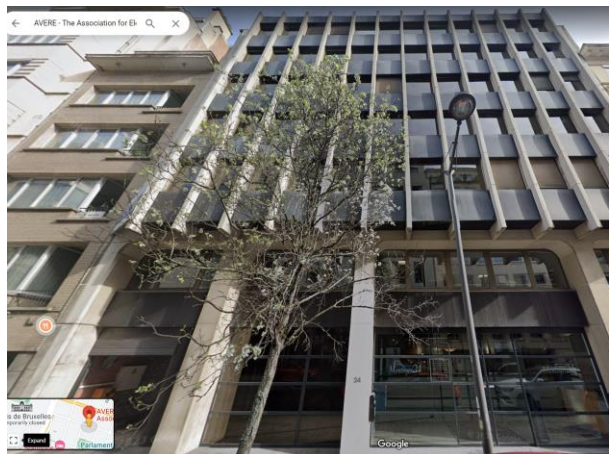

### **AVERE – The European Association of Electromobility**

Rue Montoyer 24, 1000 Brussels (Belgium)

[LINK: Map to the location](#)

*ROOM: Room Belliard (ground floor)*

AVERE Office:

Room Belliard:

### 1. Meatingplace

- Type: Sandwich & salads
- Address: Rue Montoyer 20
- Distance: 10m
- Website: <http://www.meatingplace.be/>
- Menu: [LINK](#)

### 4. Chez Teo

- Type: Romanian restaurant
- Address: Rue Montoyer 63
- Distance: 200m
- Website: <https://chezteo.be/>
- Menu: [LINK](#)

### 7. Il Pasticcio

- Type: Italian
- Address: Rue Marie de Bourgogne 3
- Distance: 350m
- Website: <http://www.ilpasticcio.be/>
- Menu: [LINK](#)