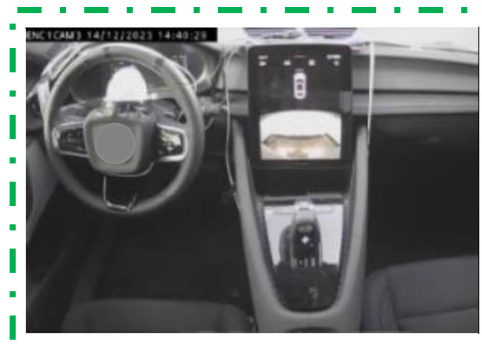

# Video and Audio installation in a vehicle

A. Eddarir , N. Lebedeva

*3<sup>rd</sup> SIG TP meeting, March 12-14, 2024  
Aachen, Germany*

# Cameras installation in the vehicle

Onboard cameras (1080 pixel, 25 frames per second) were placed inside the vehicle

1. HD cameras that were installed in the steering wheel
2. In the middle of the ceiling
3. Above the hat rack at the rear, overlooking the passenger cabin

close view of the dashboard

close view of the front seats

overview of the car

# Microphone installation in the vehicle

Microphone installed in the middle of the ceiling