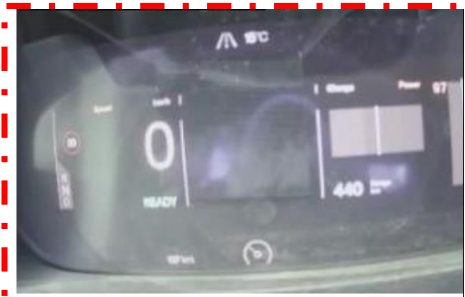

# Cameras installation in the vehicle

Onboard cameras (1080 pixel, 25 frames per second) were placed inside the vehicle

1. HD cameras that were installed in the steering wheel
2. In the middle of the ceiling
3. Above the hat rack at the rear, overlooking the passenger cabin

close view of the dashboard

close view of the front seats

overview of the car