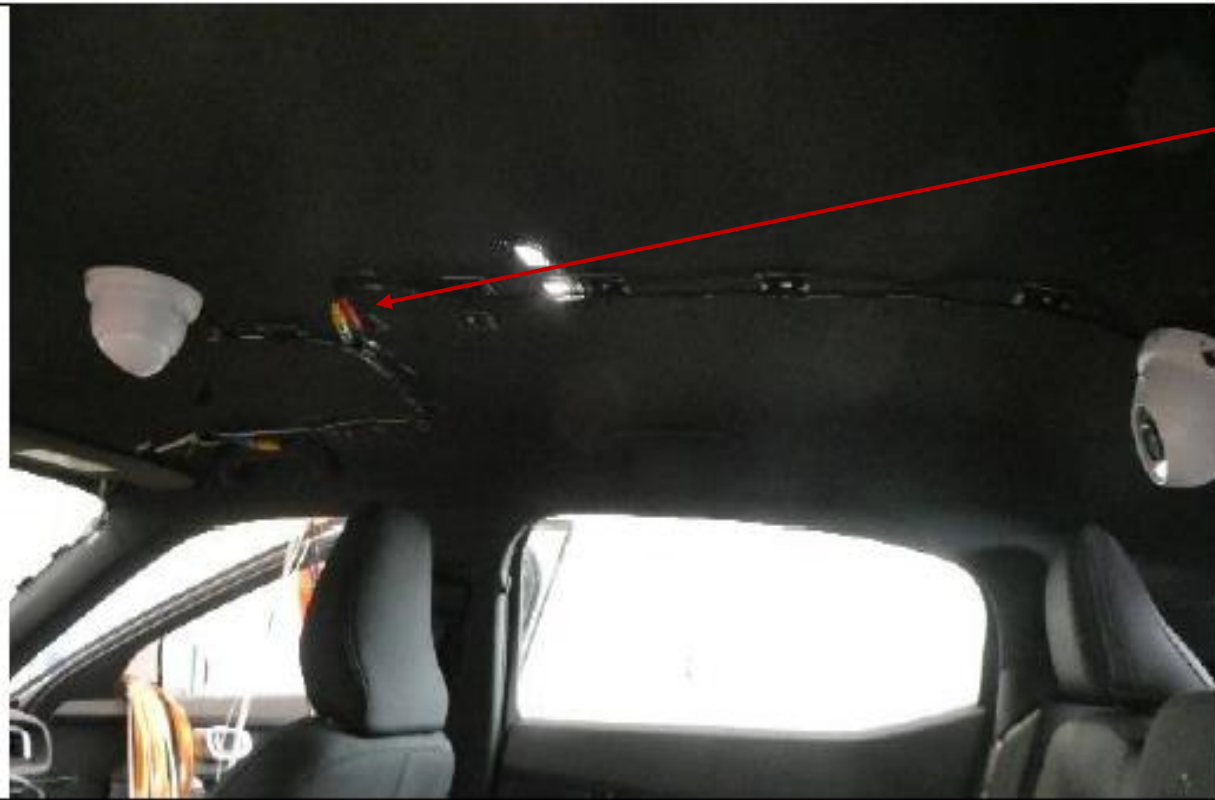

# Cameras installation in the vehicle

Onboard cameras (1080 pixel, 25 frames per second) were placed inside the vehicle

1. HD cameras that were installed in the steering wheel
2. In the middle of the ceiling
3. Above the hat rack at the rear, overlooking the passenger cabin

close view of the dashboard

close view of the front seats

overview of the car

# Microphone installation in the vehicle

Microphone installed in the middle of the ceiling