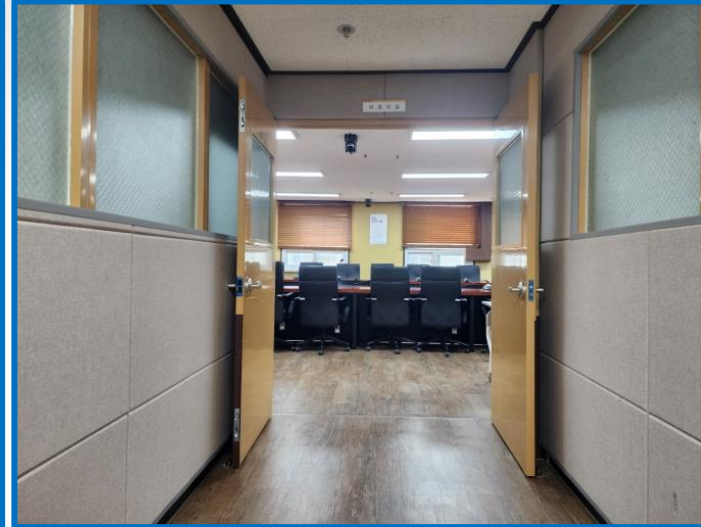

3 Entrance & Contact point

From the entrance, take the elevator up to the 7th floor.

On the **7th floor**, enter the door to the left of the elevators to enter the meeting room

Point of Contact:

Park Giok

Email : parkgiok@kotsa.or.kr

Mobile : +821044151012

Lim Jongsoon

Email : jongsoon@kotsa.or.kr

Mobile : +821099113642