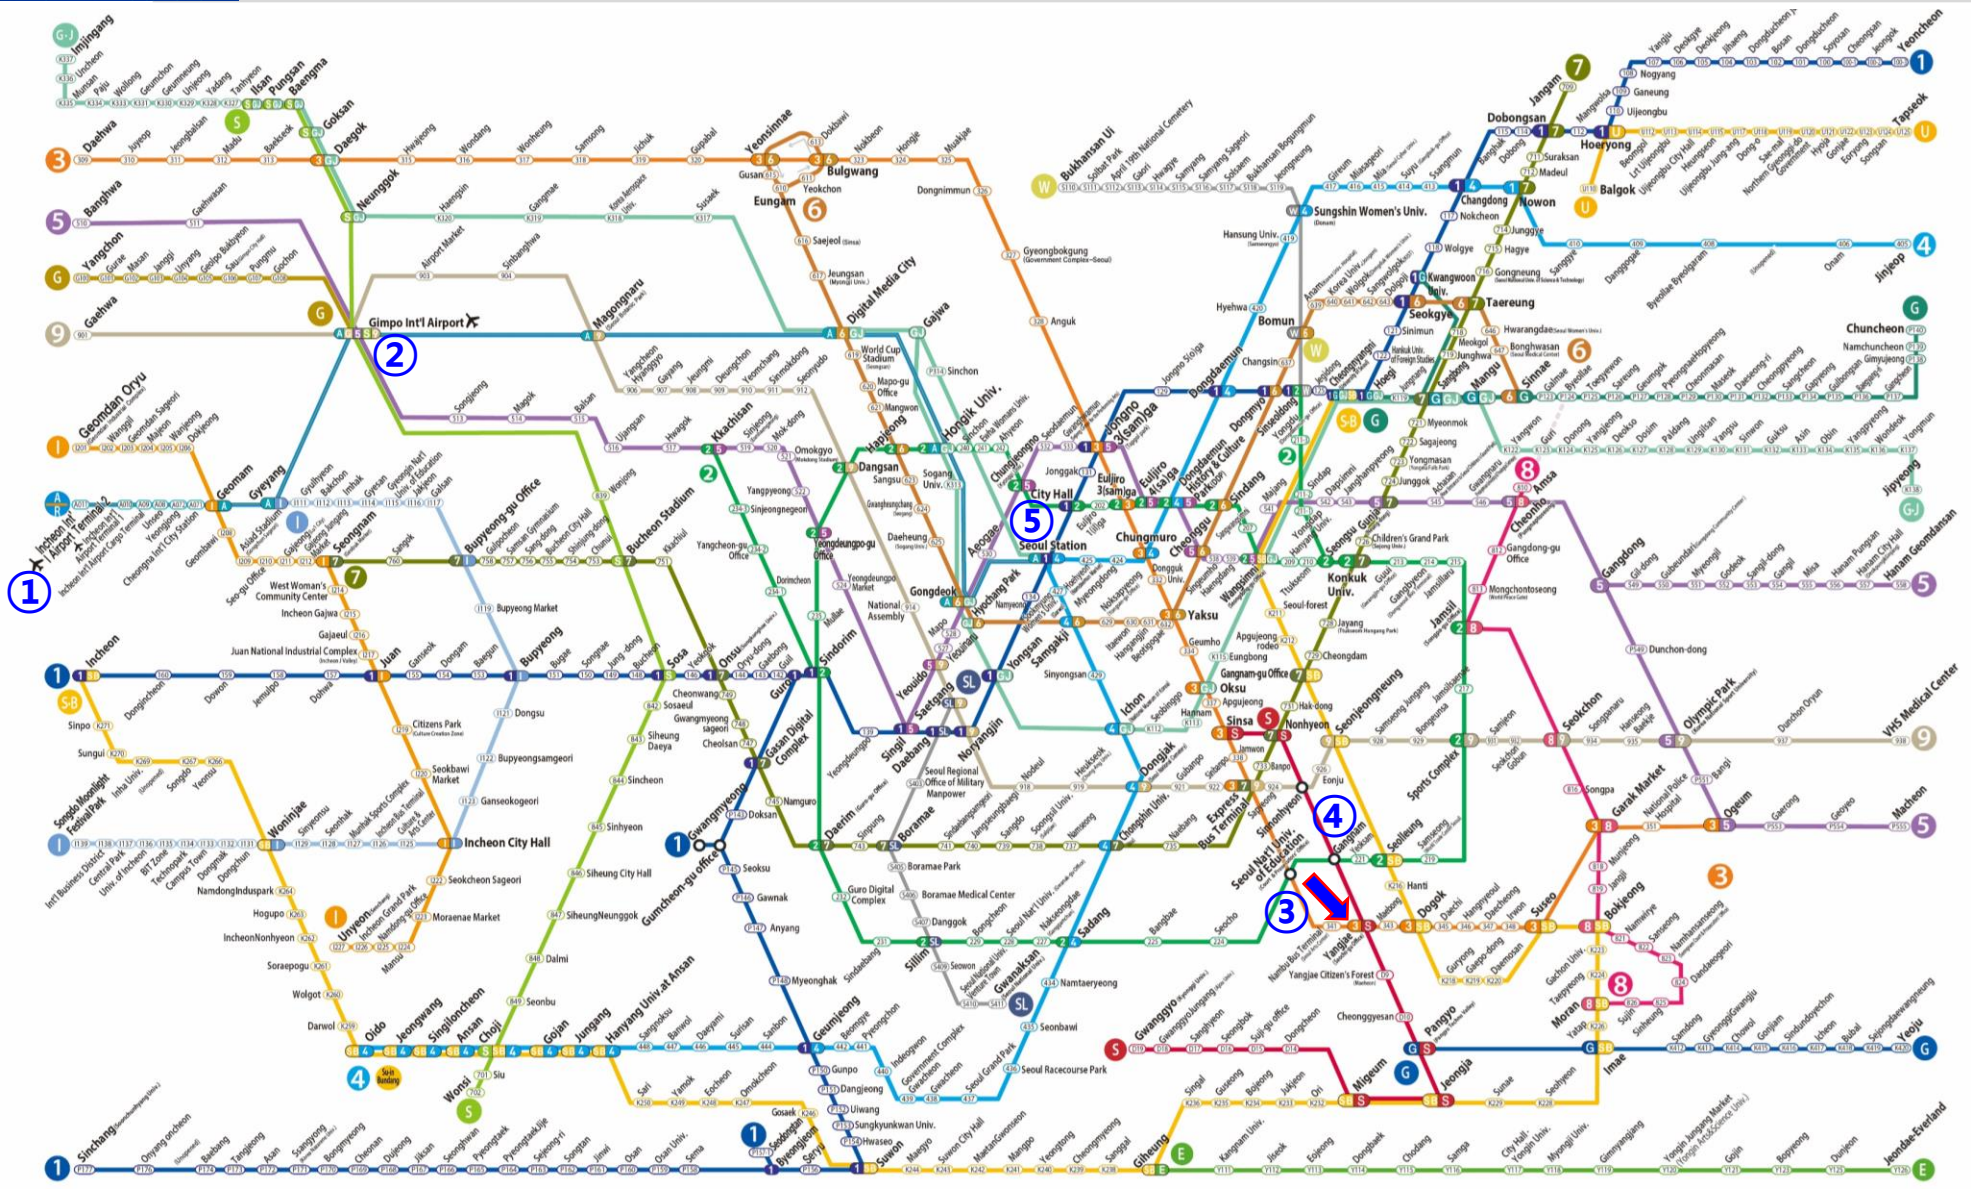

124~133	LINE 1
201~243	LINE 2
319~352	LINE 3
405~434	LINE 4
510~533, 535	LINE 5
610~648	LINE 6
709~750	LINE 7
810~827	LINE 8
926~938	LINE 9
SeohaeRail Co., Ltd	
702~838	SeohaeLine
(Sosa - Gimpo Int'l Airport)	
K 321~K 328	SeohaeLine(Neungok - Ilsan)
Gimpo GoldLine Co., Ltd.	
G101~G105	Gimpo GoldLine

134~177	LINE 1
201~201	LINE 1
100~123	LINE 1
435~456	LINE 4
K109, K138	Gyeongui-Jungang Line
K319~K272	Suin - Bundang Line
309~318	LINE 3
K120~P140	Gyeongchun Line
K410~K420	Gyeonggang Line

901~925	LINE 9
Shinbundang Line	
D04~D19	Shinbundang Line
Airport Railroad Line	
A01~A11	Airport Railroad Line
IncheonMetro	
I10~I39	Incheon Line1
I20~I27	Incheon Line2
751~761	LINE 7

Yongin Everline	
Y110~Y126	EverLine
Uijeongbu Lrt	
U110~U125	Uijeongbu Lrt Line
Ui Lrt	
S110~S122	Ui Lrt Line
Sillim Lrt	
S401~S411	Sillim Lrt Line

1	Line 1
2	Line 2
3	Line 3
4	Line 4
5	Line 5
6	Line 6
7	Line 7
8	Line 8
9	Line 9

S	Suin-Bundang Line
G	Gyeongui-Jungang Line
U	Ui Lrt Line
I	Incheon Line 1
A	Incheon Line 2
G	Gyeongchun Line
S	Shinbundang Line
E	Ever Line
U	Uijeongbu Lrt Line
G	Gyeonggang Line
S	Seohae Line
G	Gimpo GoldLine
S	Sillim Line

Line Color	路線カラー	路線色標
Line No.	路線番号	路線番号
Transfer	乗り換え	換乘点
2	4	5

As of November 2023

[Metro Web(Link)](#)

[Metro Line Information(Link)](#)

- ① Inchen Internation Airport (Airport Railroad Line)
- ② Gimpo Internation Airport (Airport Railroad Line, Line 5, 9)
- ③ Yangjae Station (Line 3) ACPE-08 (Meeting Room)
- ④ Gangnam Station (Line 2, S)
- ⑤ Seoul Station(Line 1, 4, A) City Hall Station(Line 1, 2)