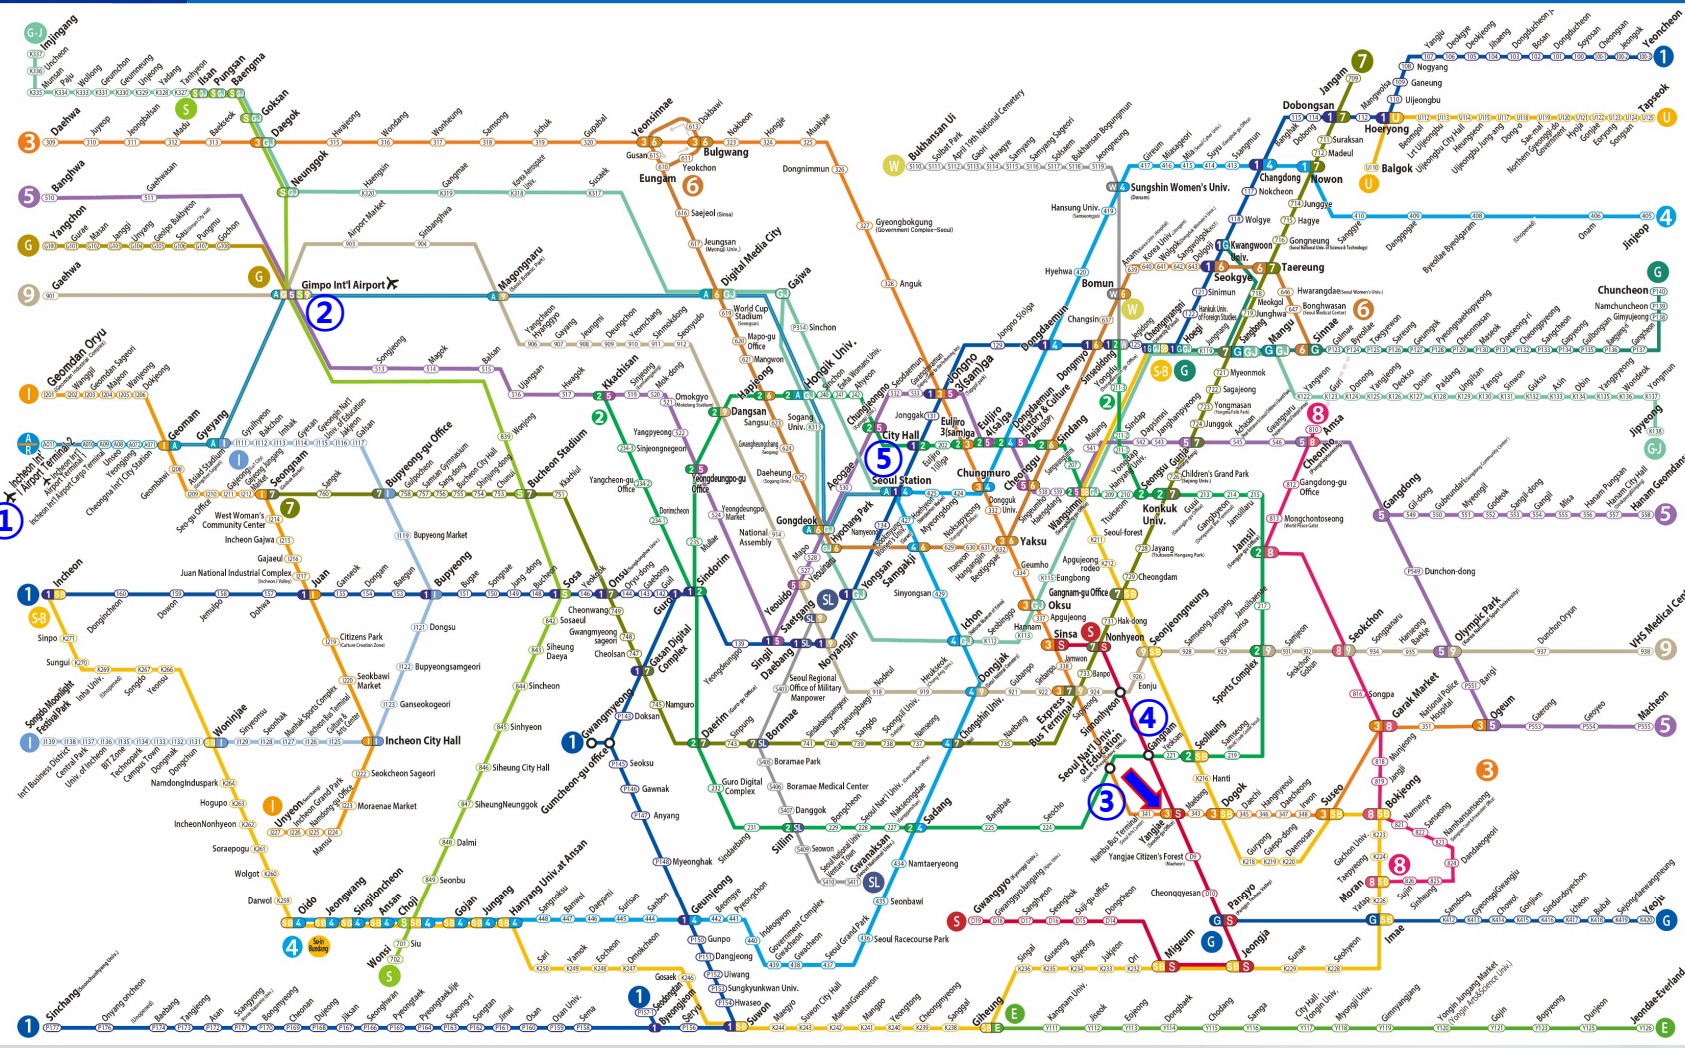

Seoul Metro		
124~133 LINE 1	810~827 LINE 8	
201~243 LINE 2	906~938 LINE 9	
319~352 LINE 3	SeohaeRail Co., Ltd	
405~434 LINE 4	Seohae Line (Sea - Gimpo Intl Airport)	
500~538 LINE 5	Seohae Line (Nurpoong - Iksan)	
610~648 LINE 6	Gimpo GoldLine Co., Ltd.	
709~750 LINE 7	Gimpo GoldLine	

METRO 9	
301~325 LINE 9	301~325 LINE 9
Shinbundang Line	
Airport Railroad Line	
Airport Railroad Line	
IncheonMetro	
Incheon Line1	
Incheon Line2	
LINE 7	

Yongin Everline	
EverLine	
Uijeongbu Lrt	
Uijeongbu Lrt Line	
Ui Lrt	
Ui Lrt Line	
Sillim Lrt	
Sillim Lrt Line	

Line	
1	Line 1
2	Line 2
3	Line 3
4	Line 4
5	Line 5
6	Line 6
7	Line 7
8	Line 8
9	Line 9

Line Color	
SB	Suin-Bundang Line
G	Gyeonggi Jangjuk Line
U	Ui Lrt Line
I	Incheon Line 1
II	Incheon Line 2
A	Airport Railroad Line
G	Gimpo GoldLine
S	Sillim Line
E	Ever Line
U	Uijeongbu Lrt Line
G	Gyeonggi Jangjuk Line
U	Ui Lrt Line
I	Incheon Line 1
II	Incheon Line 2
A	Airport Railroad Line
G	Gimpo GoldLine
S	Sillim Line
E	Ever Line
U	Uijeongbu Lrt Line

Line Color
路線カラー 路線色
Line No.
路線番号 路線番号
Transfer
乗り換え 换乘

As of November 2023

- [Metro Web(Link)](#)
- [Metro Line Information(Link)](#)
- ① Inchen Internation Airport (Airport Railroad Line)
- ② Gimpo Internation Airport (Airport Railroad Line, Line 5, 9)
- ③ Yangjae Station (Line 3) ACPE-08 (Meeting Room)
- ④ Gangnam Station (Line 2, S)
- ⑤ Seoul Station(Line 1, 4, A) City Hall Station(Line 1, 2)