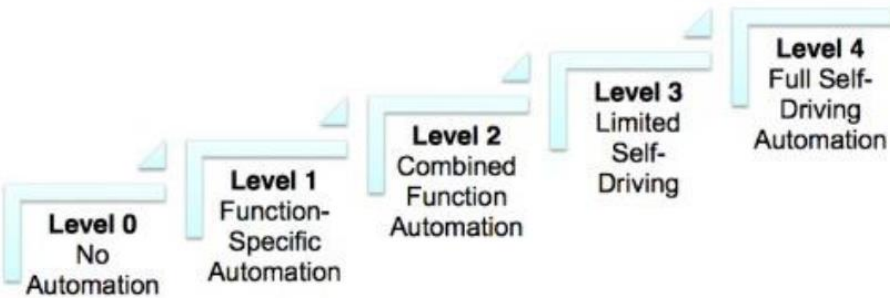

# Definition of Automated Driving Technology

## Levels of Automation

## Definition of Automated Driving

○ The Council defines driving with driver assistance system and full self-driving as automated driving.