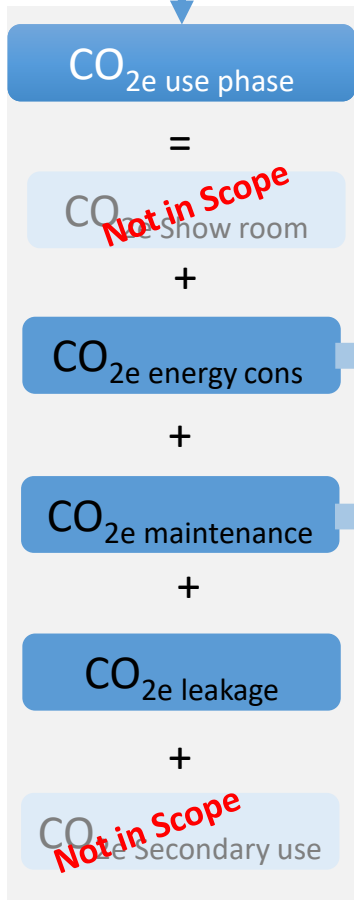

SG4

04/09/2024

Decision Status in SG4

List of Topic	Status		
	Concept /Orientation	Methodology (Detailed requirement)	Draft (justification & guideline)
System Boundary	Agreed	Under discussion	Not started
Service life	Under discussion	Under discussion	Not started
Energy consumption	Agreed	Under discussion	Under discussion
Other leakage	Under discussion	Not started	Not started
Maintenance	Agreed	Agreed (tbc fixed value)	Under discussion
Representative vehicle	Under discussion	Under discussion	Not started
Level concept	Under discussion	Under discussion	Not started
<u>Functional unit</u>	gCO _{2eqe} /person/km Considering 1 person/vehicle => gCO _{2eqe} /km	Under discussion	Under discussion
Unit conversion to MJ	Under discussion	Under discussion	Under discussion
Second life usage	Under discussion	Under discussion	Under discussion
Usage in out of country of sale	Under discussion	Under discussion	Under discussion

Scope SG4

Main discussion points