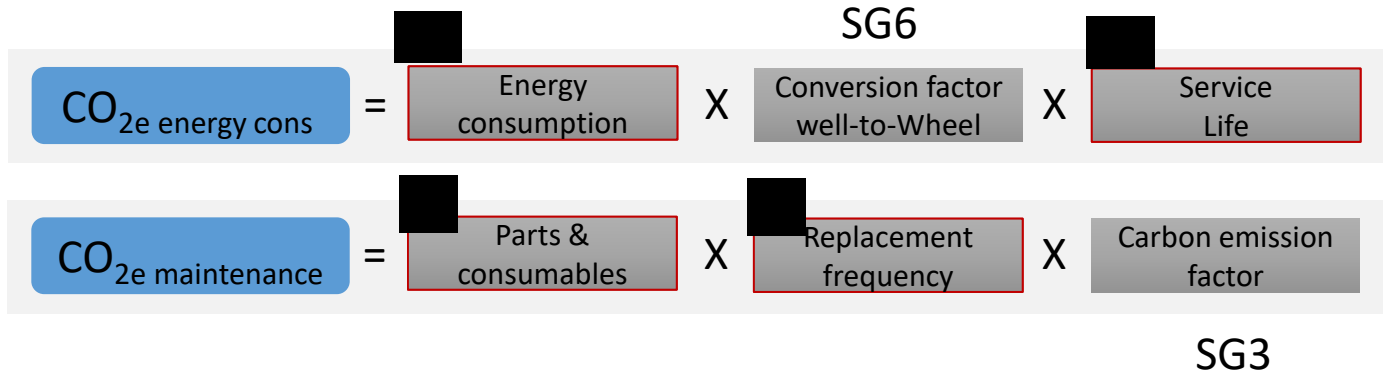

SG4

04/09/2024

Decision Status in SG4

List of Topic	Status		
	Concept /Orientation	Methodology (Detailed requirement)	Draft (justification & guideline)
System Boundary	Agreed	Under discussion	Not started
Service life	Under discussion	Under discussion	Not started
Energy consumption	Agreed	Under discussion	Under discussion
Other leakage	Under discussion	Not started	Not started
Maintenance	Agreed	Agreed (tbc fixed value)	Under discussion
Representative vehicle	Under discussion	Under discussion	Not started
Level concept	Under discussion	Under discussion	Not started
<u>Functional unit</u>	gCO _{2eqe} /person/km Considering 1 person/vehicle => gCO _{2eqe} /km	Under discussion	Under discussion
Unit conversion to MJ	Under discussion	Under discussion	Under discussion
Second life usage	Under discussion	Under discussion	Under discussion
Usage in out of country of sale	Under discussion	Under discussion	Under discussion

Scope SG4

Main discussion points