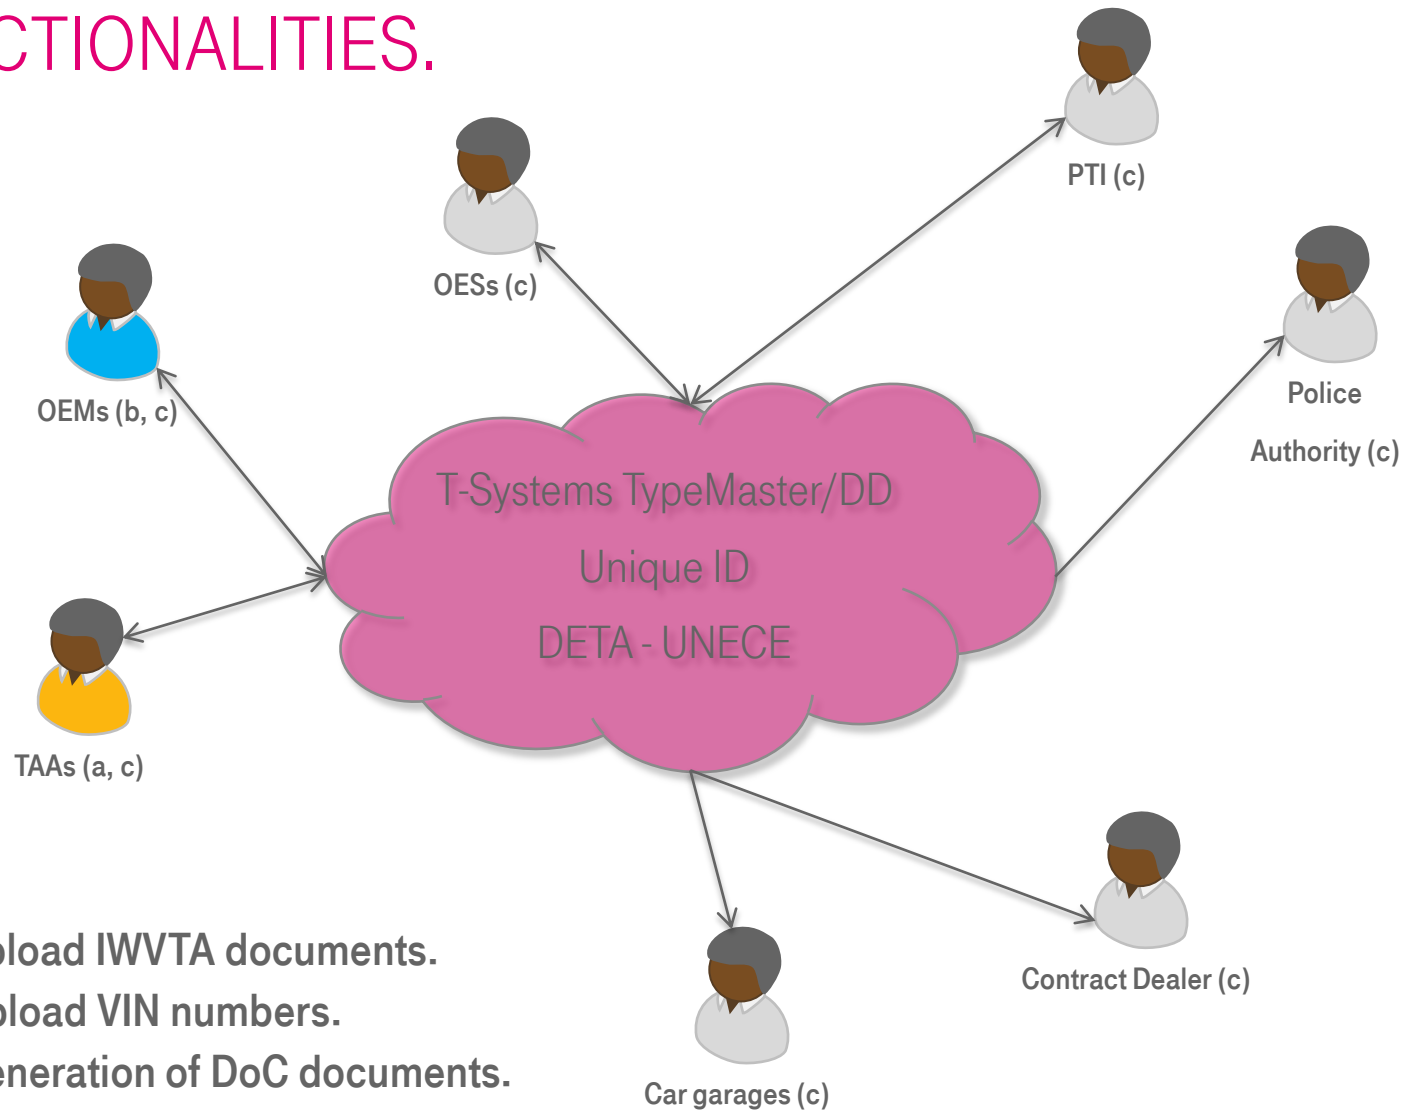

TYPEMASTER @ IWVTA

Brussels,
September 2015

T · · Systems ·

UNECE SOLUTION IWVTA. FUNCTIONALITIES.

1. (a) Upload IWVTA documents.
2. (b) Upload VIN numbers.
3. (c) Generation of DoC documents.