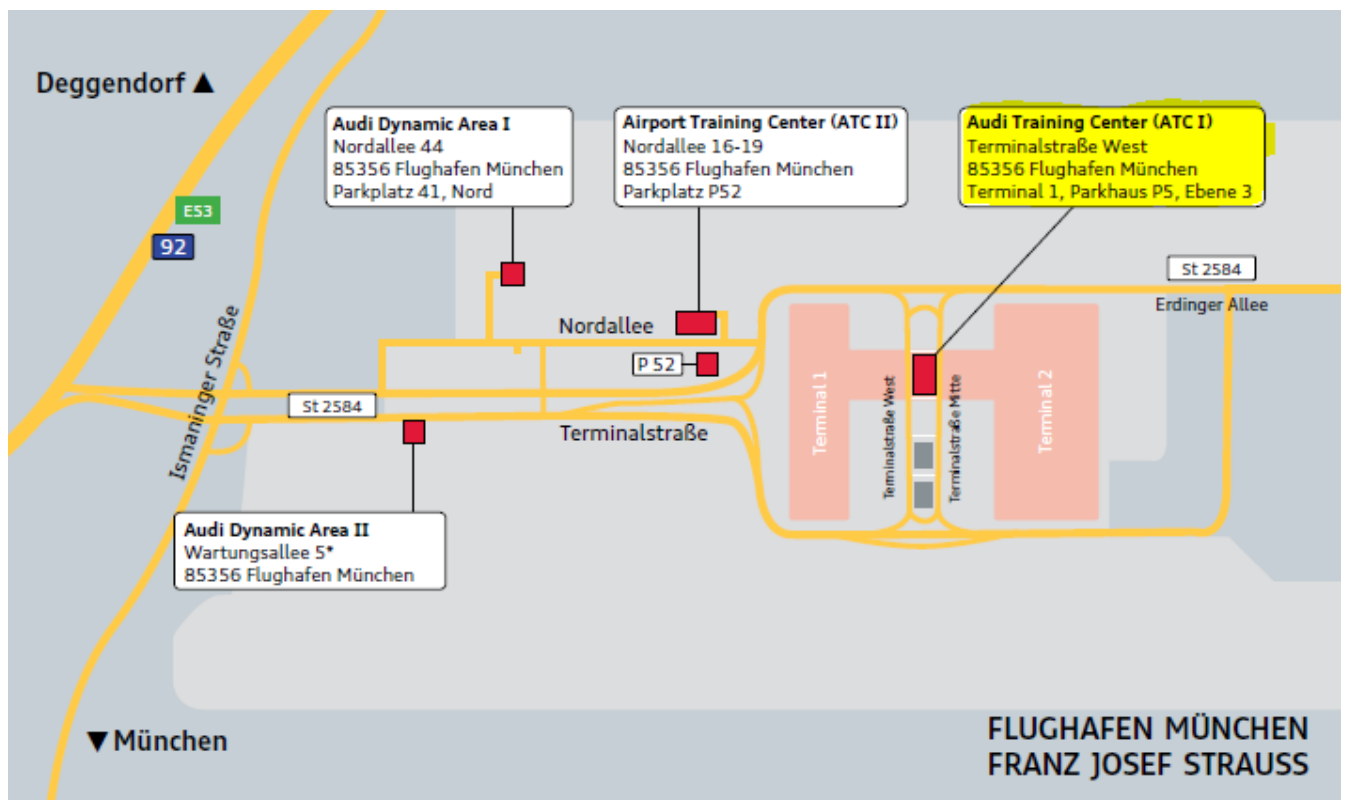

## Directions to the meeting facility

The Audi meeting facility (Audi Training Center) is located inside the Munich's airport at Terminal 1. Inside Terminal 1 please follow the Sign "Audi Training Center" or simply walk towards P5 (car parking facility P5).

For participants arriving by car please drive to:

Munich Airport (Franz Josef Strauss)  
Terminalstraße West  
85356 Airport Munich

and chose the parking P5. Inside the parking facility P5 the Audi Training Center is signposted.

The Audi Training Center facility includes the meeting room to host the 3<sup>rd</sup> UN IWG ACSF