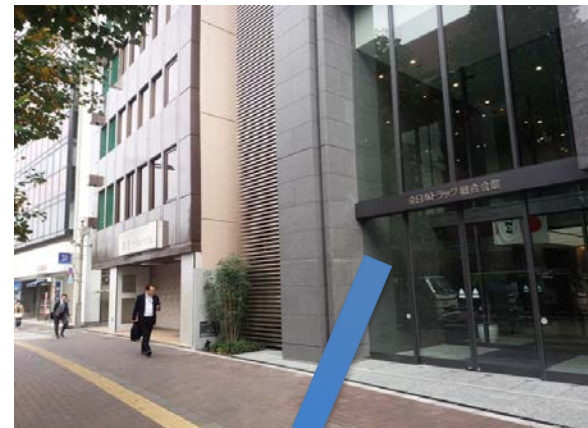

# 17th SLR Informal Working Group Meeting

- **Date: 16-18 May 2017**
  
- **Welcome Reception: 16 May 2017**
- **(after the meeting near the meeting venue, to be announced)**
  
- **Venue: JASIC Meeting Room**  
**7th Floor, Zennihon Truck Sogo Kaikan,**  
**3-2-5 Yotsuya, Shinjuku-ku**  
**Tokyo 160-0004, JAPAN**

# JASIC OFFICE (since August 2014)

7th floor, Zennihon Truck Sogo Kaikan., 3-2-5 Yotsuya, Shinjuku-ku, Tokyo 160-0004  
 〒160-0004 東京都新宿区四谷三丁目2番5 全日本トラック総合会館7階  
 PHONE 03-5362-7751

**ENTRANCE OF THE BUILDING**