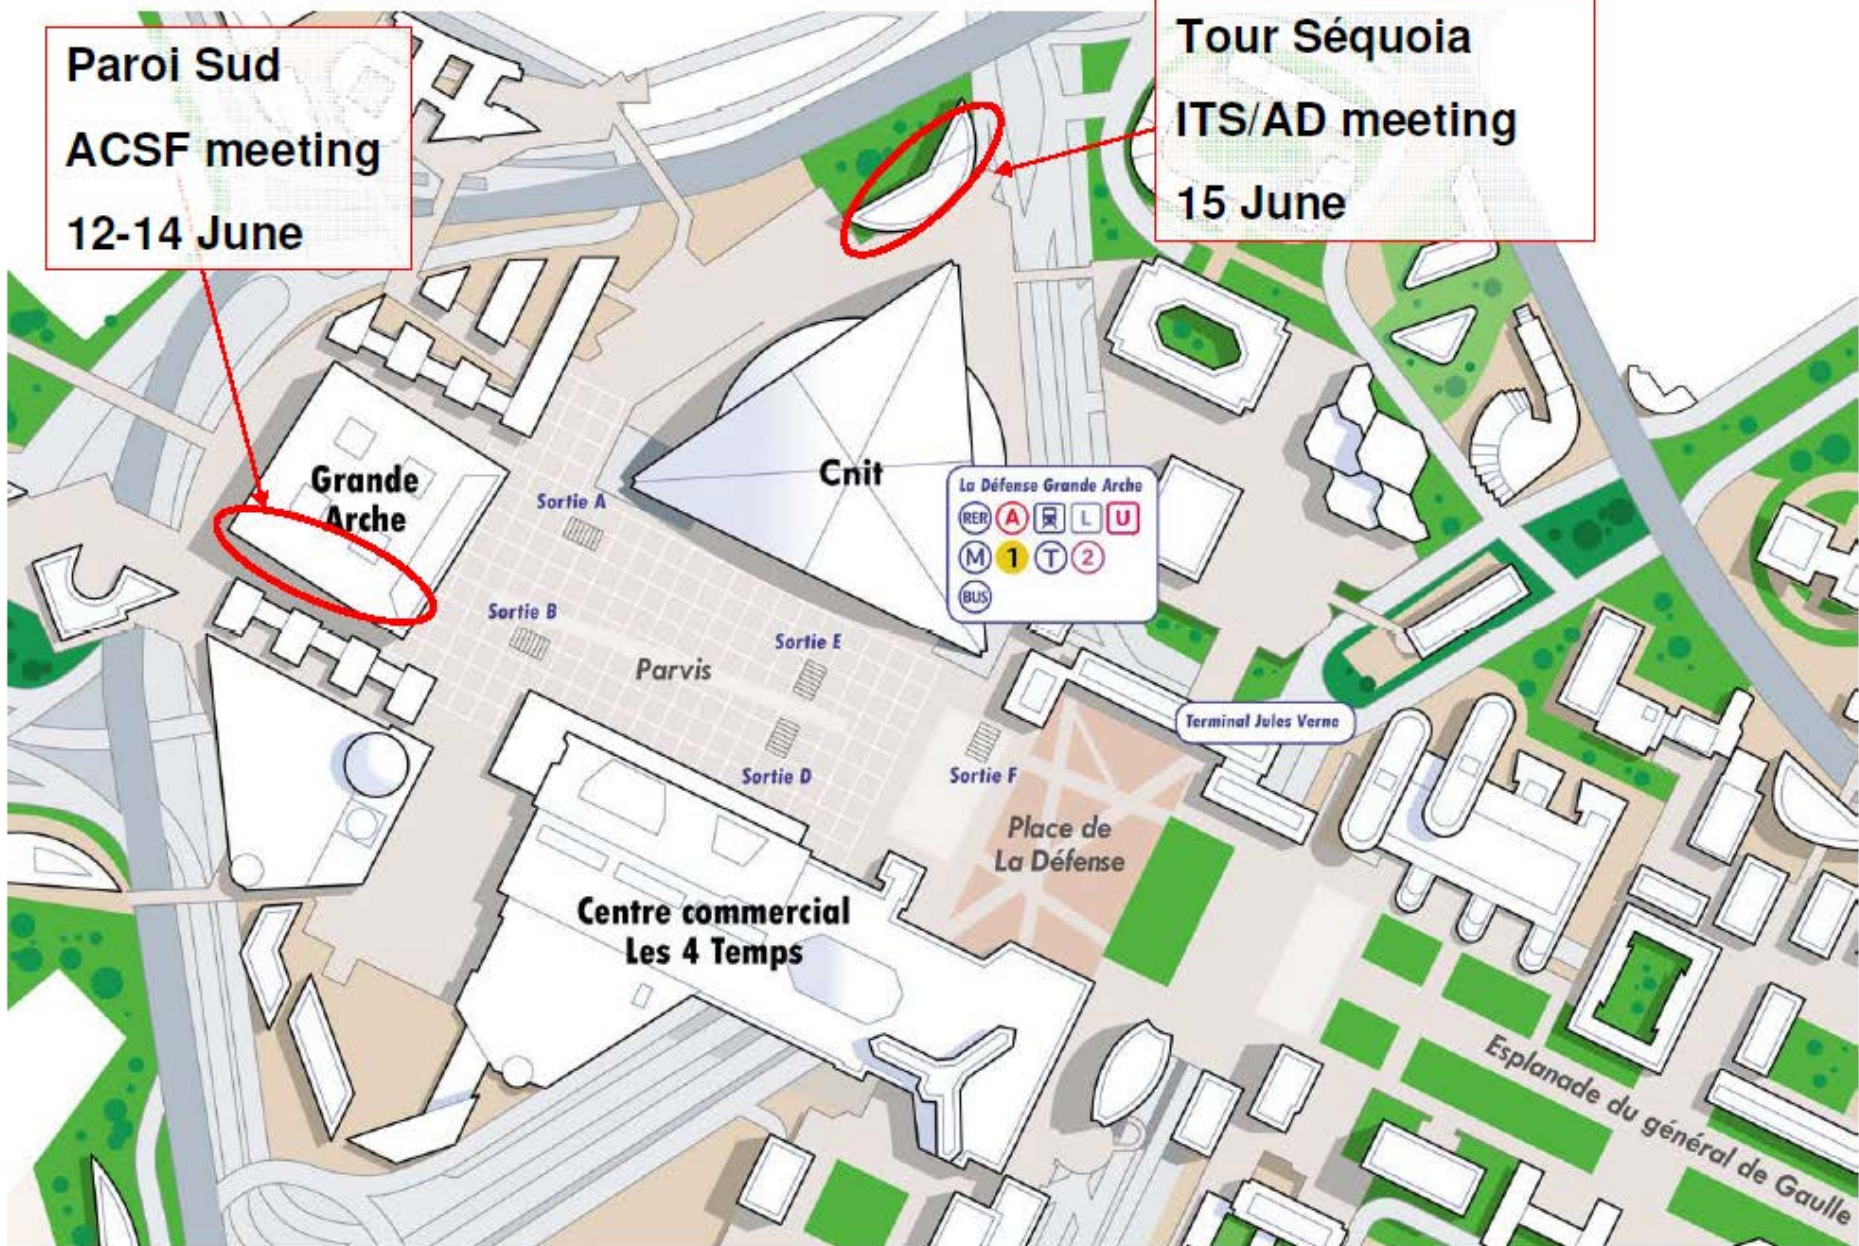

# Access to ACSF / ITS AD meeting rooms in La Défense

Paroi Sud  
ACSF meeting  
12-14 June

Tour Séquoia  
ITS/AD meeting  
15 June

## **Access to ACSF meeting rooms in La Défense**

**To La Grande Arche, Paroi sud, room Passy 03S30, ACSF meeting :**

From the RER or metro station, take exit A or B dome and 2 escalators take you outside on the forecourt of La Défense.

You are facing the Grande Arche.

The reception is at the top of the monumental staircase, on your left.

Access to the Grande Arche possible for Persons with Disabilities is done under the Arche (access exit A), a panoramic lift or escalators will take you to the reception level.