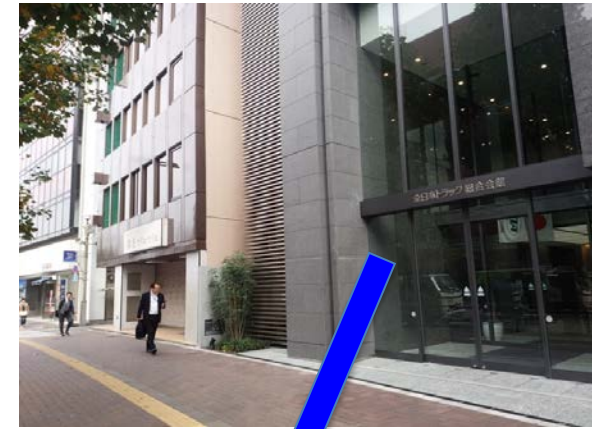

8th TFCS Meeting in Tokyo

- Meeting Date: 11-12 October 2017
- Venue: JASIC(Japan Automobile Standards Internationalization Centre) Meeting Room
7th Floor, Zennihon Truck Sogo Kaikan,
3-2-5 Yotsuya, Shinjuku-ku
Tokyo 160-0004, JAPAN
Phone: (+81-) 03-5362-7751

**Attention!! JASIC Tokyo Office moved in August 2014.
If you have come to JASIC for the last time before that,
please double-check the map.**

JASIC NEW OFFICE (since August 2014)

7th floor, Zennihon Truck Sogo Kaikan., 3-2-5 Yotsuya, Shinjuku-ku, Tokyo 160-0004
 〒160-0004 東京都新宿区四谷三丁目2番5 全日本トラック総合会館7階
 PHONE 03-5362-7751