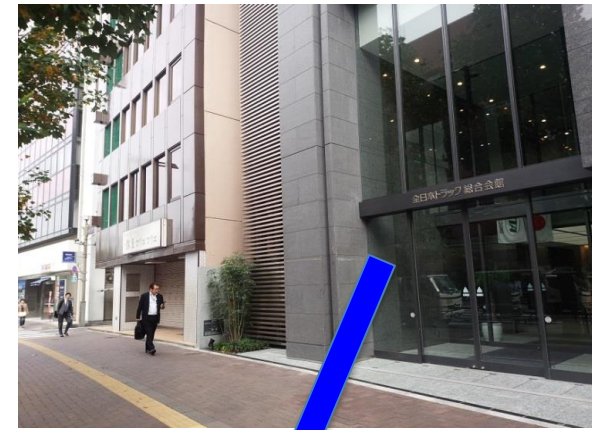

JASIC NEW OFFICE (since August 2014)

7th floor, Zennihon Truck Sogo Kaikan., 3-2-5 Yotsuya, Shinjuku-ku, Tokyo 160-0004
〒160-0004 東京都新宿区四谷三丁目2番5 全日本トラック総合会館7階
PHONE 03-5362-7751

出口一覧 Nearest Stations and Exits	
丸の内線 四ッ谷三丁目駅 4番出口 徒歩3分 3 min. walk from Exit 4 of Yotsuya-sanchome Sta. (Marunouchi Line)	M11
JR 総武線・中央線 四ッ谷駅 四谷口 徒歩11分 11 min. walk from Yotsuya Exit of Yotsuya Sta. (JR Sobyu/Chuo Line)	JC 04 JB 14
丸の内線 南北線 四ッ谷駅 赤坂口 徒歩11分 11 min. walk from Akasaka Exit of Yotsuya Sta. (Marunouchi/Namboku Line)	M12 N08
都営新宿線 曙橋駅 A1、A4出口 徒歩9分 9 min. walk from Exit A1/A4 of Akebonobashi Sta. (Toei Shinjuku Line)	S03

ENTRANCE OF THE BUILDING