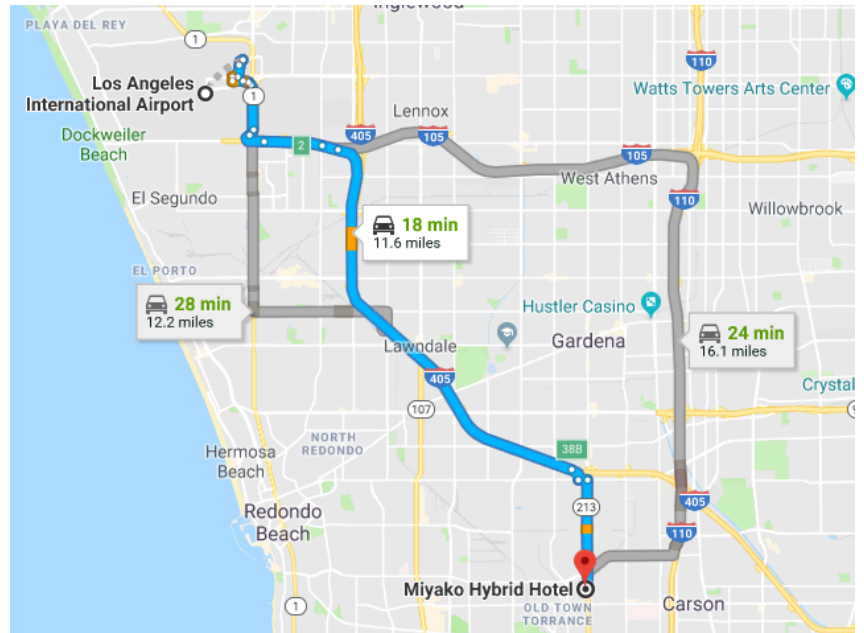

Driving Directions

Driving times are **without** traffic.

From Los Angeles Airport (LAX)

18 min (11.6 miles)

via I-405 S

Fastest route, the usual traffic

Los Angeles International Airport

1 World Way, Los Angeles, CA 90045

- Get on I-105 E from Vicksburg Ave and CA-1 S/S Sepulveda Blvd

6 min (1.9 mi)

- Take I-405 S to W 190th St in Torrance. Take exit 38B from I-405 S

8 min (8.0 mi)

- Drive to S Western Ave

5 min (1.8 mi)

Miyako Hybrid Hotel

21381 S Western Ave, Torrance, CA 90501

Directions:

<https://goo.gl/maps/RjKH6KSqL1k>

From Long Beach Airport

19 min (13.6 miles)

via I-405 N

Fastest route, lighter traffic than usual

Long Beach Airport

4100 Donald Douglas Dr, Long Beach, CA 90808

- ↑ Head east on Donald Douglas Dr toward N Lakewood Blvd

39 ft

- Turn right onto N Lakewood Blvd

0.8 mi

- Use the right 2 lanes to take the ramp onto I-405 N

10.7 mi