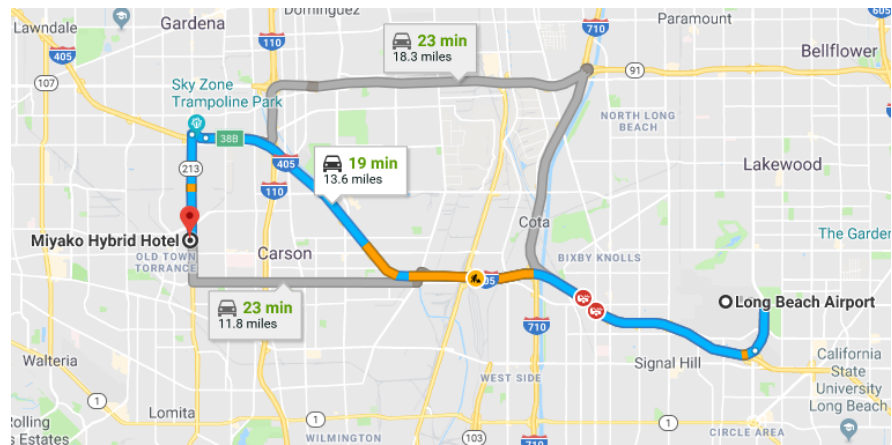

- Get on I-105 E from Vicksburg Ave and CA-1 S/S Sepulveda Blvd

6 min (1.9 mi)

- Take I-405 S to W 190th St in Torrance. Take exit 38B from I-405 S

8 min (8.0 mi)

- Drive to S Western Ave

5 min (1.8 mi)

Miyako Hybrid Hotel

21381 S Western Ave, Torrance, CA 90501

Directions:

<https://goo.gl/maps/RjKH6KSqL1k>

From Long Beach Airport

19 min (13.6 miles)

via I-405 N

Fastest route, lighter traffic than usual

Long Beach Airport

4100 Donald Douglas Dr, Long Beach, CA 90808

- ↑ Head east on Donald Douglas Dr toward N Lakewood Blvd

39 ft

- Turn right onto N Lakewood Blvd

0.8 mi

- Use the right 2 lanes to take the ramp onto I-405 N

10.7 mi

- Take exit 38B for Western Ave

0.3 mi

- Use any lane to turn left onto S Western Ave

Destination will be on the right

1.8 mi

Directions:

<https://goo.gl/maps/8W6gurDZz8q>

Miyako Hybrid Hotel