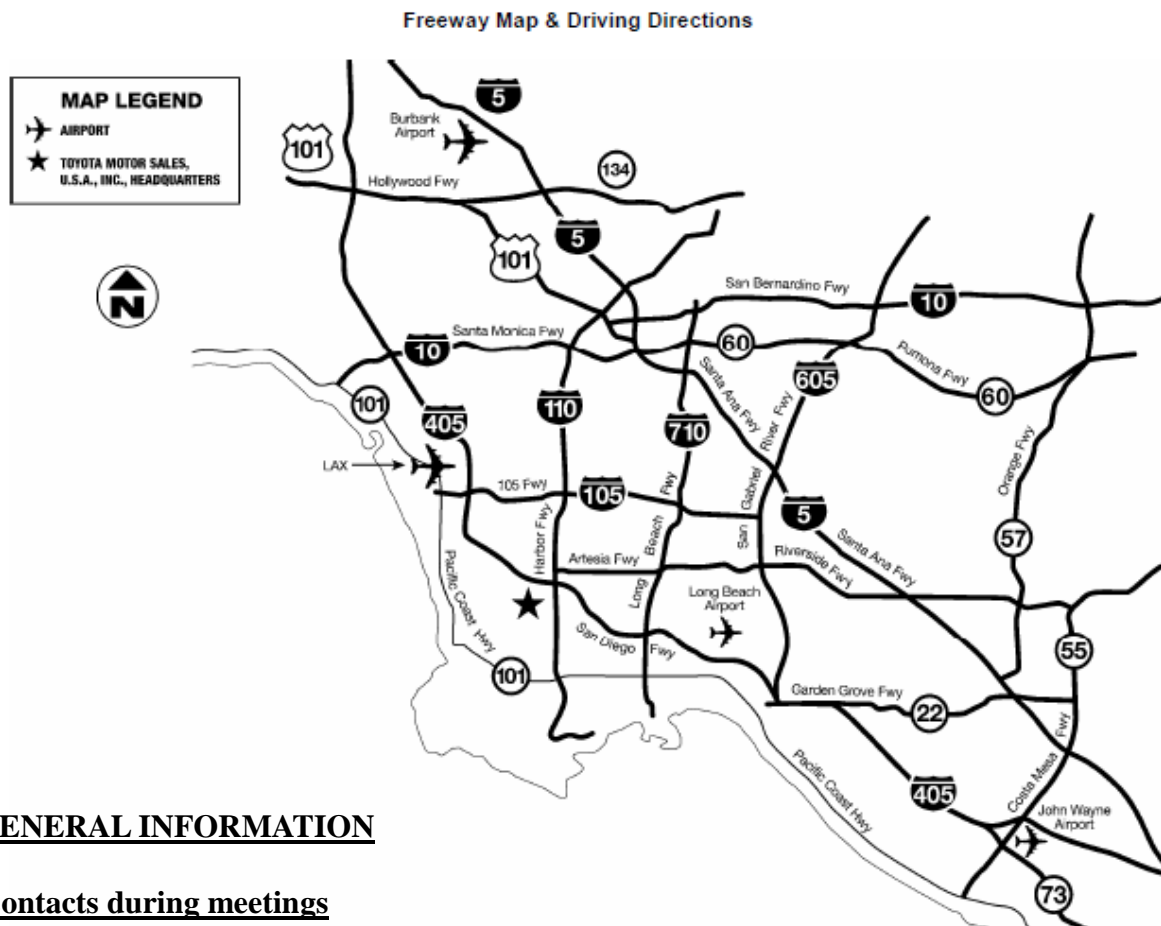

Location

Miyako Hybrid Hotel
21381 S. Western Ave
Torrance, CA 90501
(310) 212-5111

Meeting Rooms: "Nara" and "Kyoto"   <http://www.miyakohybridhotel.com/>

GENERAL INFORMATION

Contacts during meetings

Amy Ryan	(310) 291-0949	amy.ryan@toyota.com
Jackie Birdsall	(310) 525-7532	jacquelyn.birdsall@toyota.com
Spencer Quong	(310) 770-8140	squong@squong.com

Parking

Limited free parking is available at the hotel, with street parking options as well.

Checking in

Please have identification ready before entering the meeting room.

Meals

Coffee will be provided. Dining options are available at and around the hotel within walking distance.