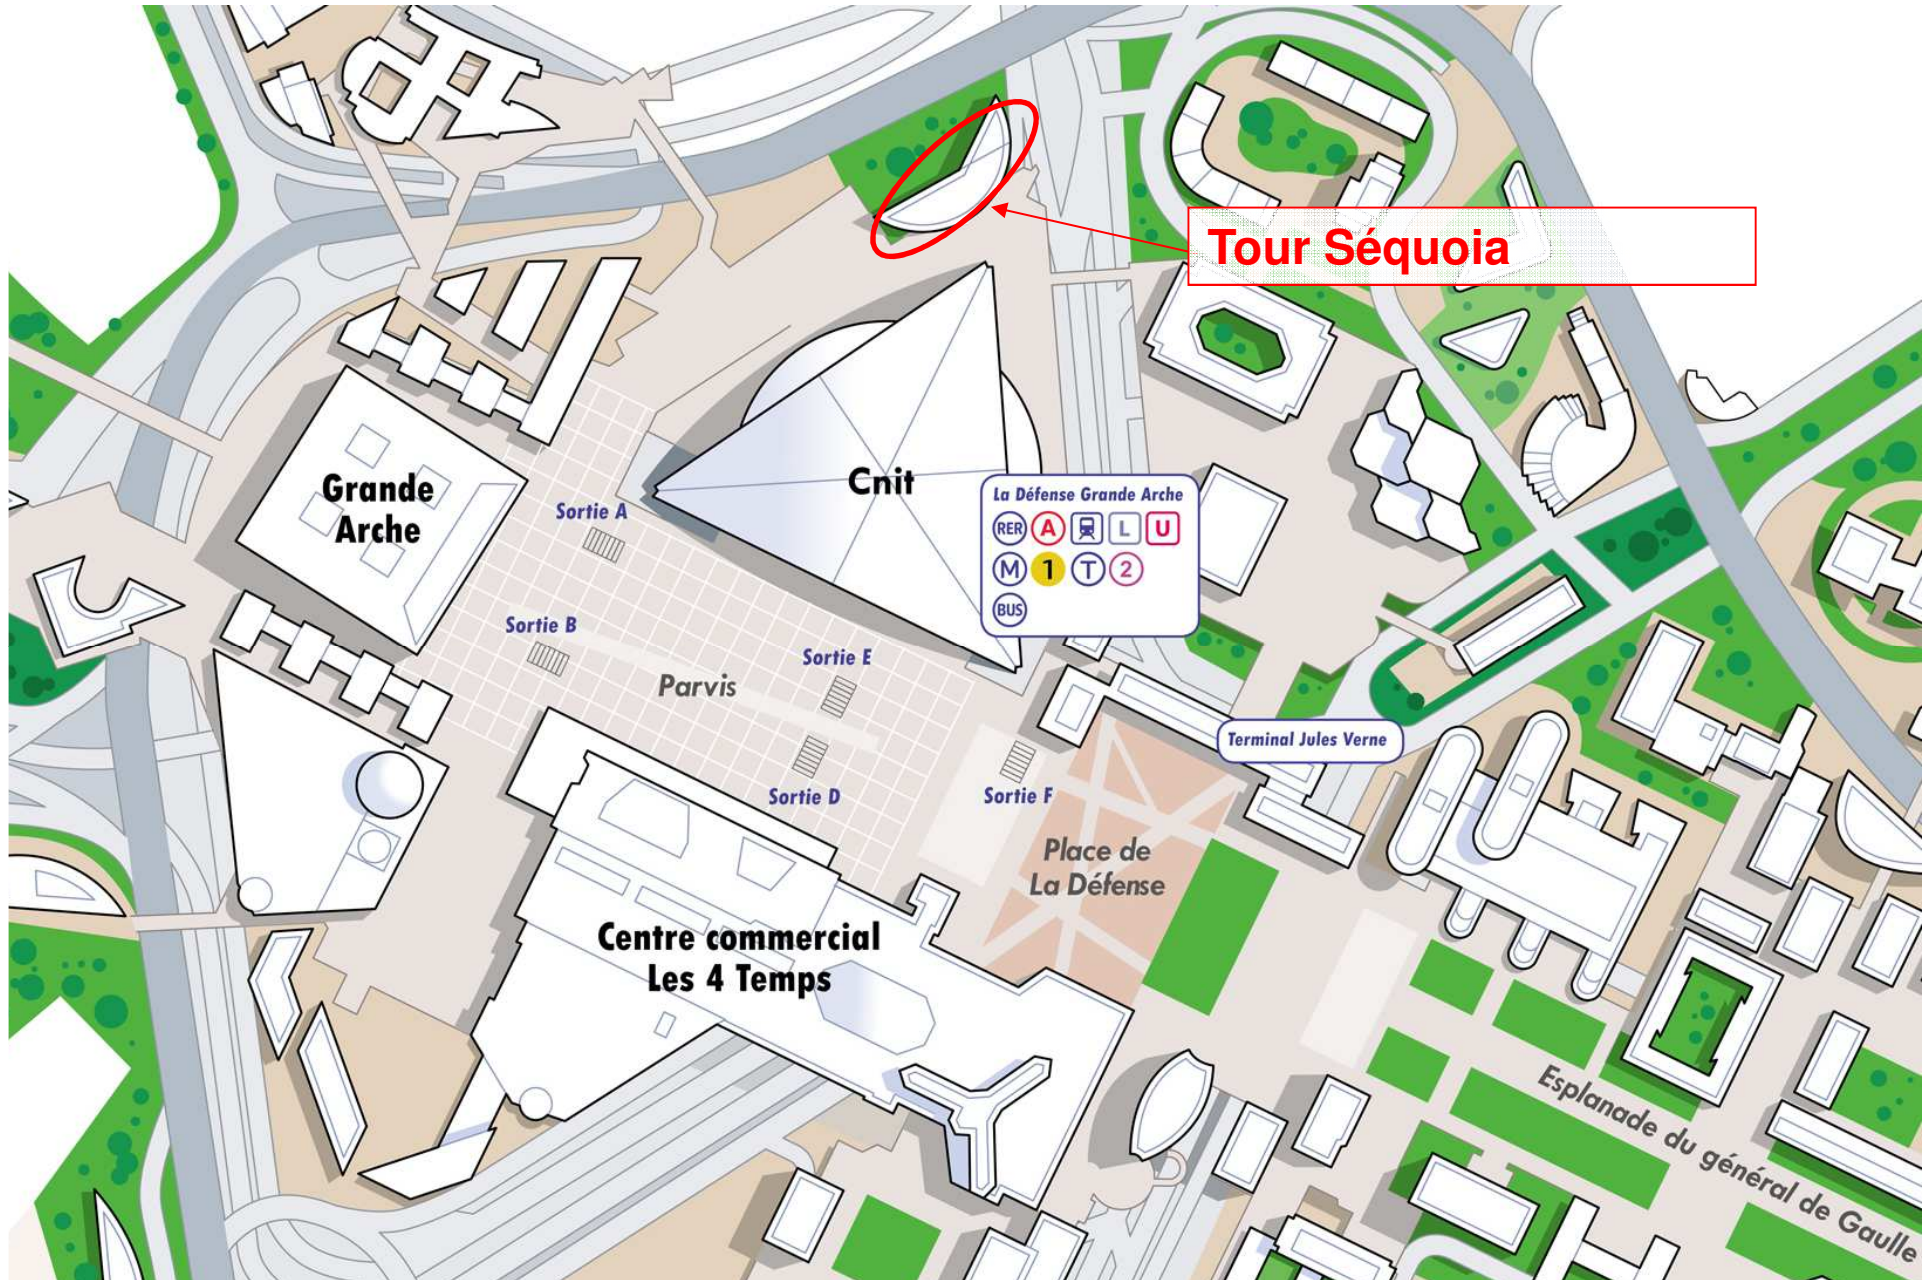

# Access to meeting room in La Défense

## Access to meeting room in La Défense

### To Tour Séquoia :

- Room TS 27 A

From the RER or metro station, take exit A or B dome and 2 escalators take you outside on the forecourt of La Défense.

You are facing the Grande Arche.

Walk on the right of the Grande Arche, down to the Pouce statue, the tower is 50 meters behind