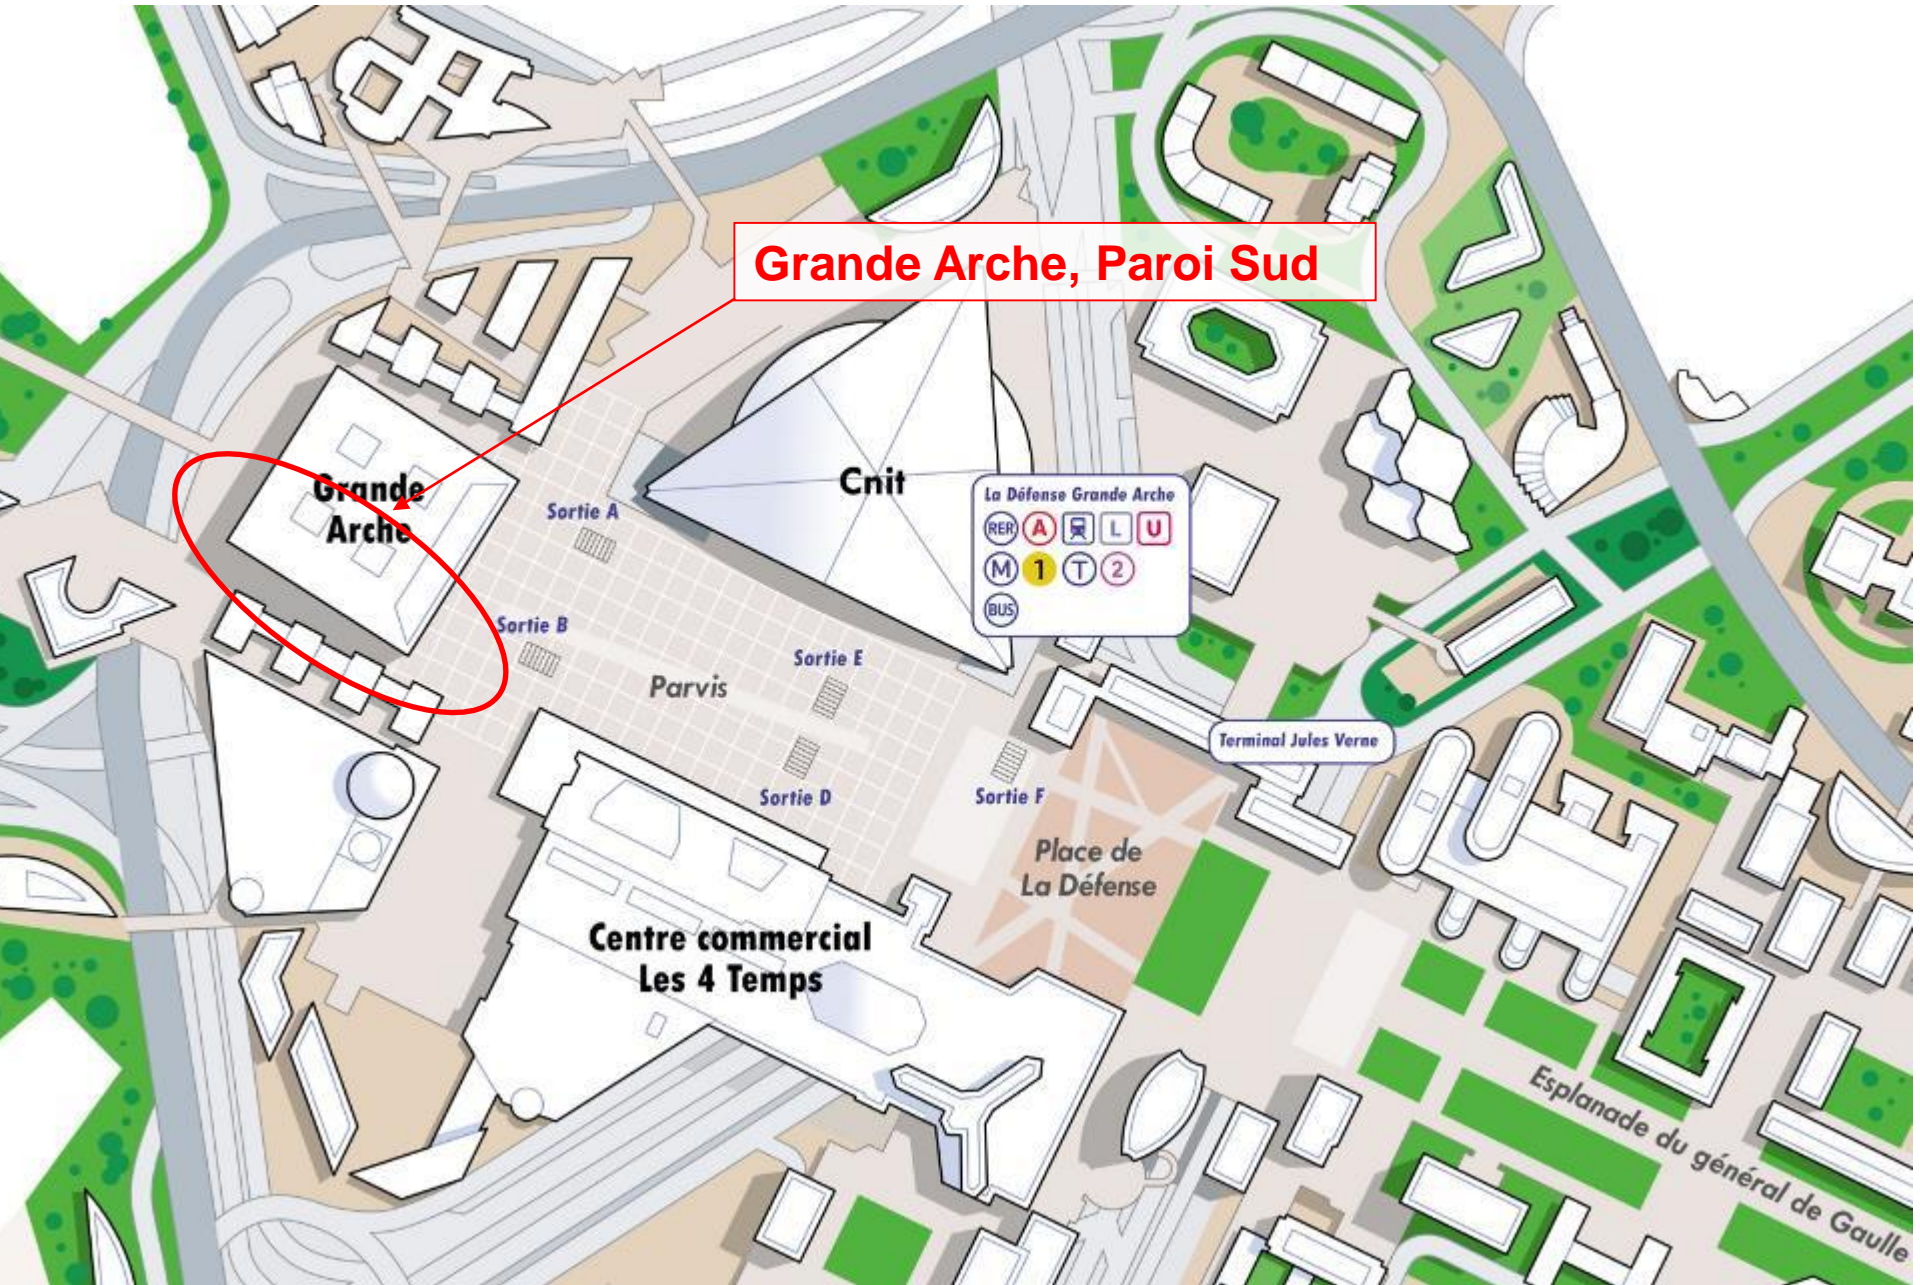

Access to Grande Arche, Paroi sud, in La Défense TFAV-01-02

To Grande Arche , Paroi Sud :

From the RER or metro station, take exit A or B dome and 2 escalators take you outside on the forecourt of La Défense.

You are facing the Grande Arche.

Take the steps, entry is on your left

Taxi station near the Pouce statue