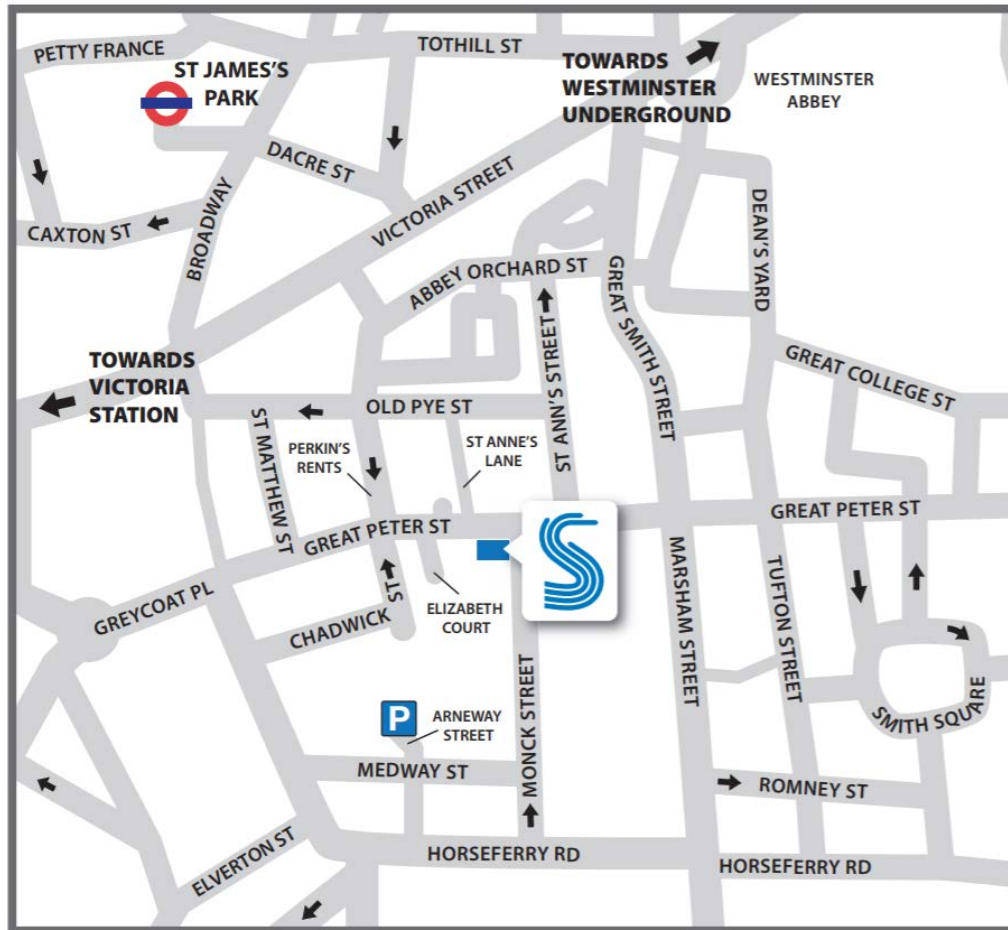

AEBS 05, London

26 – 27 June 2018

Contact SMMT

The Society of Motor
Manufacturers and Traders
71 Great Peter Street
London
SW1P 2BN

Bsimkin@SMMT.co.uk

AEBS 05, London

26 – 27 June 2018

Buses

Several routes stop on Marsham Street and Horseferry Road, both within two minute's walk from SMMT's office.

National Rail

The SMMT office is a 10-15 minute walk from London Victoria Station.

London Underground

The SMMT office is accessible from St James's Park (Circle and District lines – five minute walk), Victoria (Circle, District and Victoria lines – 10-15 minute walk) and Westminster (Circle, District and Jubilee lines – 10-15 minute walk).

Car

There is **no parking** available at SMMT's office at Great Peter Street. The nearest car park is located on Arneway Street (SW1P 2TX).

Please note, Great Peter Street is within the Congestion Charge zone.