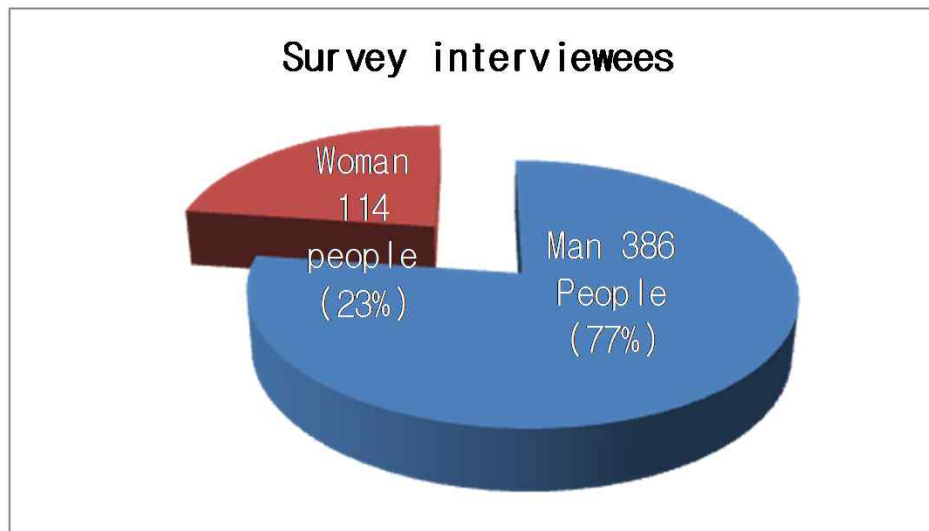

➤ HVAC Survey Overview

- How to survey: Face to face questionnaire at highway rest area
- Period : 2011.11.20 ~ 12. 3 (two weeks)
- How many people : 500 People

➤ HVAC Survey Result

Item	Recirculation mode	Refresh mode	Don't care
City Driving	283(57%)	161(32%)	56(11%)
Highway Driving	243(49%)	195(39%)	62(12%)