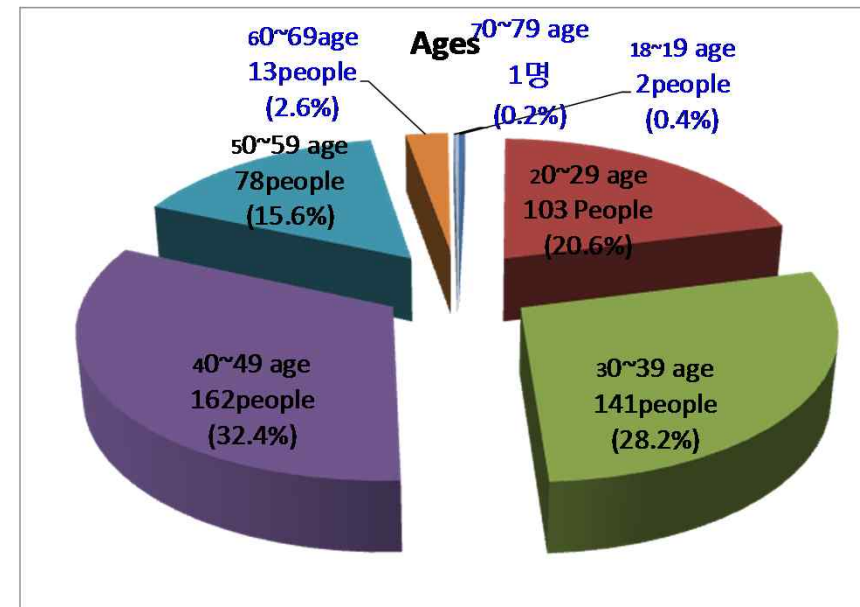

➤ HVAC Survey Overview

- How to survey: Face to face questionnaire at highway rest area
- Period : 2011.11.20 ~ 12. 3 (two weeks)
- How many people : 500 People

➤ HVAC Survey Result

Item	Recirculation mode	Refresh mode	Don't care
City Driving	283(57%)	161(32%)	56(11%)
Highway Driving	243(49%)	195(39%)	62(12%)