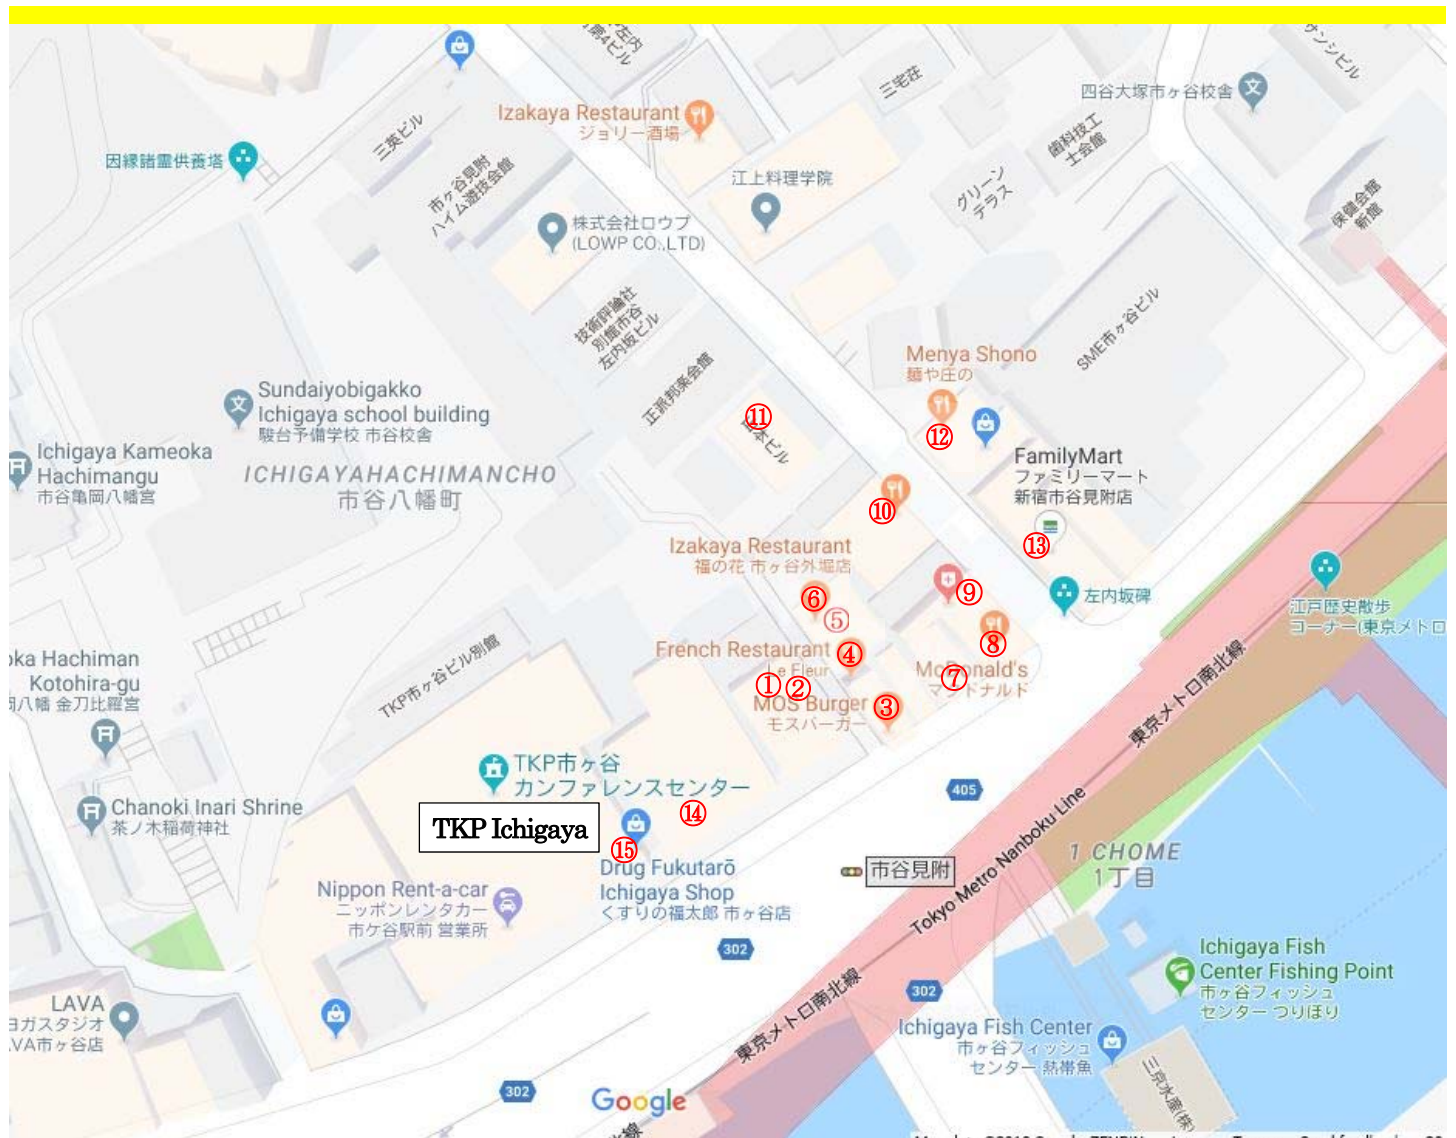

### **Meeting on 18-21 September at TKP Ichigaya Conference Center at Hall 3D (3rd Floor)**

- ✓ The Meeting room is open at 9:00 and closes at 18:00.
- ✓ On 21 September we have to clear the room by 13:00. If you intend to participate in the Drafting Group in the afternoon, please follow the Japanese colleagues to move to JASIC office. (It takes about 15 minutes either by metro or on foot)
- ✓ The Wifi connection is available. Please see the board for network and password.
- ✓ Please refrain from smoking in the Meeting room. The smoking room is located next to the restroom. You can also use the smoking room on upper floors (5<sup>th</sup> to 9<sup>th</sup> floors) but please do not forget to come back to the meeting!
- ✓ Coffee, snacks and bottled water are available in the Meeting room, and there are also vending machines in the building.
- ✓ Lunch is not served. Please see the Google map link below and the following pages for your reference. There are many restaurants around.  
**Google map link for lunch (restaurants near TKP Ichigaya)**  
<https://www.google.com/maps/search/restaurants+near+TKP+Ichigaya/@35.6926114,139.7332606,17z?hl=en>
- ✓ Please do not put your valuables in the Meeting room. JASIC is not responsible for any lost items.

## Ichigaya Lunch Map 1 (close to TKP Ichigaya Conference Center)

- ① Fuji soba : 富士そば (Japanese noodle)
- ② Izakaya Hananomai : はなの舞 (Japanese)
- ③ Mos Burger : モスバーガー (Hamburger)
- ④ Bistro Le Fleur : ビストロ フルール (Italian)
- ⑤ Izakaya Masaya : 雅屋 (Japanese)
- ⑥ Izakaya Fukunohana : 福の花 (Japanese)
- ⑦ Sushi Misakimaru : すし三崎丸 (Sushi)
- ⑧ McDonald's (Hamburger)
- ⑨ Indian Restaurant & BAR Saino : インドレストラン&バー サイノ (Indian)
- ⑩ Izakaya Musashino : 武蔵乃 (Japanese)
- ⑪ Chinese Restaurant Ginkouen : 銀香園 (Chinese)
- ⑫ Menya Shono : 麺や 庄の (Ramen)
- ⑬ Family Mart (Convenience Store)
- ⑭ Maruetsu & Daiso : サンクス (Supermarket & 100 yen shop)
- ⑮ Drug Fukutaro : くすりの福太郎 (Drugstore)