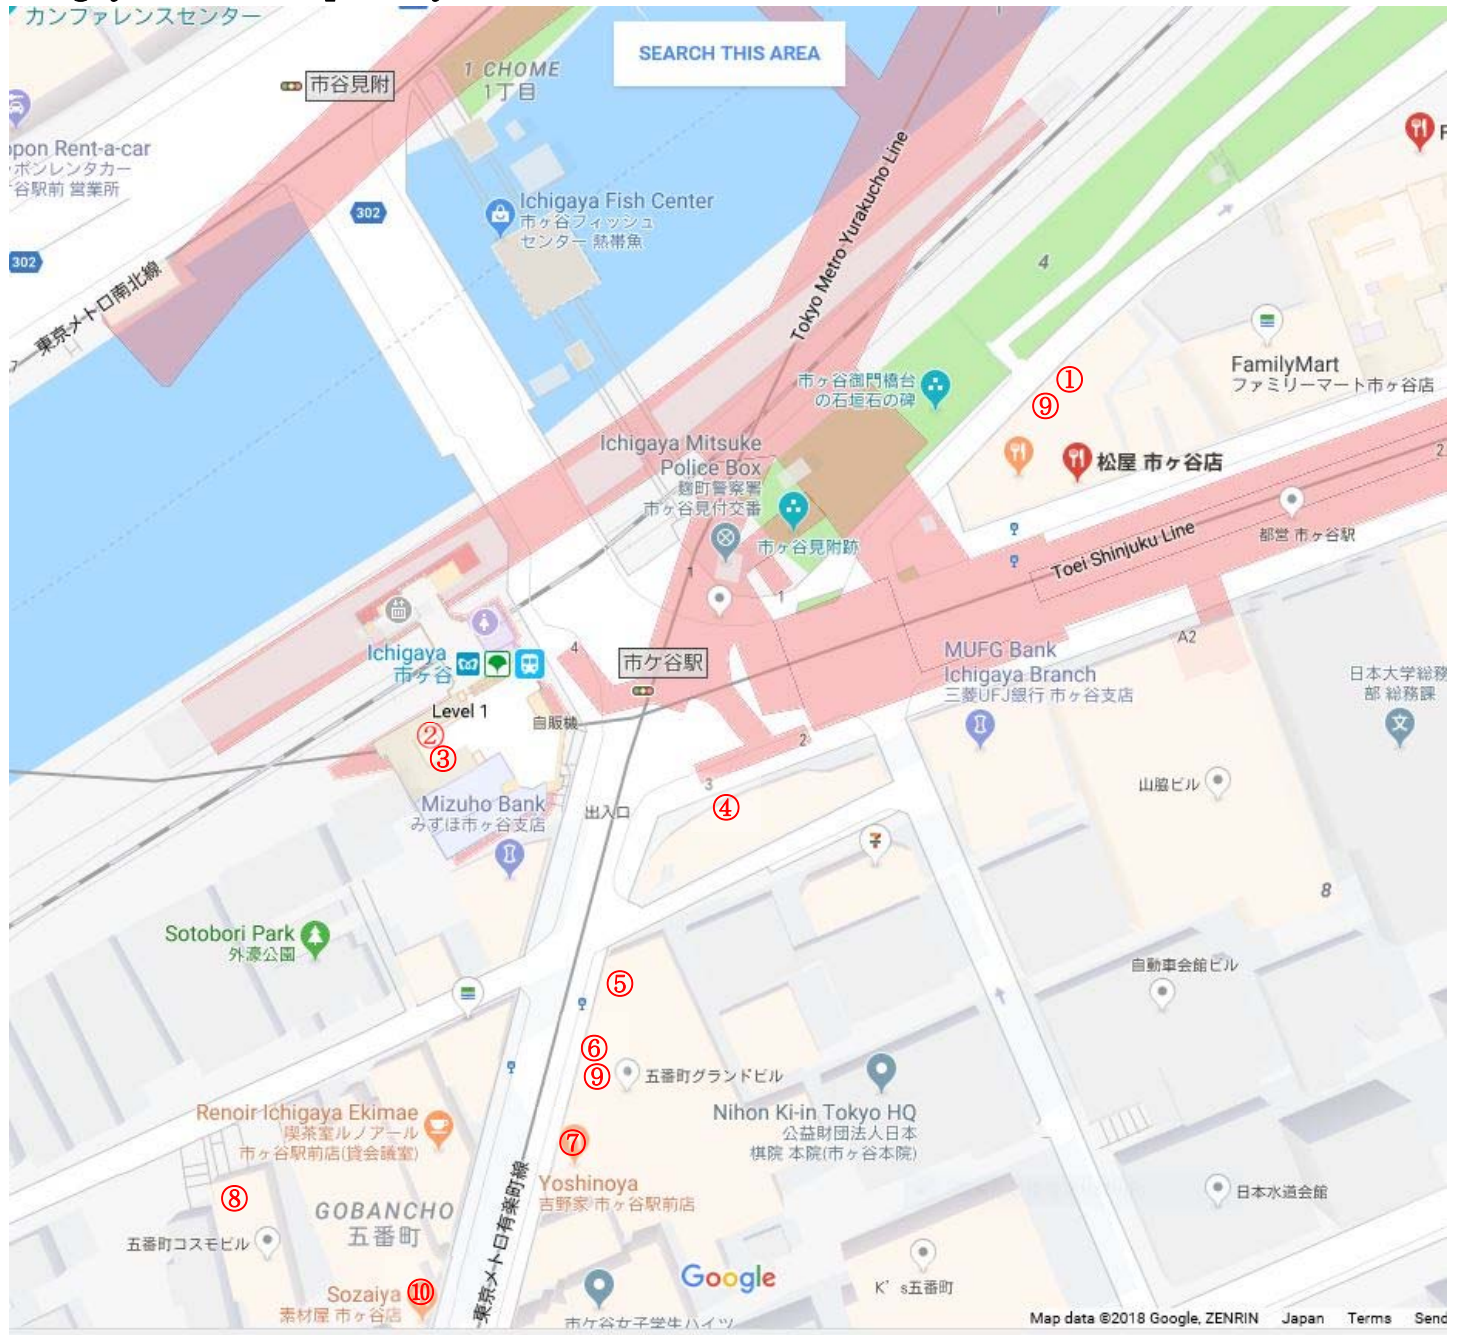

Ichigaya Lunch Map 2 (beyond the Moat)

- ① TINUN : ティーヌン(Thai) ② TO THE HERBS : (Italian) ③ Starbucks Coffee ④ Cafe de Crie
  ⑤ Excelsior Café ⑥ New Asakusa : ニュー浅草(Japanese) ⑦ YOSHINOYA : 吉野家 (Beef Rice Bowl)
  ⑧ TORIGEN : 鳥元 (sautéed chicken, yakitori) ⑨ Kushi-Hatchin : 串八珍(Japanese Brochette) ⑩
  Sozaiya : 素材屋(Japanese)