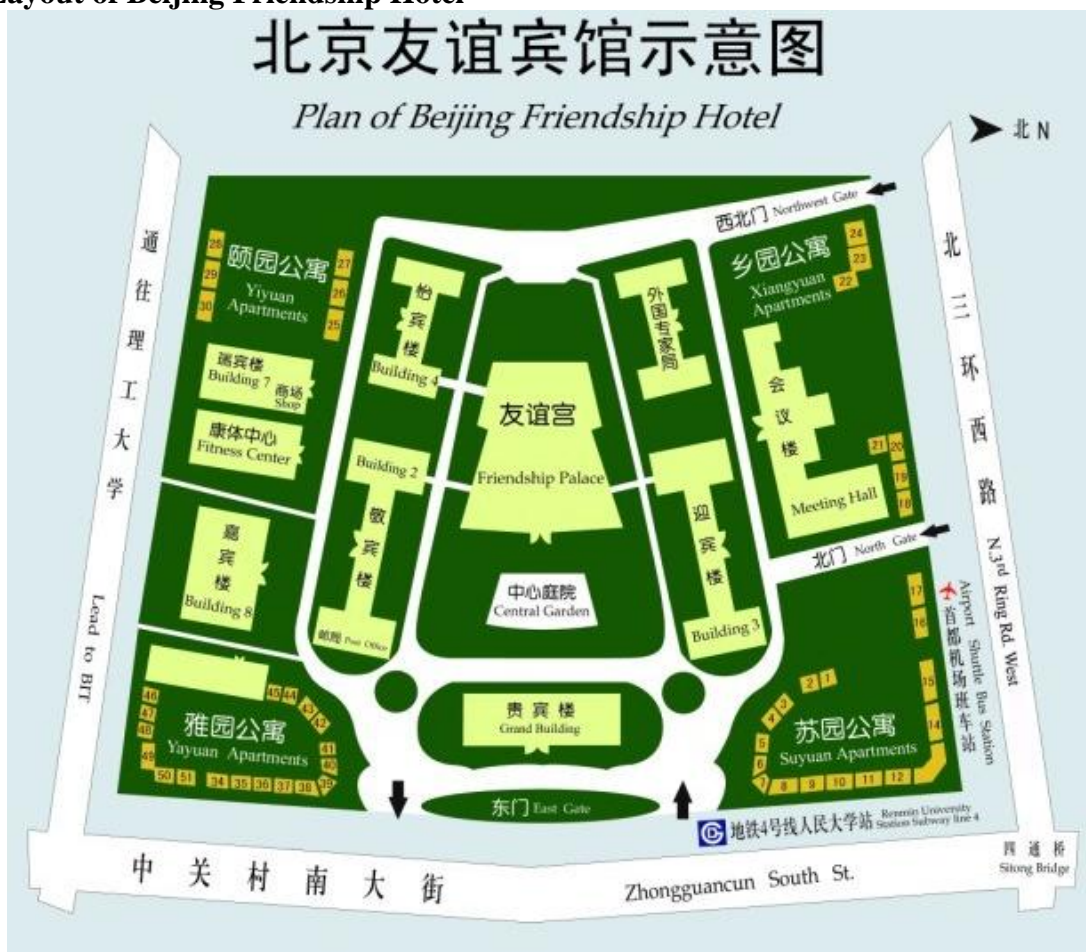

- Meeting room: Room 2&3, Building 8, Beijing Friendship Hotel, 1 Zhongguancun South St. Beijing 100873, P.R. China (see following pages for directions)
- starting at on October 17, 2013
- ending at on October 18, 2013

■ URL of the Beijing Friendship Hotel

<http://www.bjfriendshiphotel.com/siteen/index.html>

■ Location of and directions to Beijing Friendship Hotel

1 Zhongguancun South St. Beijing 100873, P.R. China

■ **Layout of Beijing Friendship Hotel**

■ **Room rate for reference of Beijing Friendship Hotel (RMB) one breakfast included**

★★★★★

Grand building: 980-1080 Yuan for Twin Room/Double Room;

★★★★

Building 2: 480 Yuan for Twin Room/Double Room;

Building 4: 550 Yuan for Twin Room/Double Room.