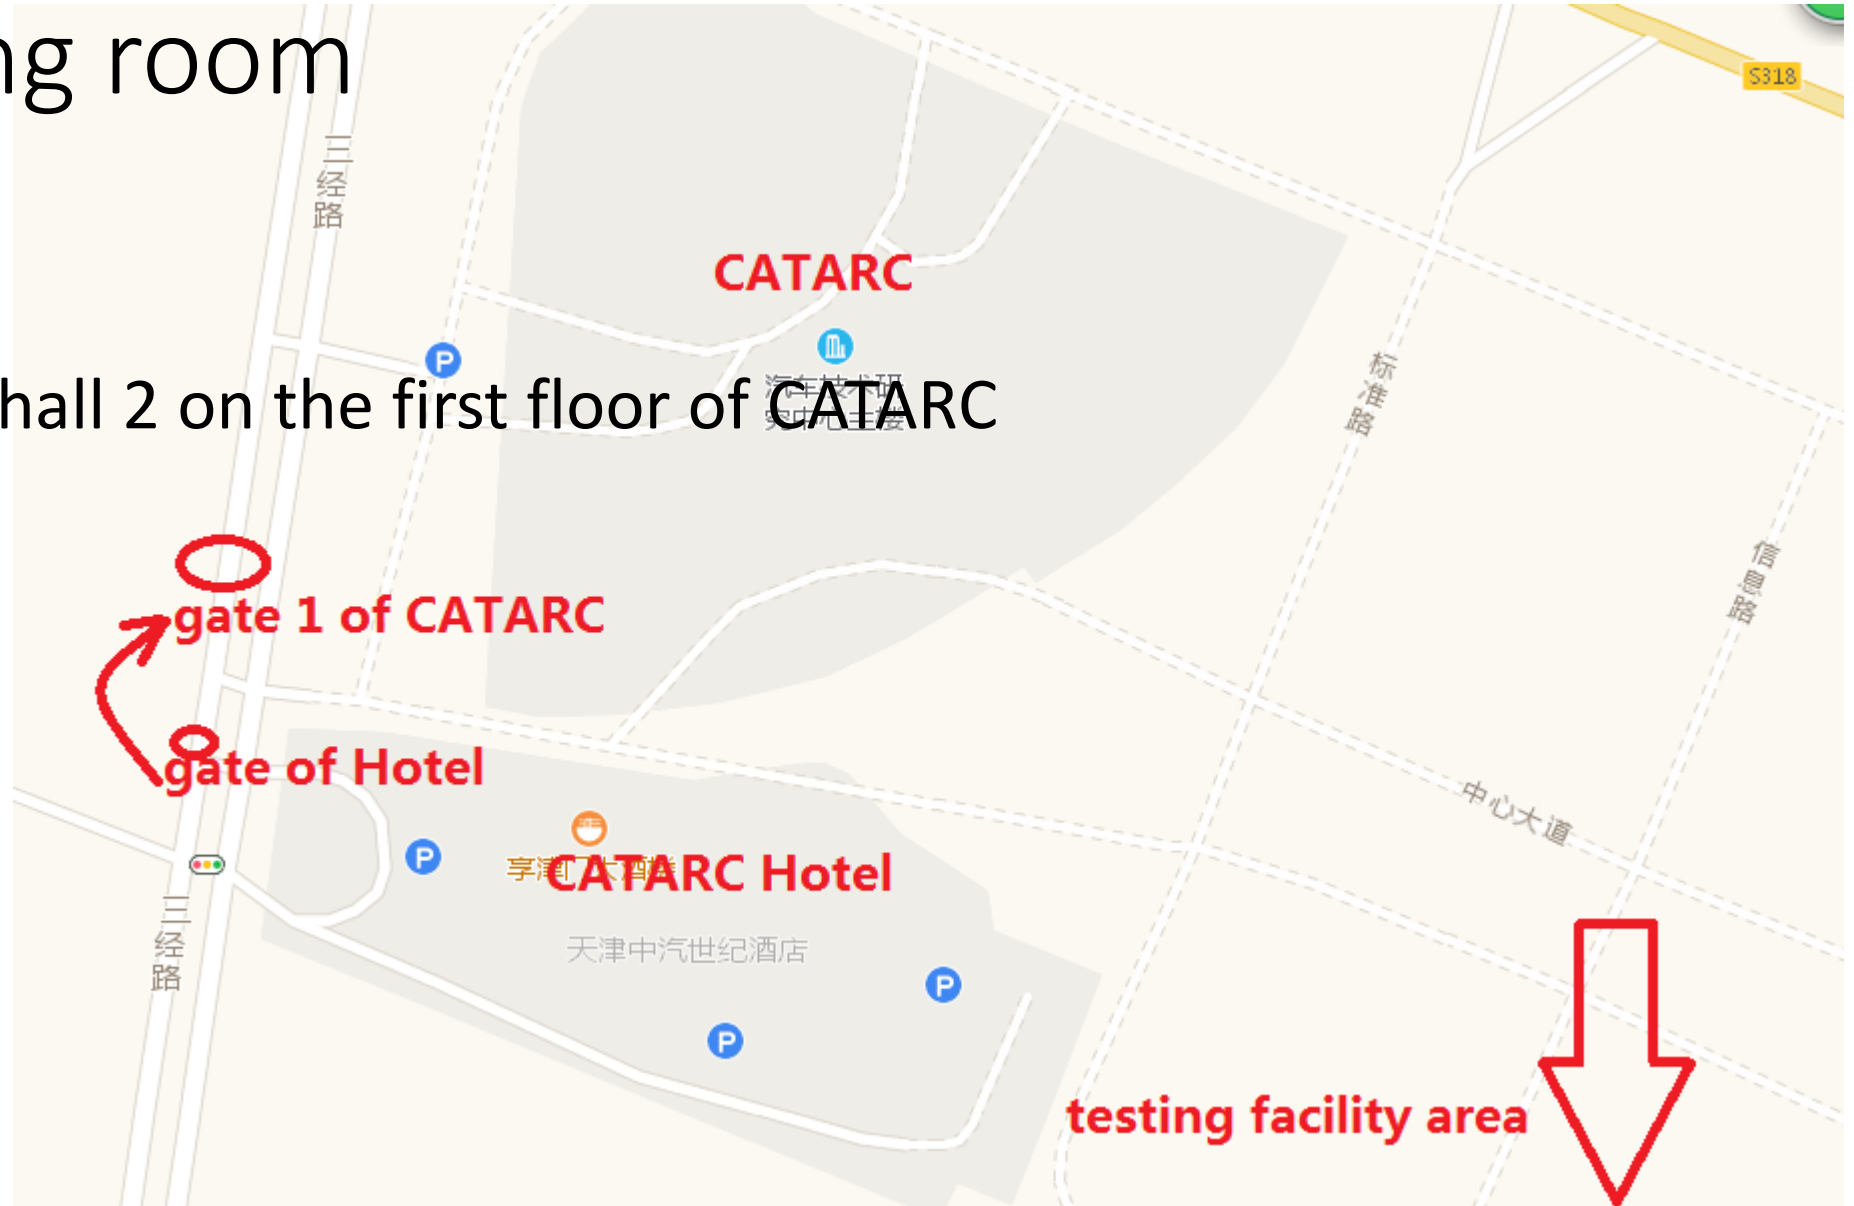

food

- Lunch
- dinner

Tech visit

- Time
- Interest
- photograph

Meeting room

- meeting hall 2 on the first floor of CATARC

Other business

- 220 Hz
- Download some free maps of Tianjin.
- No tips here.
- Tap water should be boiled.