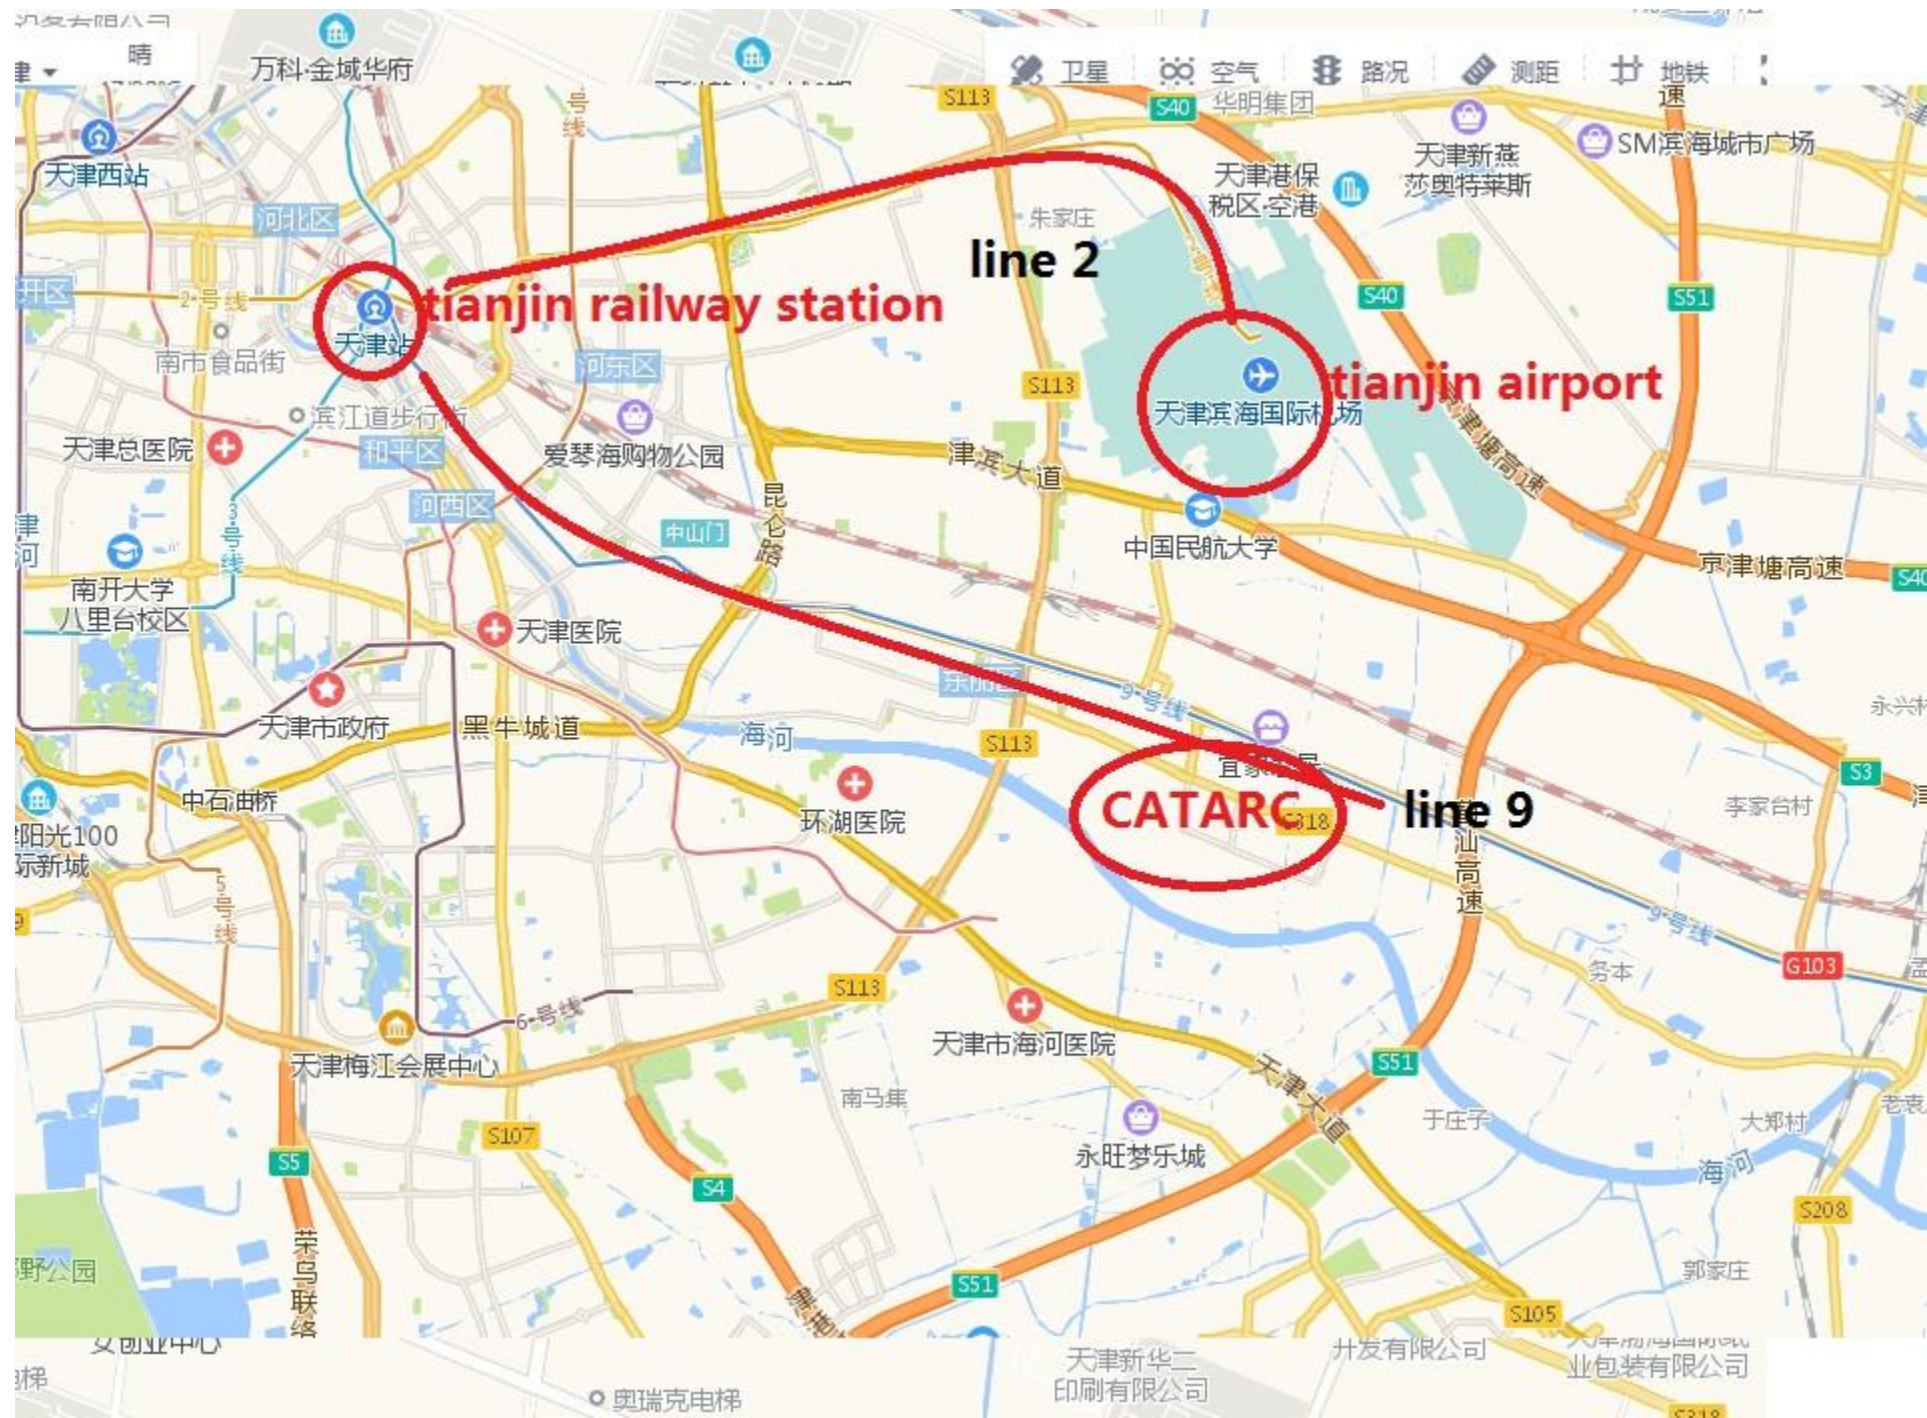

For GTR 13 -II-6

He Yuntang

2019.6.18

Railway and airport

How to reach CATARC

Detailed address of CATARC

- He Yuntang
- Auto Standardization Research Institute (ASRI) ,China Automotive Technology & Research Center Co. Ltd (CATARC)
- 天津市东丽区先锋东路68号 (先锋东路、三经路交口) You could show this to Chinese
- 68 Xianfeng Dognlu, Dongli dist, Tianjin, PRC
- TEL: 0086-22-84379265
- Mobile Phone: 13602053369

Hotels

- We recommend CATARC Hotel, www.zqsjjd.com
 - Same address as CATARC.
 - Reception: 022-84379010¥ 84379009
 - FAX: 022-84379012
 - This hotel is for CATARC guest.
-
- A lot of hotels in downtown, such as Hilton, Sheraton, holiday inn, hyatt, etc. But considering the traffic condition.