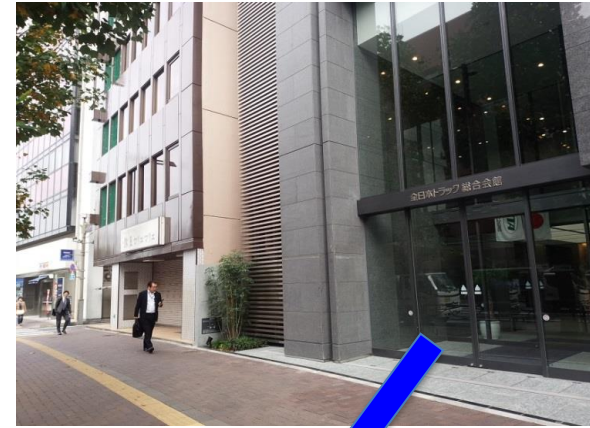

# **32<sup>nd</sup> SLR Informal Working Group Meeting**

- **Meeting Date: 3-5 September 2019**
- **Venue: JASIC Meeting Room  
7th Floor, Zennihon Truck Sogo Kaikan,  
3-2-5 Yotsuya, Shinjuku-ku  
Tokyo 160-0004, JAPAN  
Phone: +81-(0)3-5362-7751**

# JASIC OFFICE (since August 2014)

7th floor, Zennihon Truck Sogo Kaikan., 3-2-5 Yotsuya, Shinjuku-ku, Tokyo 160-0004  
〒160-0004 東京都新宿区四谷三丁目2番5 全日本トラック総合会館7階  
PHONE +81-(0)3-5362-7751

This building!

ENTRANCE OF THE BUILDING