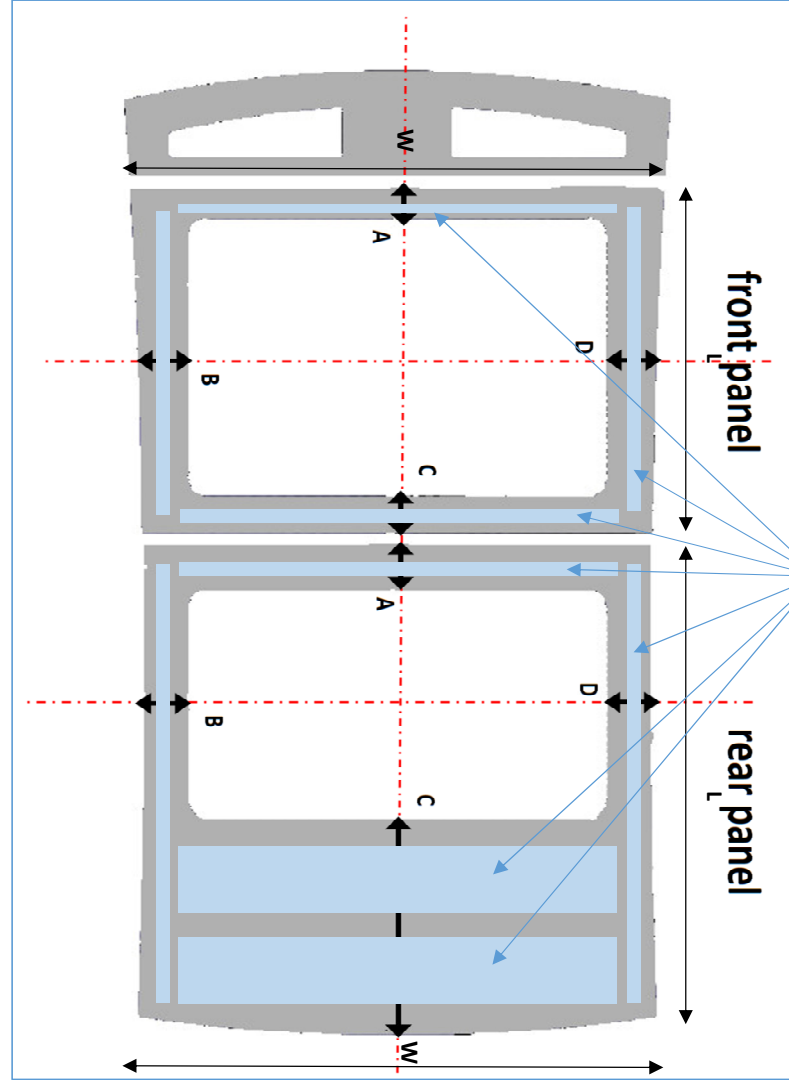

Today's standard CPA area design

Alternative CPA-Stripe design principle

Additional glass area with-out CPA in case total width > 125mm