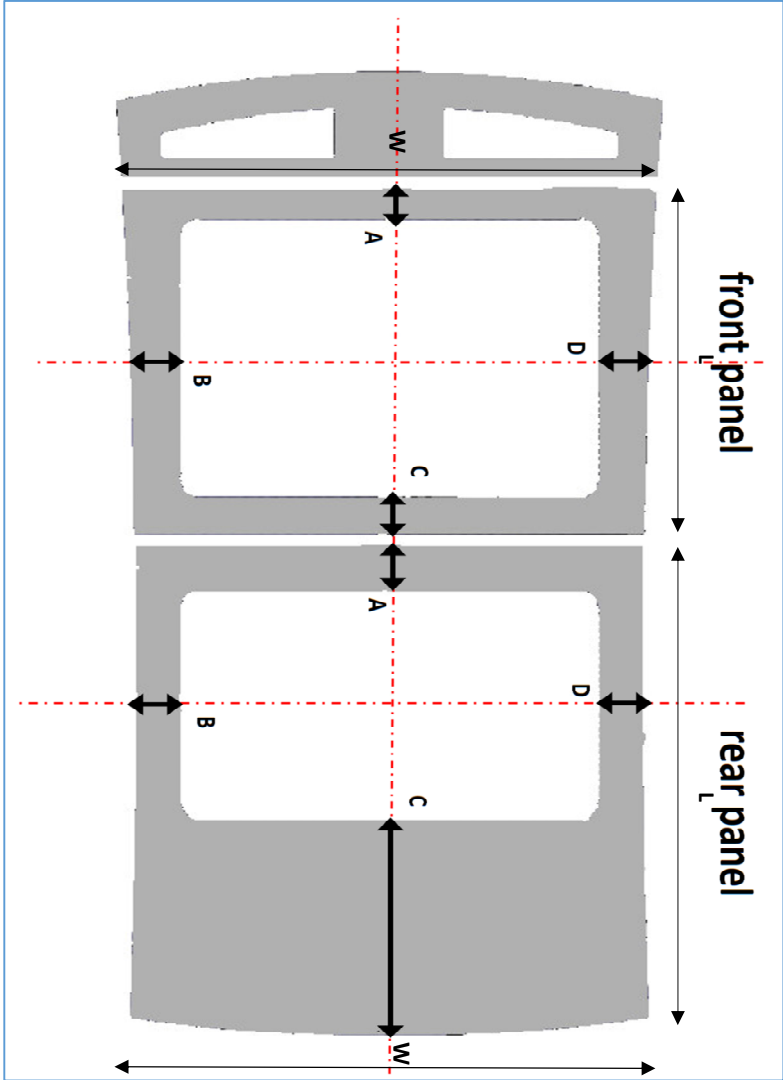

Today's standard CPA area design

Alternative CPA-Stripe design principle

Additional glass area with-out CPA in case total width > 125mm