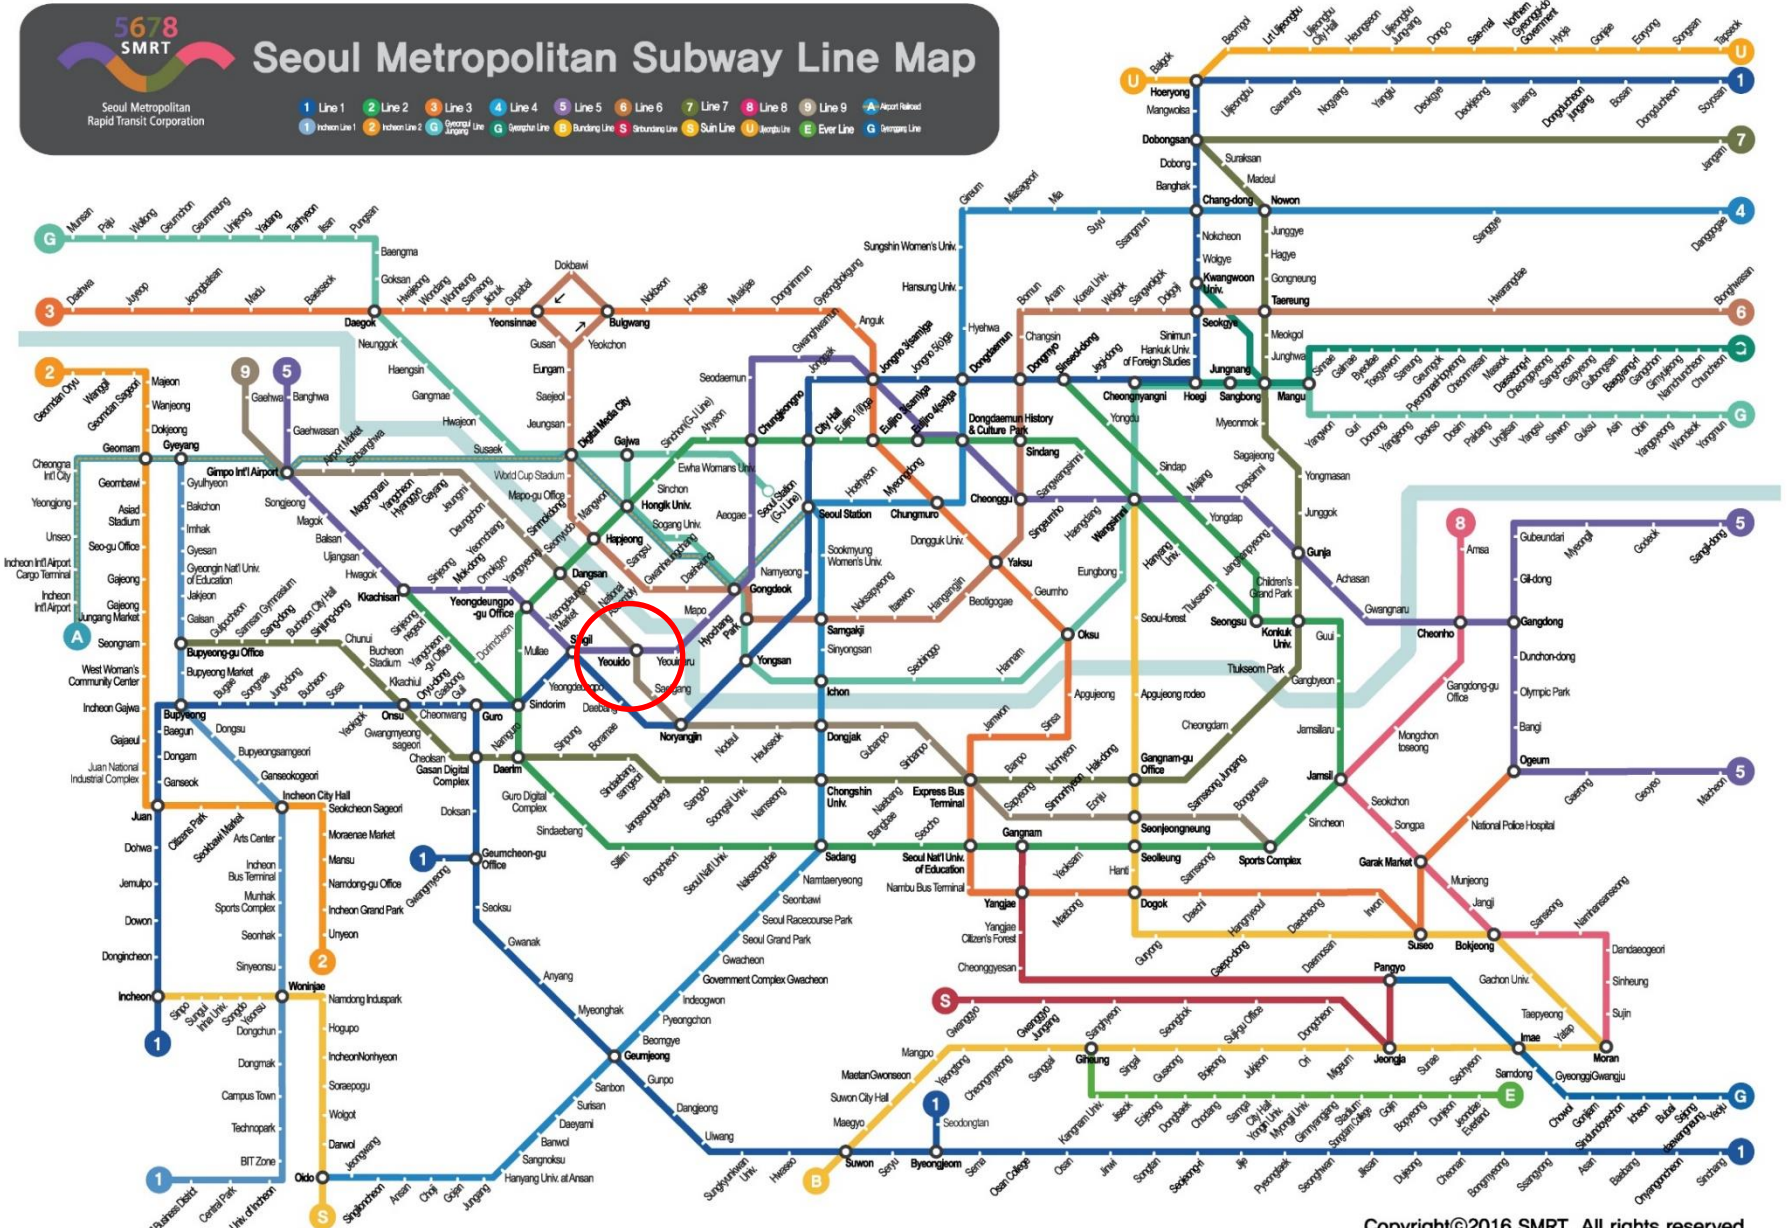

FKI Tower <http://hall.fki.or.kr/>

Location

By subway

Line No.5 or **No.9**
walk 5 minutes from exit 1 or 2

Metropolitan Subway Line Map

Seoul Metropolitan Subway Line Map

- 1 Line 1
- 2 Line 2
- 3 Line 3
- 4 Line 4
- 5 Line 5
- 6 Line 6
- 7 Line 7
- 8 Line 8
- 9 Line 9
- A Airport Railroad
- 1 Incheon Line 1
- 2 Incheon Line 2
- G Gyeonggi Line
- G Gyeonggi Line
- B Bundang Line
- S Sincheon Line
- S Sun Line
- U Ulsan Line
- E Ever Line
- G Gyeongju Line

Getting Around the City

Airport Limousine Bus-Airport Transport Service

Airport	Boarding Location	Ticket Offices
Incheon Int'l Airport Terminal 1	<Seoul Bound> Arrivals 1st Floor Bus Stops 3B~6B, 10A~13A	1F. Inside - next to Exit 4 and 9. Outside - next to Exit 4, 6, 7, 8, 11, 13, and bus stop 9C
Incheon Int'l Airport Terminal 2	<Seoul Bound> B1F, Airport Terminal 2	B1F, Airport Terminal 2 Transportation Center
Gimpo Int'l Airport	Domestic Line: Bus stops 3 to 5 on the 1st floor going to Seoul city center / Bus stops 13 to 15 on the 1st floor going to Incheon Int'l Airport	Domestic flights: Gimpo International Airport, by 1st floor gate 5
	Int'l Line: Bus stop 6 on the 1st floor going to Seoul city center / Bus stop 7 on the 1st floor going to Incheon Int'l Airport	Int'l flights: Located in front of Bus stop 6 at Gate 1 on the 1st floor of the Gimpo International Airport Int'l Terminal Building