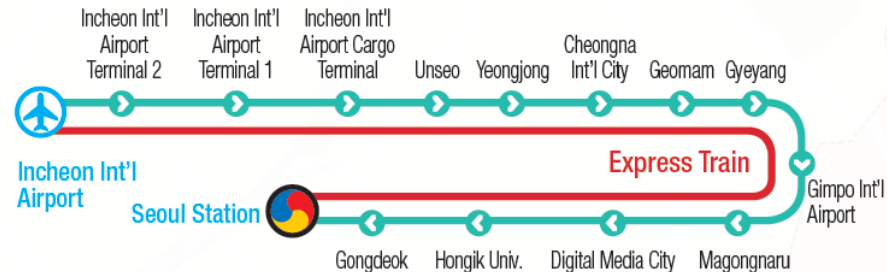

Content	URL
FKI Tower	http://hall.fki.or.kr/
Incheon International Airport Website	https://www.airport.kr/ap/en/index.do
Gimpo International Airport Website	http://www.airport.co.kr/gimpoeng/main.do
SEOUL Metro	http://www.seoulmetro.co.kr/en/index.do?device=PC
VISIT SEOUL	http://english.visitseoul.net/index
SEOUL Guidebook	http://english.visitseoul.net/map-guide-book

Getting Around the City

Airport Limousine Bus-Airport Transport Service

Airport	Boarding Location	Ticket Offices
Incheon Int'l Airport Terminal 1	<Seoul Bound> Arrivals 1st Floor Bus Stops 3B~6B, 10A~13A	1F. Inside - next to Exit 4 and 9. Outside - next to Exit 4, 6, 7, 8, 11, 13, and bus stop 9C
Incheon Int'l Airport Terminal 2	<Seoul Bound> B1F, Airport Terminal 2	B1F, Airport Terminal 2 Transportation Center
Gimpo Int'l Airport	Domestic Line: Bus stops 3 to 5 on the 1st floor going to Seoul city center / Bus stops 13 to 15 on the 1st floor going to Incheon Int'l Airport	Domestic flights: Gimpo International Airport, by 1st floor gate 5
	Int'l Line: Bus stop 6 on the 1st floor going to Seoul city center / Bus stop 7 on the 1st floor going to Incheon Int'l Airport	Int'l flights: Located in front of Bus stop 6 at Gate 1 on the 1st floor of the Gimpo International Airport Int'l Terminal Building

A'REX (Airport Railroad) ▶ Operating Hours : 05:20-24:00