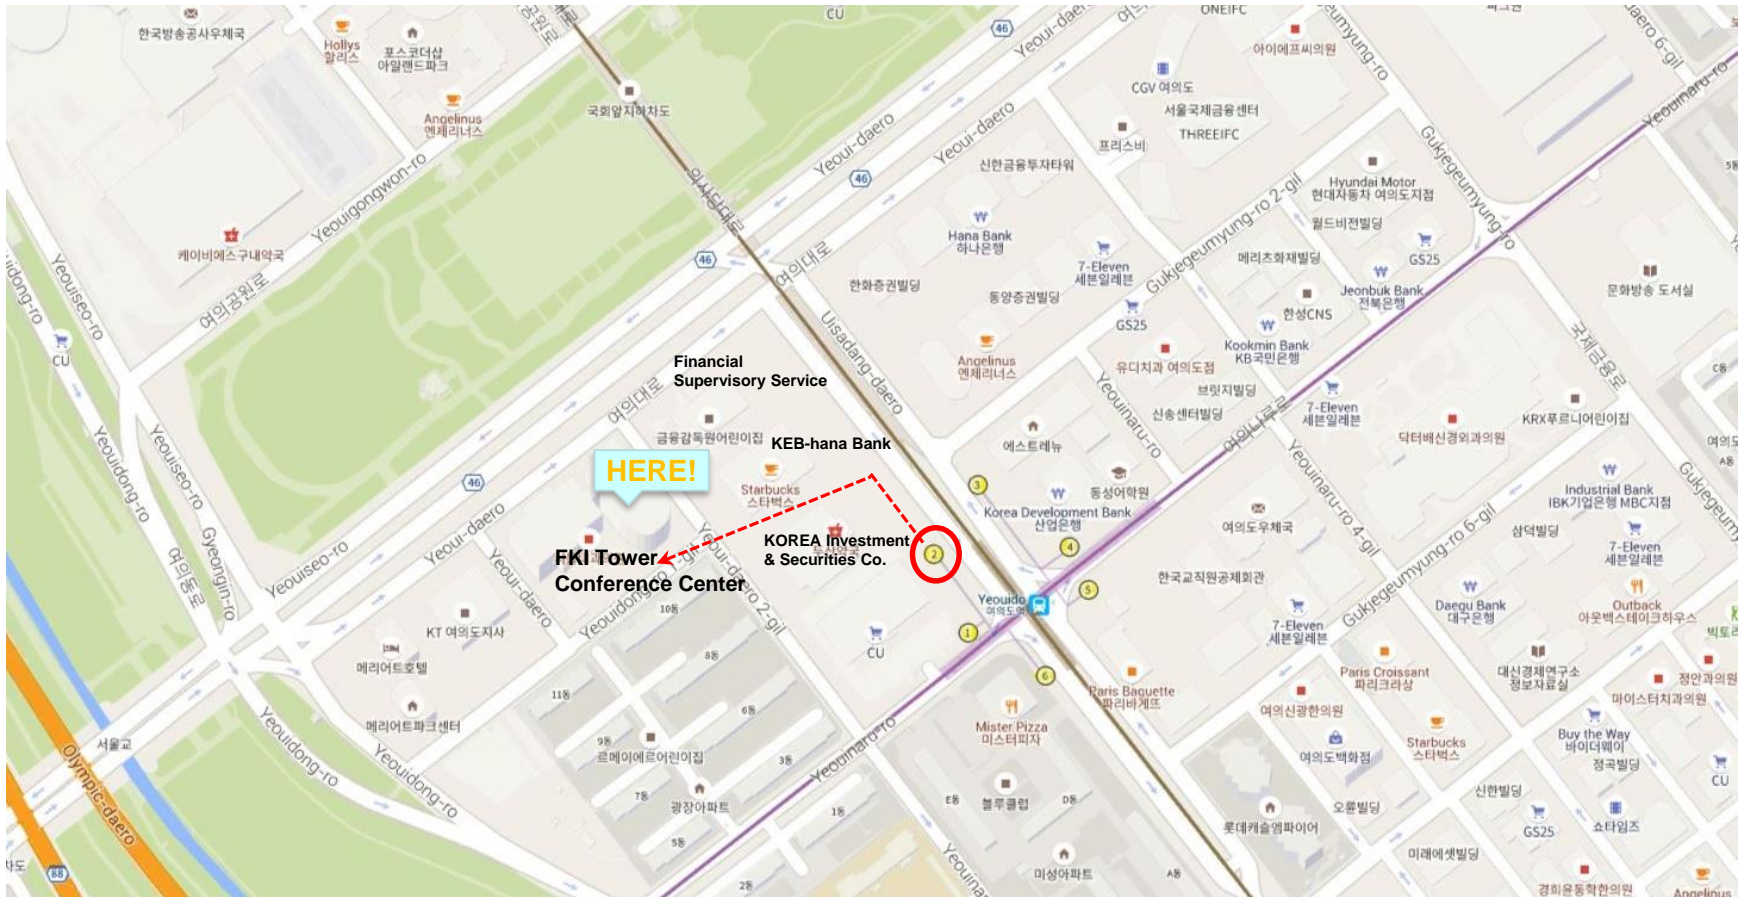

NOTICE

Meeting Date	30. -31. October, 2019
---------------------	------------------------

Venue	Ruby Room, Conference Center 2 nd Floor, FKI Tower, 24, Yeoui-daero, Yeongdeungpo-gu, Seoul, Rep. of KOREA
--------------	--

FKI Tower <http://hall.fki.or.kr/>

Location

By subway

Line No.5 or **No.9**
walk 5 minutes from exit 1 or 2

Metropolitan Subway Line Map

Seoul Metropolitan Subway Line Map

- 1 Line 1
- 2 Line 2
- 3 Line 3
- 4 Line 4
- 5 Line 5
- 6 Line 6
- 7 Line 7
- 8 Line 8
- 9 Line 9
- A Airport Railroad
- 1 Incheon Line 1
- 2 Incheon Line 2
- G Gyeonggi Line
- G Gyeonggi Line
- B Bundang Line
- S Sincheon Line
- S Sun Line
- U Ulsan Line
- E Ever Line
- G Gyeongju Line