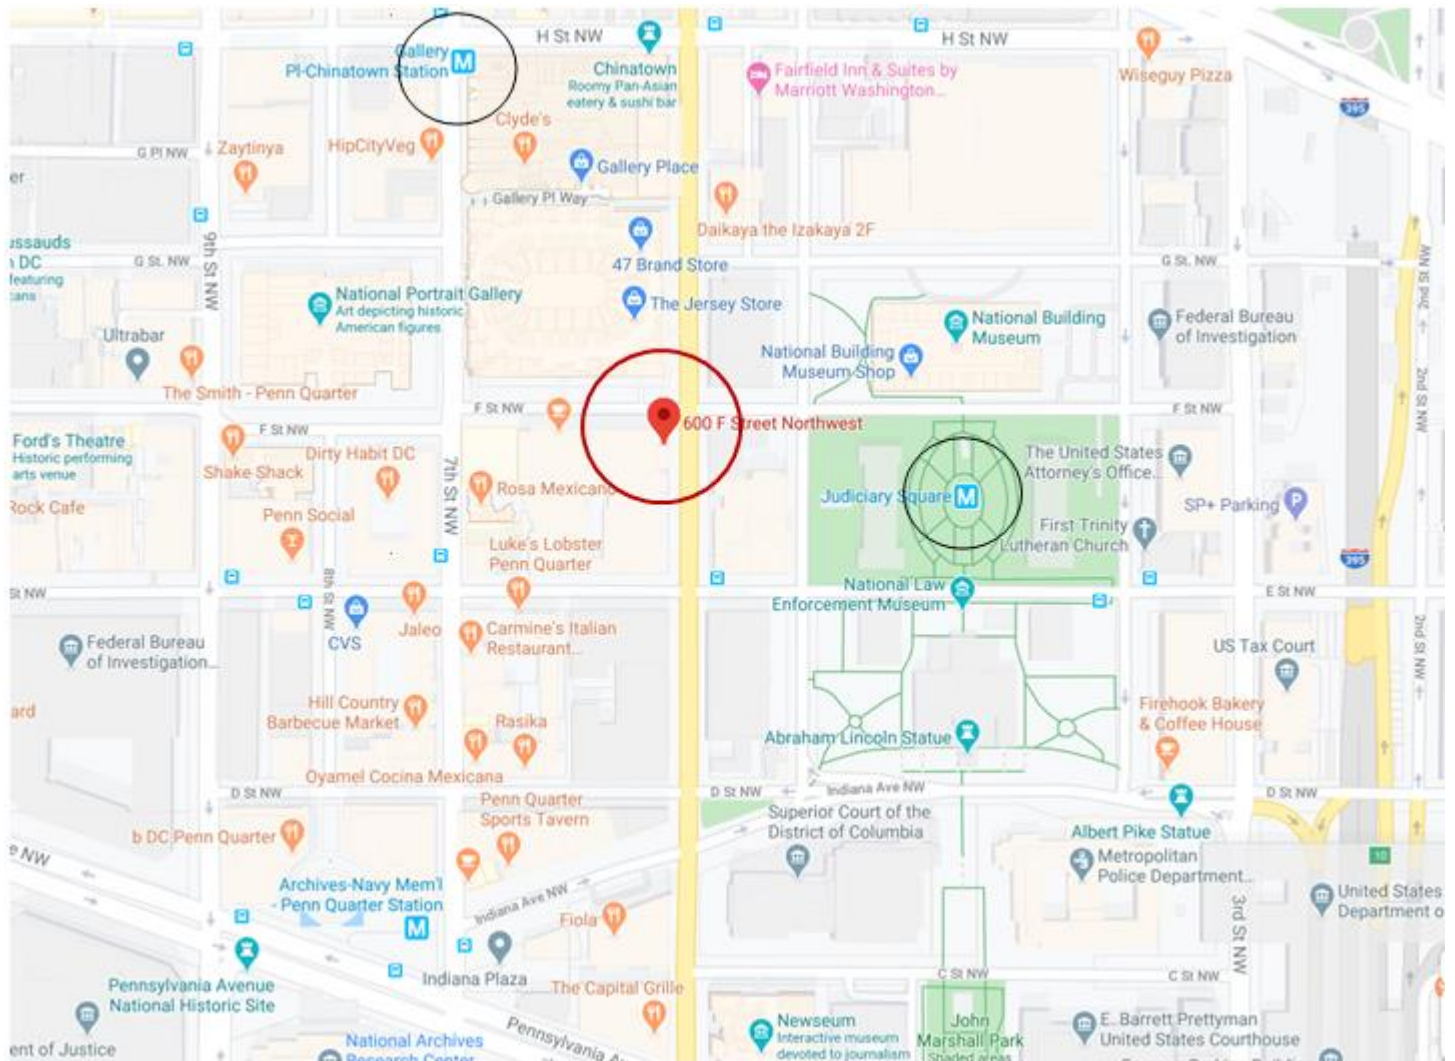

SG-EDR & EDR-DSSAD Meeting Logistics Information

Location:

The Loft

600 F Street, NW

2nd Floor

Washington, DC 20004

Contact Scott Schmidt – Cell: 202 841-2139

(location see red circle)

Nearest Metros

(see black circles on first page map)

Gallery Place-Chinatown (Green and Red Line)

Judiciary Square (Red Line)

<https://washington.org/navigating-dc-metro>

Photo of Building

Nearby Hotels

[Morrison-Clark Historic Inn](#)