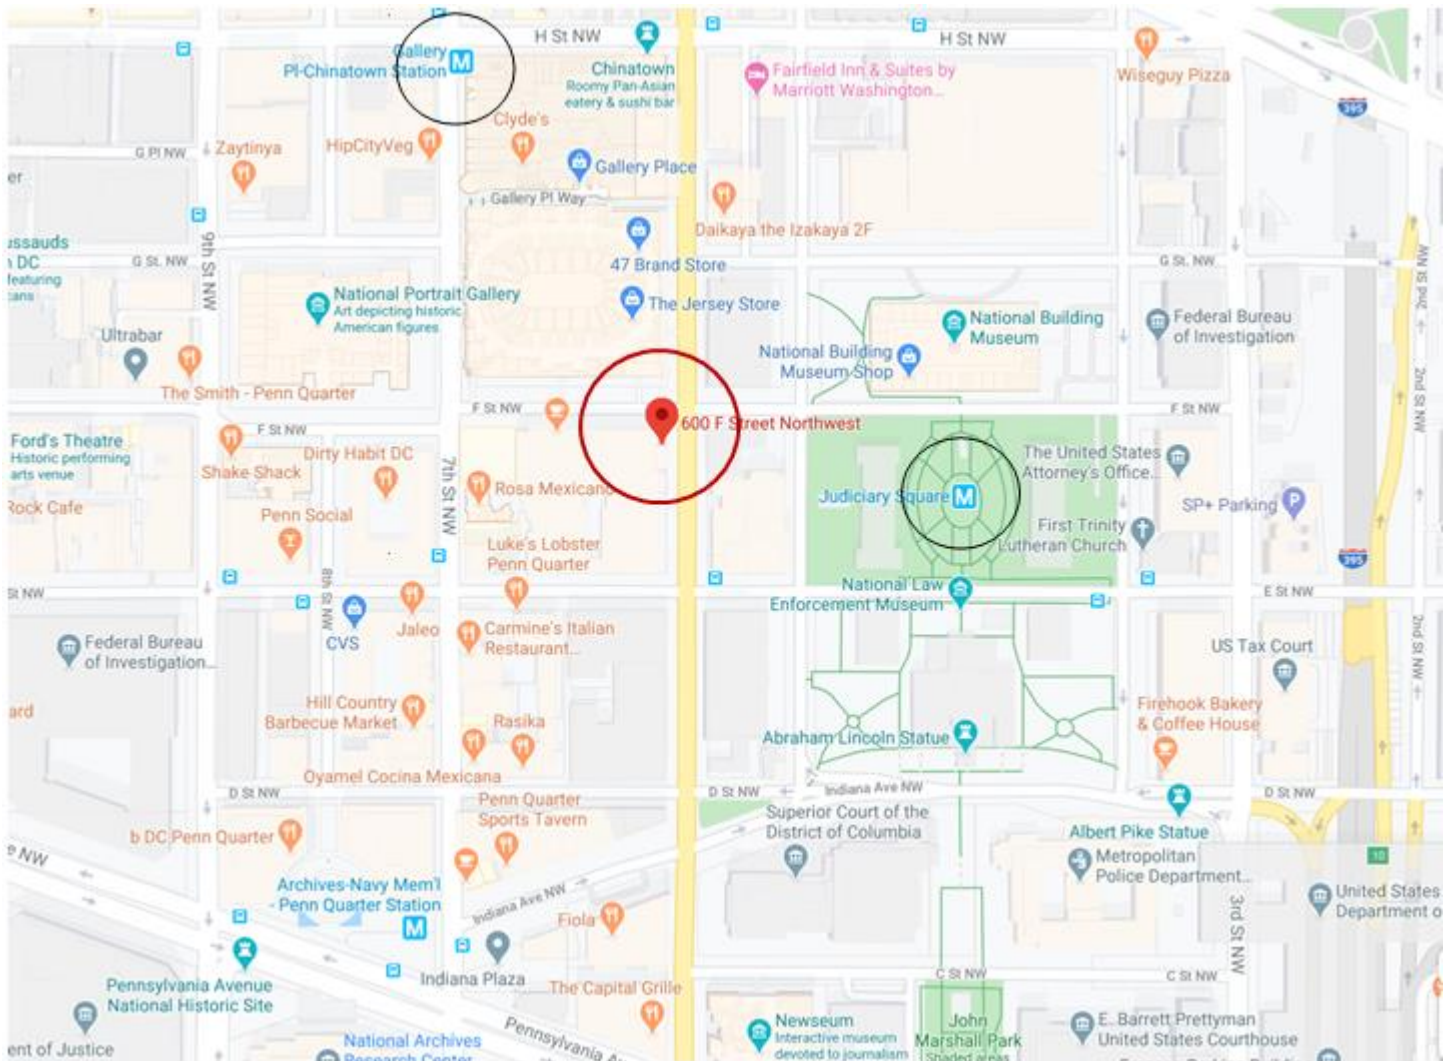

SG-EDR & EDR-DSSAD Meeting Logistics Information

Location:

The Loft

600 F Street, NW

2nd Floor

Washington, DC 20004

Contact Scott Schmidt – Cell: 202 841-2139

(location see red circle)

Nearest Metros

(see black circles on first page map)

Gallery Place-Chinatown (Green and Red Line)

Judiciary Square (Red Line)

<https://washington.org/navigating-dc-metro>

Photo of Building

Nearby Hotels

[Morrison-Clark Historic Inn](#)