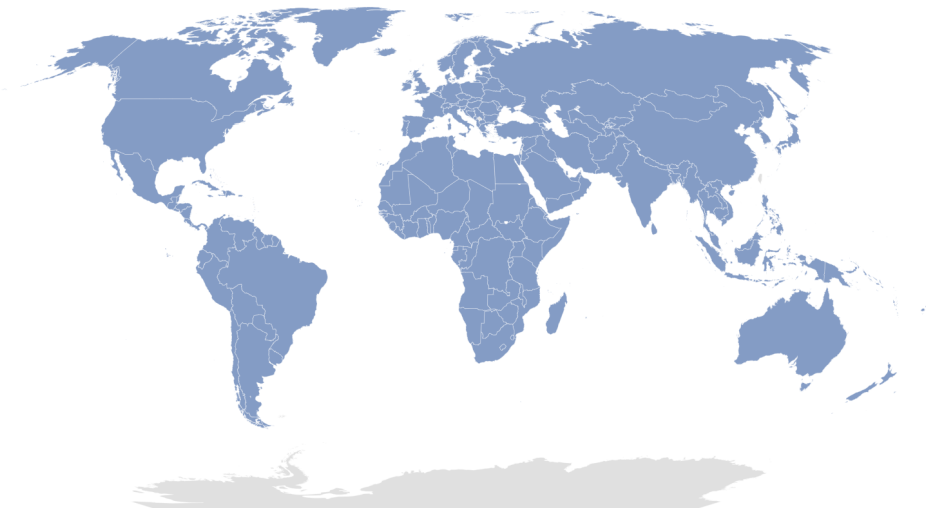

Observatory on Border Crossings Status due to COVID-19 Home

The following map illustrates the countries for which the Observatory includes :

Last update: 21 September 2022

The designations employed and the presentation of material on this map do not imply the expression of any opinion whatsoever on the part of the Secretary-General of the United Nations concerning the legal status of any territory, city or area or of its authorities, or concerning the delimitation of its frontiers or boundaries.

This space presents information on travel restrictions and border shutdowns by country.

Recent space activity

[Ukraine](#)

21 Sep, 2022 • updated by [Luigi CASTORINA](#) • [view change](#)

[Poland](#)

21 Sep, 2022 • updated by [Luigi CASTORINA](#) • [view change](#)