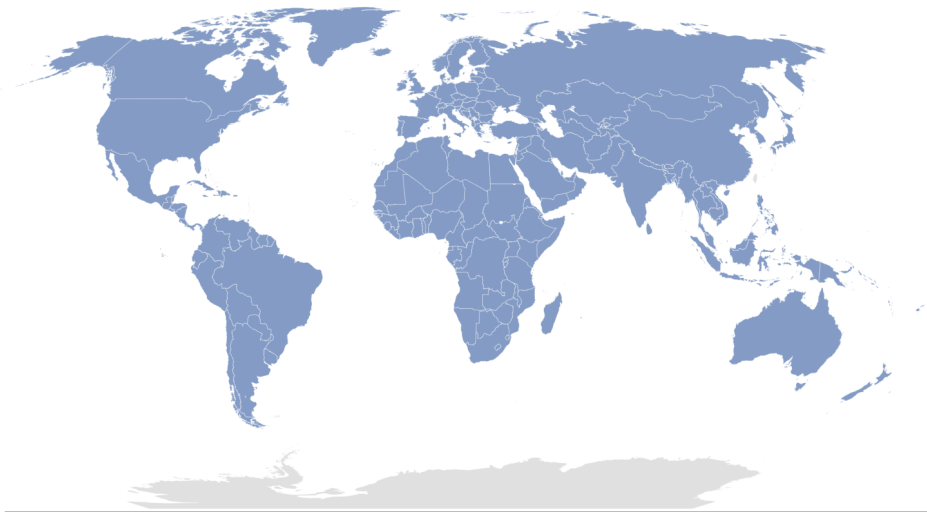

Observatory on Border Crossings Status due to COVID-19 Home

The following map illustrates the countries for which the Observatory includes :

Last update: 6 December 2021

The designations employed and the presentation of material on this map do not imply the expression of any opinion whatsoever on the part of the Secretariat, city or area or of its authorities, or concerning the delimitation of its frontiers or borders.

This space presents information on travel restrictions and border shutdowns by country.

Recent space activity

Canada

about 4 hours ago • updated by Luigi CASTORINA • view change

United States of America

about 5 hours ago • updated by Luigi CASTORINA • view change