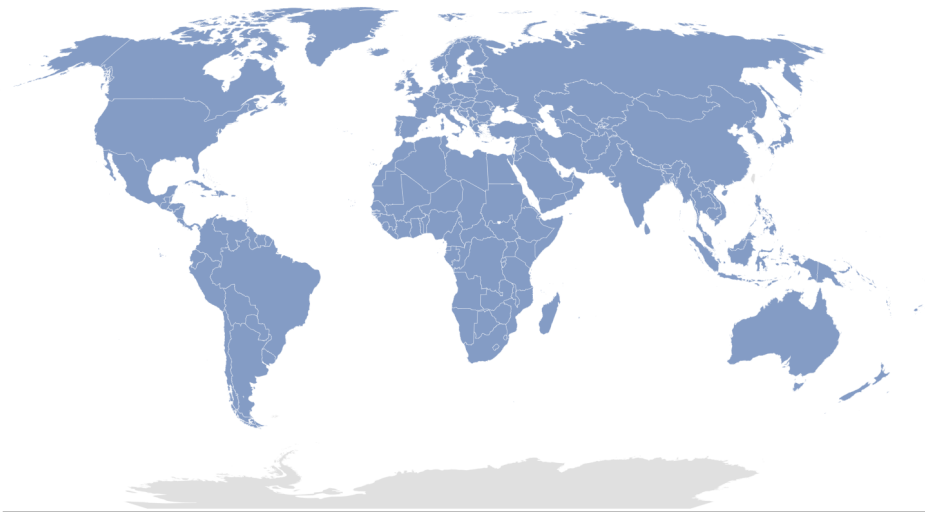

Observatory on Border Crossings Status due to COVID-19 Home

The following map illustrates the countries for which the Observatory includes :

Last update: 6 December 2021

The designations employed and the presentation of material on this map do not imply the expression of any opinion whatsoever on the part of the Secretariat, city or area or of its authorities, or concerning the delimitation of its frontiers or borders.

This space presents information on travel restrictions and border shutdowns by country.

Recent space activity

European Union

about 3 hours ago • updated by Luigi CASTORINA • view change

United Kingdom

yesterday at 4:41 PM • updated by Luigi CASTORINA • view change