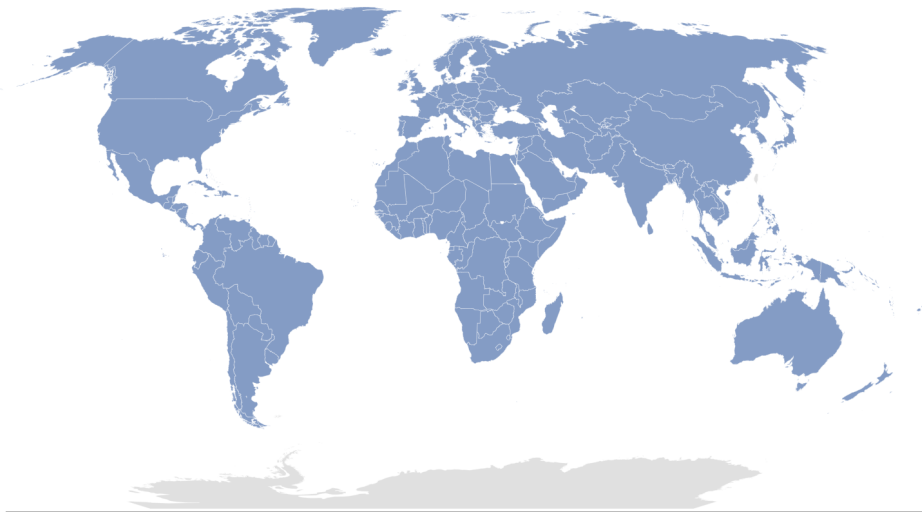

Observatory on Border Crossings Status due to COVID-19 Home

The following map illustrates the countries for which the Observatory includes :

Last update: 6 December 2021

The designations employed and the presentation of material on this map do not imply the expression of any opinion whatsoever on the part of the Secretariat, city or area or of its authorities, or concerning the delimitation of its frontiers or boundaries.

This space presents information on travel restrictions and border shutdowns by country.

Recent space activity

European Union

yesterday at 9:30 PM • updated by Luigi CASTORINA • view change

United Kingdom

yesterday at 4:41 PM • updated by Luigi CASTORINA • view change