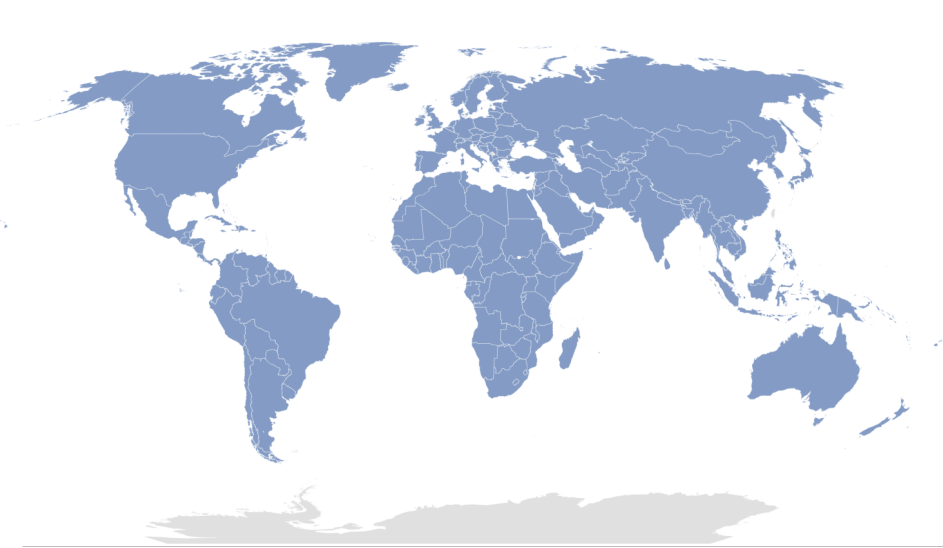

Observatory on Border Crossings Status due to COVID-19 Home

The following map illustrates the countries for which the Observatory includes :

Last update: 13 May 2022

The designations employed and the presentation of material on this map do not imply the expression of any opinion whatsoever on the part of the Secretariat, city or area or of its authorities, or concerning the delimitation of its frontiers or boundaries.

This space presents information on travel restrictions and border shutdowns by country.

Recent space activity

- [Democratic People's Republic of Korea \(the\)](#)
13 May, 2022 • updated by [Luigi CASTORINA](#) • [view change](#)
- [Malta](#)
13 May, 2022 • updated by [Luigi CASTORINA](#) • [view change](#)
- [Netherlands](#)
13 May, 2022 • updated by [Luigi CASTORINA](#) • [view change](#)
- [Norway](#)
13 May, 2022 • updated by [Luigi CASTORINA](#) • [view change](#)
- [Poland](#)
13 May, 2022 • updated by [Luigi CASTORINA](#) • [view change](#)
- [Portugal](#)
13 May, 2022 • updated by [Luigi CASTORINA](#) • [view change](#)
- [Romania](#)
13 May, 2022 • updated by [Luigi CASTORINA](#) • [view change](#)
- [Slovakia](#)
13 May, 2022 • updated by [Luigi CASTORINA](#) • [view change](#)
- [Slovenia](#)
13 May, 2022 • updated by [Luigi CASTORINA](#) • [view change](#)
- [Spain](#)
13 May, 2022 • updated by [Luigi CASTORINA](#) • [view change](#)
- [Sweden](#)
13 May, 2022 • updated by [Luigi CASTORINA](#) • [view change](#)
- [Switzerland](#)
13 May, 2022 • updated by [Luigi CASTORINA](#) • [view change](#)
- [Italy](#)