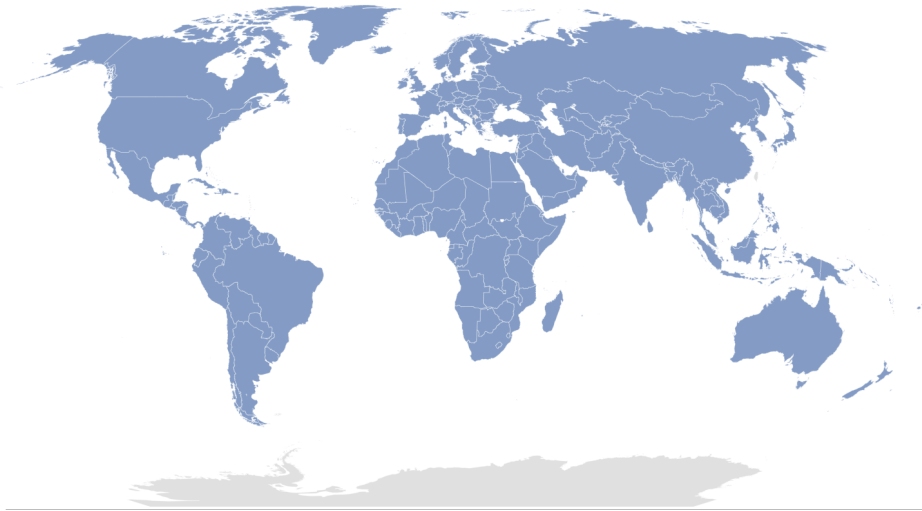

Observatory on Border Crossings Status due to COVID-19 Home

The following map illustrates the countries for which the Observatory includes :

Last update: 13 May 2022

The designations employed and the presentation of material on this map do not imply the expression of any opinion whatsoever on the part of the Secretary-General of the United Nations concerning the legal status of any territory, city or area or of its authorities, or concerning the delimitation of its frontiers or boundaries.

This space presents information on travel restrictions and border shutdowns by country.

Recent space activity

[Democratic People's Republic of Korea \(the\)](#)

13 May, 2022 • updated by [Luigi CASTORINA](#) • [view change](#)