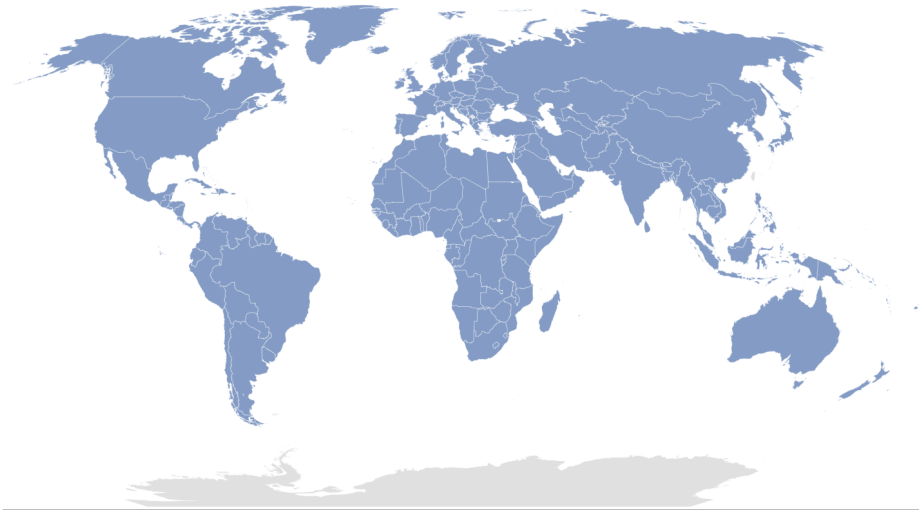

Observatory on Border Crossings Status due to COVID-19 Home

The following map illustrates the countries for which the Observatory includes :

Last update: 13 May 2022

The designations employed and the presentation of material on this map do not imply the expression of any opinion whatsoever on the part of the Secretary-General of the United Nations concerning the legal status of the territory, city or area or of its authorities, or concerning the delimitation of its frontiers or boundaries.

This space presents information on travel restrictions and border shutdowns by country.

Recent space activity

[Democratic People's Republic of Korea \(the\)](#)
13 May, 2022 • updated by [Luigi CASTORINA](#) • [view change](#)