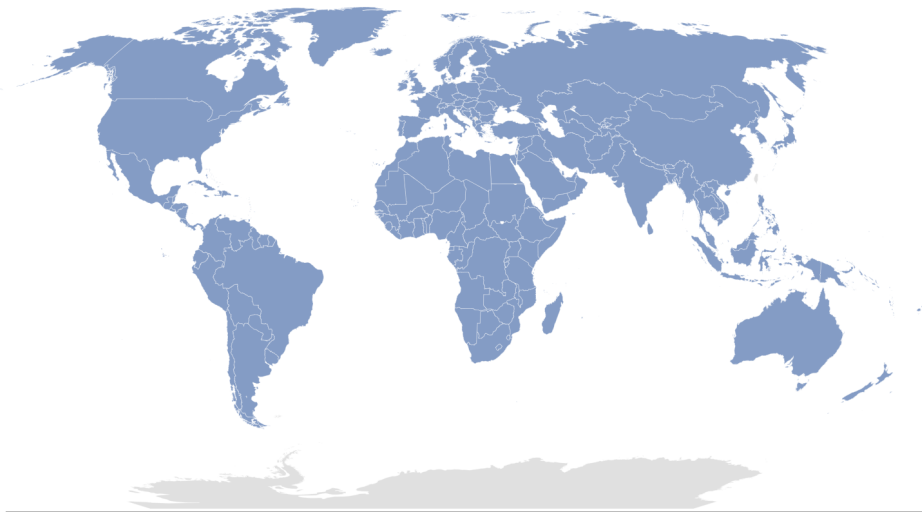

Observatory on Border Crossings Status due to COVID-19 Home

The following map illustrates the countries for which the Observatory includes :

Last update: 17 May 2022

The designations employed and the presentation of material on this map do not imply the expression of any opinion whatsoever on the part of the Secretary, city or area or of its authorities, or concerning the delimitation of its frontiers or b

This space presents information on travel restrictions and border shutdowns by country.

Recent space activity

[Austria](#)

yesterday at 7:27 PM • updated by [Luigi CASTORINA](#) • [view change](#)

[Belgium](#)