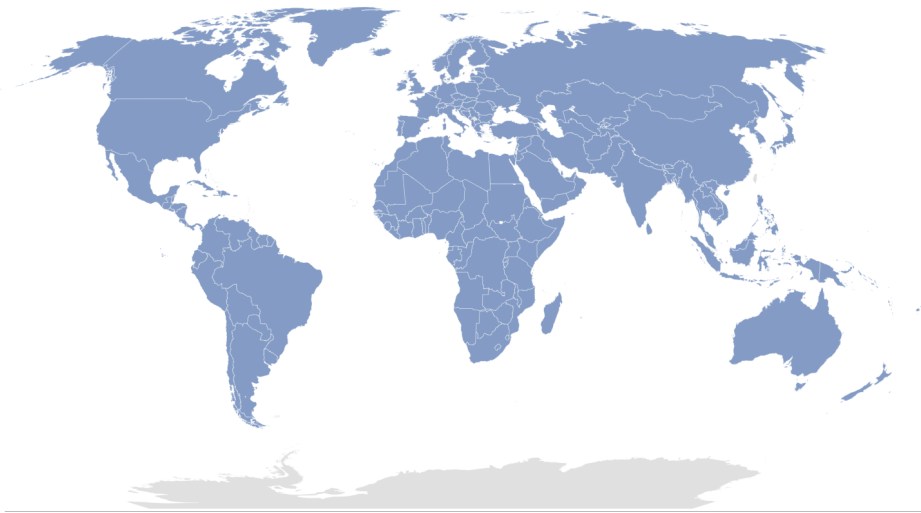

Observatory on Border Crossings Status due to COVID-19 Home

The following map illustrates the countries for which the Observatory includes :

Last update: 17 May 2022

The designations employed and the presentation of material on this map do not imply the expression of any opinion whatsoever on the part of the Secretary-General of the United Nations concerning the legal status of any territory, city or area or of its authorities, or concerning the delimitation of its frontiers or boundaries.

This space presents information on travel restrictions and border shutdowns by country.

Recent space activity

[Austria](#)

yesterday at 7:27 PM • updated by [Luigi CASTORINA](#) • [view change](#)

[Belgium](#)