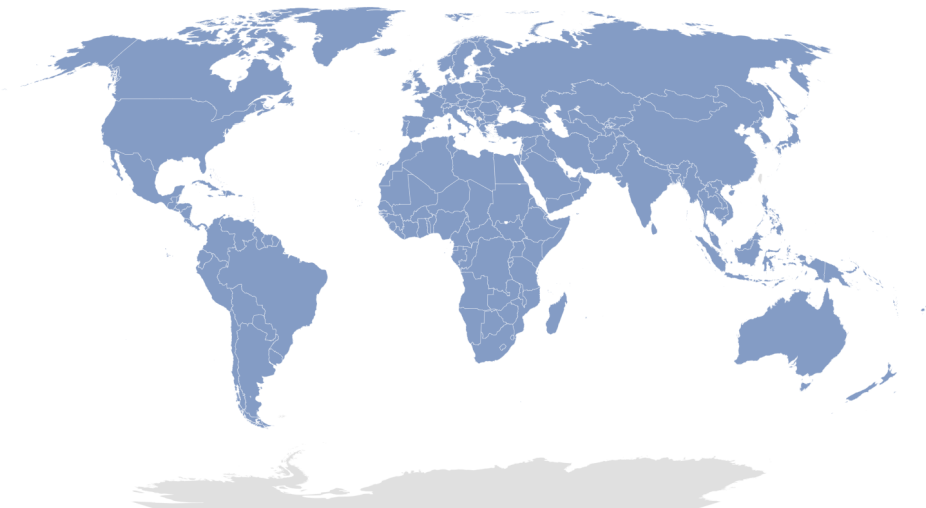

Observatory on Border Crossings Status due to COVID-19 Home

The following map illustrates the countries for which the Observatory includes :

Last update: 17 May 2022

The designations employed and the presentation of material on this map do not imply the expression of any opinion whatsoever on the part of the Secretariat, city or area or of its authorities, or concerning the delimitation of its frontiers or boundaries.

This space presents information on travel restrictions and border shutdowns by country.

Recent space activity

[Austria](#)

17 May, 2022 • updated by [Luigi CASTORINA](#) • [view change](#)

[Belgium](#)

17 May, 2022 • updated by [Luigi CASTORINA](#) • [view change](#)