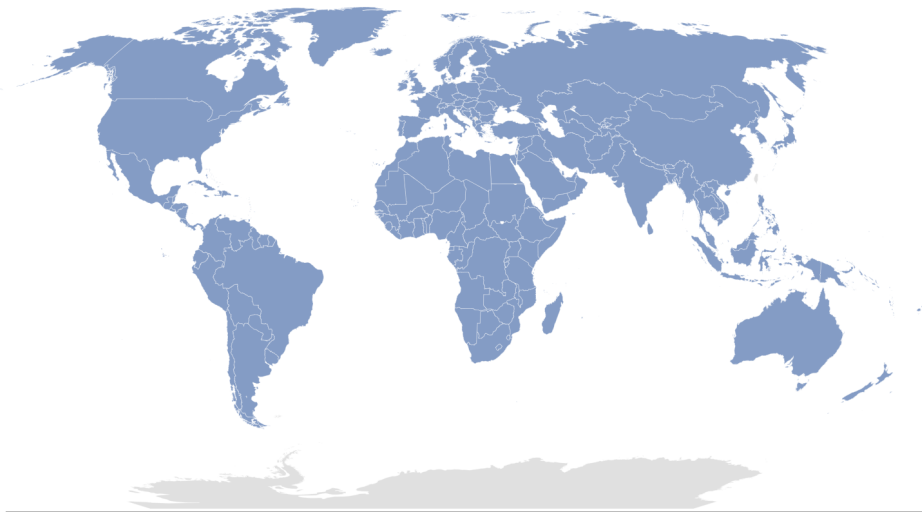

Observatory on Border Crossings Status due to COVID-19 Home

The following map illustrates the countries for which the Observatory includes :

Last update: 17 May 2022

The designations employed and the presentation of material on this map do not imply the expression of any opinion whatsoever on the part of the Secretariat, city or area or of its authorities, or concerning the delimitation of its frontiers or boundaries.

This space presents information on travel restrictions and border shutdowns by country.

Recent space activity

[Austria](#)

17 May, 2022 • updated by [Luigi CASTORINA](#) • [view change](#)

[Belgium](#)

17 May, 2022 • updated by [Luigi CASTORINA](#) • [view change](#)