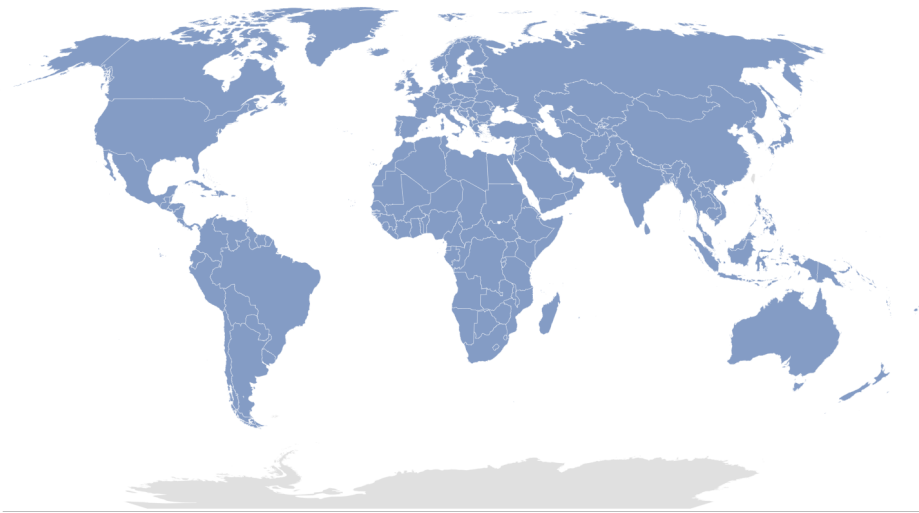

Observatory on Border Crossings Status due to COVID-19 Home

The following map illustrates the countries for which the Observatory includes :

Last update: 4 July 2022

The designations employed and the presentation of material on this map do not imply the expression of any opinion whatsoever on the part of the Secretary, city or area or of its authorities, or concerning the delimitation of its frontiers or boundaries.

This space presents information on travel restrictions and border shutdowns by country.

Recent space activity

[Malaysia](#)

about 5 hours ago • updated by [Luigi CASTORINA](#) • [view change](#)

[Maldives](#)